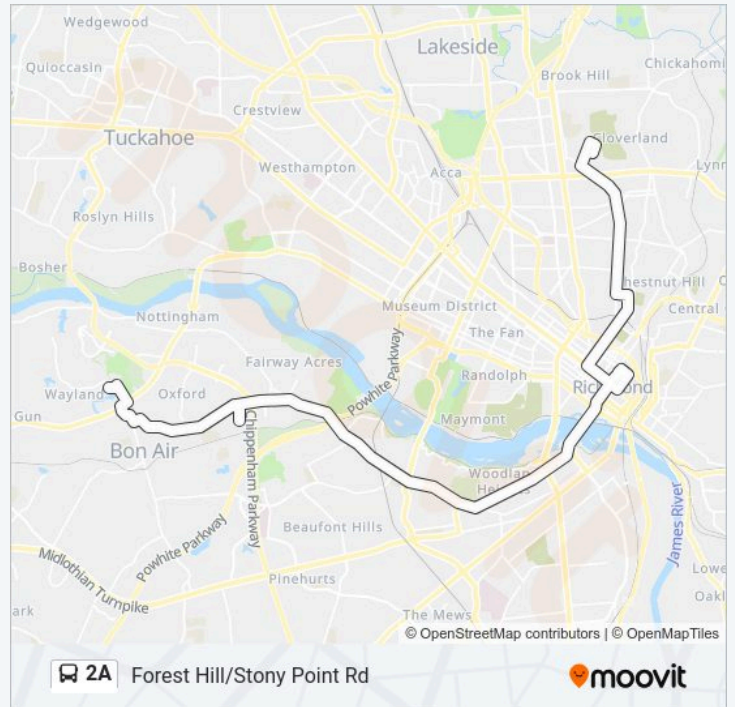

Forest Hill/North Ave

Get The App

The 2A bus line (Forest Hill/North Ave) has 2 routes. For regular weekdays, their operation hours are:
 (1) Forest Hill/North Ave: 5:11 AM - 11:11 PM(2) Forest Hill/Stony Point Rd: 5:00 AM - 11:00 PM
 Use the Moovit App to find the closest 2A bus station near you and find out when is the next 2A bus arriving.

Moss Side + Akron

Direction: Forest Hill/Stony Point Rd

75 stops

[VIEW LINE SCHEDULE](#)

Moss Side + Akron

Moss Side + Lincoln

Corbin & Maggie Walker

Corbin + Cheatwood

Corbin + Rex

Corbin + North

North + Moss Side

North + Montrose

North + Henrico Boulevard

2A bus Time Schedule

Forest Hill/Stony Point Rd Route Timetable:

Sunday	6:15 AM - 11:15 PM
Monday	5:00 AM - 11:00 PM
Tuesday	5:00 AM - 11:00 PM
Wednesday	5:00 AM - 11:00 PM
Thursday	6:15 AM - 11:15 PM
Friday	5:00 AM - 11:00 PM
Saturday	6:00 AM - 11:00 PM

2A bus Info

Direction: Forest Hill/Stony Point Rd

Stops: 75

Trip Duration: 66 min
Line Summary:

- North + Fendall
- North & Culpepper
- North & Ladies Mile
- North + Meredith
- North + Gladstone
- North + Crawford
- North & Brookland Park
- North + Essex
- North + Hooper
- North + Norwood
- North + Overbrook
- North & Wickham
- North + Roberts
- Poe + North
- Poe + Lamb
- Monteiro + Minor
- Monteiro + Fells
- 1st + Hill
- 1st + Federal
- 1st + Baker
- 1st + Duval
- 1st + Leigh
- 1st + Clay
- 1st + Marshall
- Broad & 4th
- Broad & 7th
- Transfer Station Bay E
- 8th + Clay
- 8th + Marshall
- 8th + Grace
- 8th + Main
- 8th + Byrd