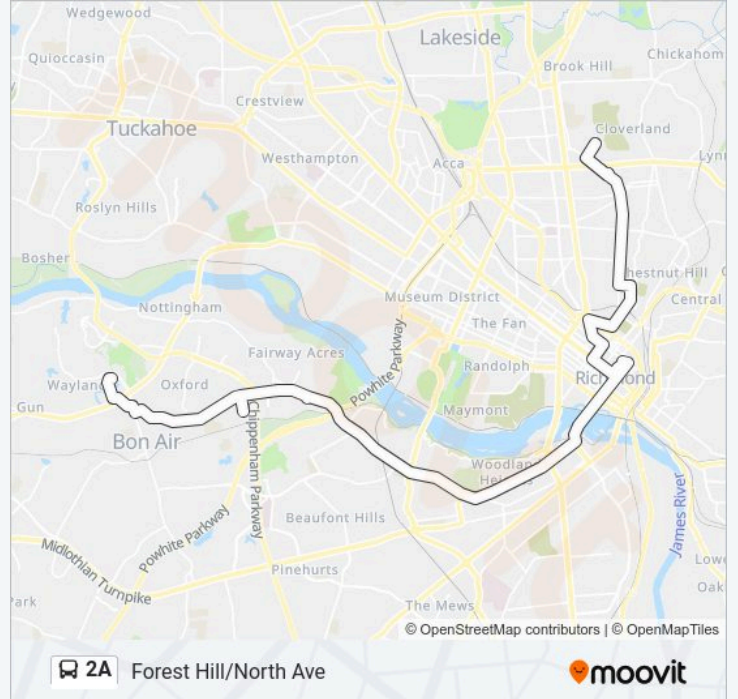

Forest Hill + Dorchester

Forest Hill + Jahnke

Forest Hill at Dialysis Center

Forest Hill + Westover Hills Boulevard

Forest Hill + 47th

Forest Hill + Taylor

Forest Hill + 41st

Forest Hill + Roanoke

Semmes + 34th

Semmes + 30th

Semmes + 26th

Semmes & 22nd

Semmes + 14th

Semmes + 12th

Semmes + 10th

9th + Byrd

9th + Cary

9th + Main

9th & Marshall (Mid-Block Between Marshall & Broad)

Transfer Station Bay D

8th + Clay

8th + Marshall

Broad & 7th

Broad + 4th

2nd + Marshall

Leigh + 1st

Chamberlayne + Price

Chamberlayne + Charity

1st + Federal

1st + Hill Hospital

Monteiro + Fells

Monteiro + Wellford