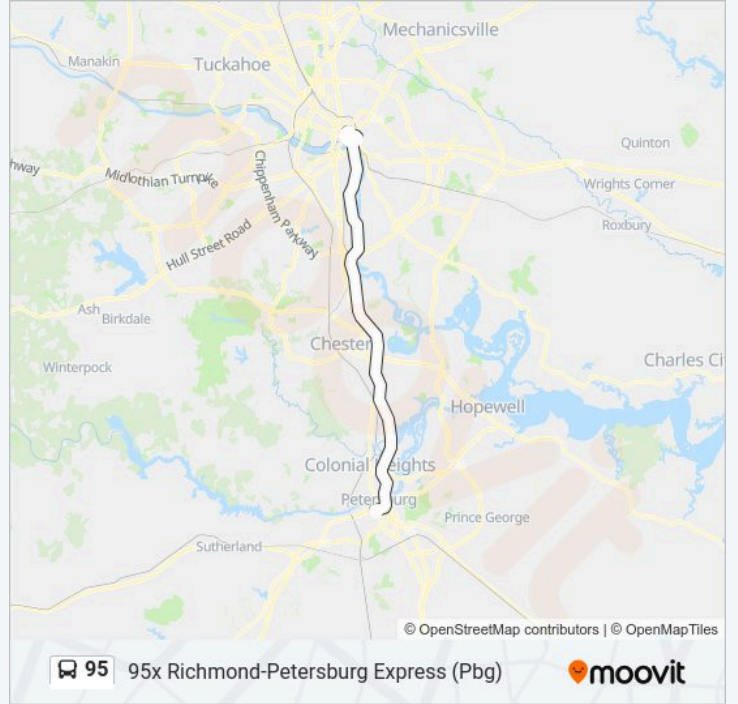

🗺️ 95 Line

95x Richmond-Petersburg Express (Pbg)

Get The App

The 95 bus line (95x Richmond-Petersburg Express (Pbg)) has 2 routes. For regular weekdays, their operation hours are: (1) 95x Richmond-Petersburg Express (Pbg): 5:30 AM-4:30 PM(2) 95x Richmond-Petersburg Express (Pbg): 6:30 AM-5:30 PM

Use the Moovit App to find the closest 95 bus station near you and find out when is the next 95 bus arriving.

Direction: 95x Richmond-Petersburg Express (Pbg)

10 stops

[VIEW LINE SCHEDULE](#)

14th + Franklin

95 bus Info

Direction: 95x Richmond-Petersburg Express (Pbg)

Stops: 10

Trip Duration: 50 min

Line Summary:

Direction: 95x Richmond-Petersburg Express (Pbg)

10 stops

[VIEW LINE SCHEDULE](#)

95 bus Info

Direction: 95x Richmond-Petersburg Express (Pbg)

Stops: 10

Trip Duration: 50 min

Line Summary:

95 bus time schedules and route maps are available in an offline PDF at moovitapp.com. Use the Moovit App to see live bus times, train schedule or subway schedule, and step-by-step directions for all public transit in Washington, D.C. - Baltimore, MD.