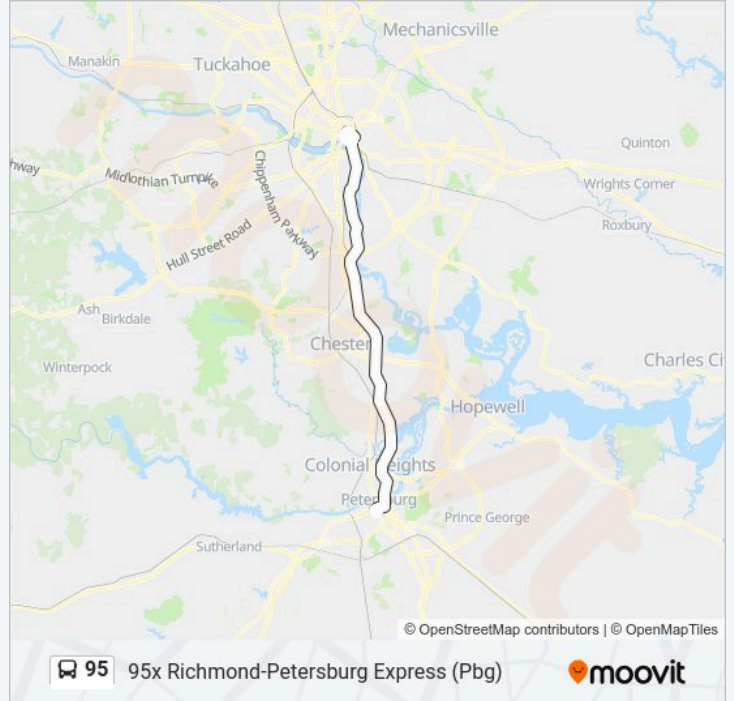

🗺️ 95 Line

95x Richmond-Petersburg Express (Pbg)

Get The App

The 95 bus line (95x Richmond-Petersburg Express (Pbg)) has 2 routes. For regular weekdays, their operation hours are: (1) 95x Richmond-Petersburg Express (Pbg): 5:30 AM-4:30 PM(2) 95x Richmond-Petersburg Express (Pbg): 6:30 AM-5:30 PM

Use the Moovit App to find the closest 95 bus station near you and find out when is the next 95 bus arriving.

Direction: 95x Richmond-Petersburg Express (Pbg)

10 stops

[VIEW LINE SCHEDULE](#)

14th + Franklin

Petersburg Transit Center

95 bus Time Schedule

95x Richmond-Petersburg Express (Pbg) Route
Timetable:

Monday	5:30 AM-4:30 PM
Tuesday	5:30 AM-4:30 PM
Wednesday	5:30 AM-4:30 PM
Thursday	5:30 AM-4:30 PM
Friday	5:30 AM-4:30 PM
Saturday	Not Operational
Sunday	Not Operational

95 bus Info

Direction: 95x Richmond-Petersburg Express (Pbg)

Stops: 10

Trip Duration: 50 min

Line Summary:

Direction: 95x Richmond-Petersburg Express (Pbg)

10 stops

[VIEW LINE SCHEDULE](#)