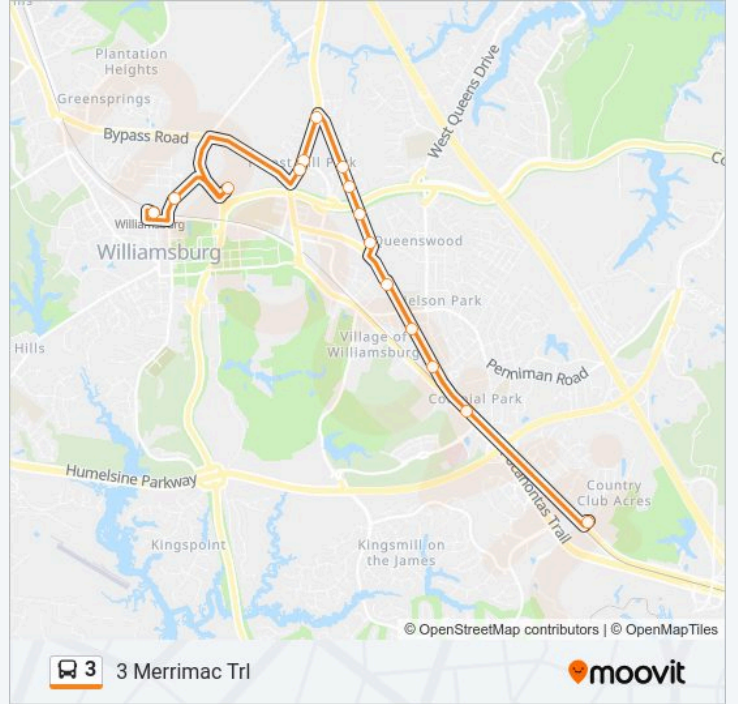

Direction: 3 Merrimac Trl

23 stops

[VIEW LINE SCHEDULE](#)

- Tam-O-Shanter Blvd at Merrimac Trl
- Merrimac Trl at Colonial Health
- Merrimac Trl at Armstrong Dr
- Merrimac Trl at Douglas Dr
- Whittakers Trace at Target
- Whittakers Trace at Dicks Sports
- Water Country Pkwy at Wyndham Garden
- Alexander Lee Pkwy at Peoples Place
- Penniman Rd at Custis Dr
- Penniman Rd at Queens Creek Rd
- Penniman Rd at Vineyard Ln
- Penniman Rd at Dodge Dr
- Penniman Rd at Magruder Elm
- Penniman Rd at James York Plaza
- Merrimac Trl at Trail Plaza
- Merrimac Trl at Priorslee Ln
- Merrimac Trl at Colonial Towne
- Merrimac Trl at Merrimac Crossing
- Capitol Landing & Merrimac
- Capitol Landing Rd at Sals Ristorante
- Capitol Landing Rd at Bypass Rd

3 bus Info

Direction: 3 Merrimac Trl

Stops: 23

Trip Duration: 27 min

Line Summary:

N Henry St at Highland Park

N Boundary St at Williamsburg Tc

Direction: 3 Merrimac Trl

Tam-O-Shanter Blvd at Merrimac Trl

3 bus Time Schedule

3 Merrimac Trl Route Timetable:

Sunday	8:00 AM - 3:00 PM
Monday	6:00 AM - 8:00 PM
Tuesday	6:00 AM - 8:00 PM
Wednesday	6:00 AM - 8:00 PM
Thursday	6:00 AM - 8:00 PM
Friday	6:00 AM - 8:00 PM
Saturday	6:00 AM - 8:00 PM

3 bus Info

Direction: 3 Merrimac Trl

Stops: 15

Trip Duration: 25 min

Line Summary:

3 bus time schedules and route maps are available in an offline PDF at moovitapp.com. Use the Moovit App to see live bus times, train schedule or subway schedule, and step-by-step directions for all public transit in Washington, D.C. - Baltimore, MD.