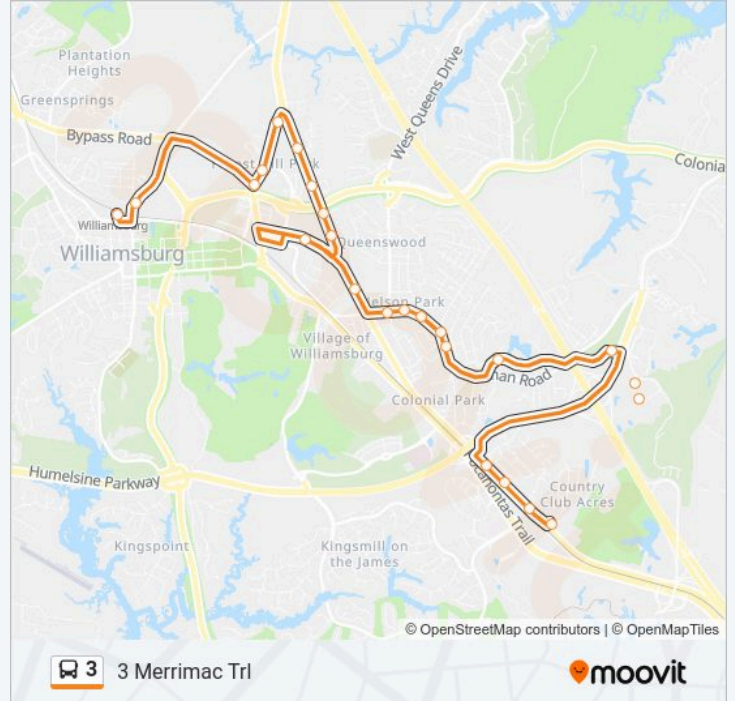

Direction: 3 Merrimac Trl

23 stops

[VIEW LINE SCHEDULE](#)

- Tam-O-Shanter Blvd at Merrimac Trl
- Merrimac Trl at Colonial Health
- Merrimac Trl at Armstrong Dr
- Merrimac Trl at Douglas Dr
- Whittakers Trace at Target
- Whittakers Trace at Dicks Sports
- Water Country Pkwy at Wyndham Garden
- Alexander Lee Pkwy at Peoples Place
- Penniman Rd at Custis Dr
- Penniman Rd at Queens Creek Rd
- Penniman Rd at Vineyard Ln
- Penniman Rd at Dodge Dr
- Penniman Rd at Magruder Elm
- Penniman Rd at James York Plaza
- Merrimac Trl at Trail Plaza
- Merrimac Trl at Priorslee Ln
- Merrimac Trl at Colonial Towne
- Merrimac Trl at Merrimac Crossing
- Capitol Landing & Merrimac
- Capitol Landing Rd at Sals Ristorante
- Capitol Landing Rd at Bypass Rd

3 bus Info

Direction: 3 Merrimac Trl

Stops: 23

Trip Duration: 27 min

Line Summary:

N Henry St at Highland Park

N Boundary St at Williamsburg Tc

Direction: 3 Merrimac Trl

15 stops

[VIEW LINE SCHEDULE](#)

N Boundary St at Williamsburg Tc

N Henry St at Highland Park

Visitor Center Dr at Cw Visitor Center

Capitol Landing Rd at Red Roof Inn

Capitol Landing Rd at Int Village

Capitol Landing & Merrimac

3 bus Info

Direction: 3 Merrimac Trl

Stops: 15

Trip Duration: 25 min

Line Summary:

3 bus time schedules and route maps are available in an offline PDF at moovitapp.com. Use the Moovit App to see live bus times, train schedule or subway schedule, and step-by-step directions for all public transit in Washington, D.C. - Baltimore, MD.