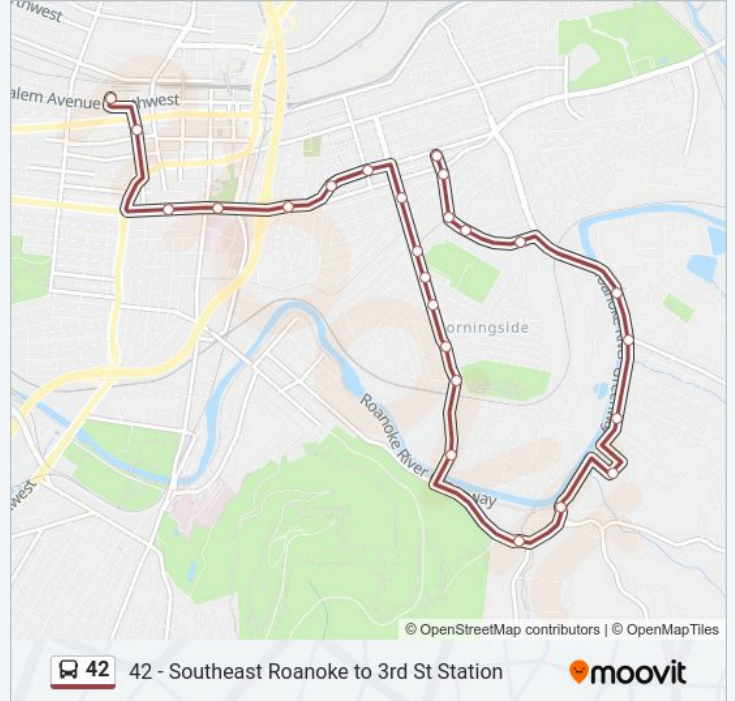

42 - Southeast Roanoke to 3rd St Station

Get The App

The 42 bus line 42 - Southeast Roanoke to 3rd St Station has one route. For regular weekdays, their operation hours are: (1) 42 - South East Roanoke To Third Street Station: 5:45 AM - 7:45 PM
Use the Moovit App to find the closest 42 bus station near you and find out when is the next 42 bus arriving.

Direction: 42 - South East Roanoke To Third Street Station

25 stops

[VIEW LINE SCHEDULE](#)

- 11th Sb at Jamison
- 11th Sb at Highland
- 11th Sb at Montrose
- Tayloe Sb at Morton
- Tayloe Sb at Miami
- Bennington Sb at Brownlee
- Bennington Sb at Riverdale
- Bennington Sb at Redwood
- King Charles Sb at Pike
- Bennington Sb at Riverland
- Riverland Wb at Dollar General
- 9th Nb at River (Industrial Park)
- 9th Nb at Buena Vista (7-11)
- 9th Nb at Morehead
- 9th Nb at Pechin
- 9th Nb at Buena Vista/Penmar
- 9th Nb at Montrose
- 9th Nb at Highland (Cvs)
- Jamison Wb at 8th St
- Jamison Wb at 6th St
- Jamison Wb at 4th St

42 bus Info

Direction: 42 - South East Roanoke To Third Street Station

Stops: 25

Trip Duration: 30 min

Line Summary:

Elm Wb at Jefferson

Elm Ave at 2nd St Wb

3rd St at Church Ave

3rd St Station Slip K

42 bus time schedules and route maps are available in an offline PDF at moovitapp.com. Use the Moovit App to see live bus times, train schedule or subway schedule, and step-by-step directions for all public transit in Washington, D.C. - Baltimore, MD.