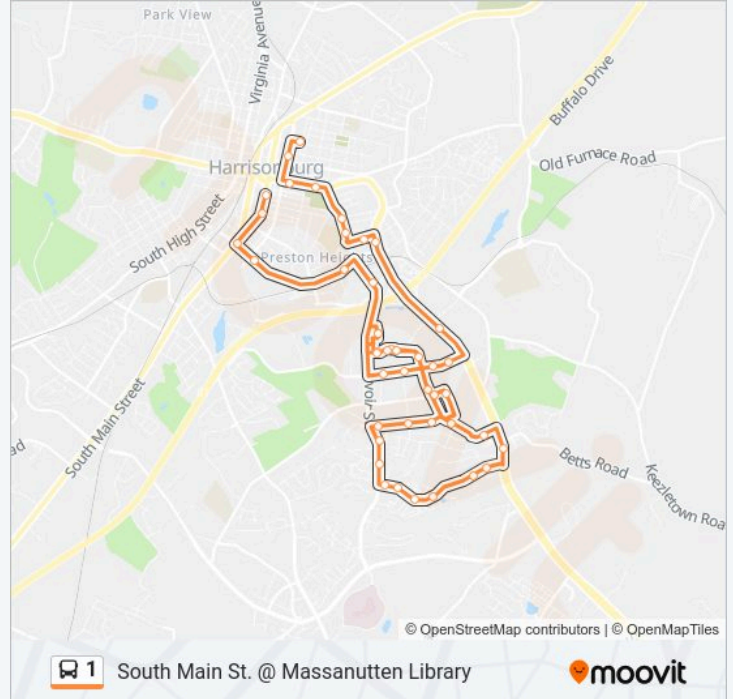

East Market St. @ Steven Nissan

Chestnut Ridge Dr. @ Bluestone Hills Dr.

Chestnut Ridge Dr. @ Chestnut Ridge Apartments
(South)

145 Chestnut Ridge Dr.

Chestnut Ridge Dr. Across From Copper Beech

Chestnut Ridge Dr. @ the Pointe

Stonewall Dr. @ Stonewall Heights

Reservoir St. Across From Ridgeville Ln.

Reservoir St. @ Charleston Townhomes

Lucy Dr. @ Charleston Townes (Shelter)

Lucy Dr. @ Deyerle Ave.

Lucy Dr. Across From Biolife

Valley Mall (West Side)

Neff Ave. @ Evelyn Byrd Ave.

Evelyn Byrd Ave. @ Marriott Courtyard

Evelyn Byrd Across From Regal Theater

Evelyn Byrd Ave. @ Forbes Crossing (South)

Harrisonburg Crossing @ Walmart (Shelter)

Reservoir St. @ Holly Ct.

M.L.King Way @ Cvs

M.L.King Way @ South Mason St.

South Main St. & M.L.King Way

South Main St. Across From City Hall

South Main St. @ Massanutten Library

1 bus time schedules and route maps are available in an offline PDF at moovitapp.com. Use the Moovit App to see live bus times, train schedule or subway schedule, and step-by-step directions for all public transit in Washington, D.C. - Baltimore, MD.

© 2024 Moovit - All Rights Reserved