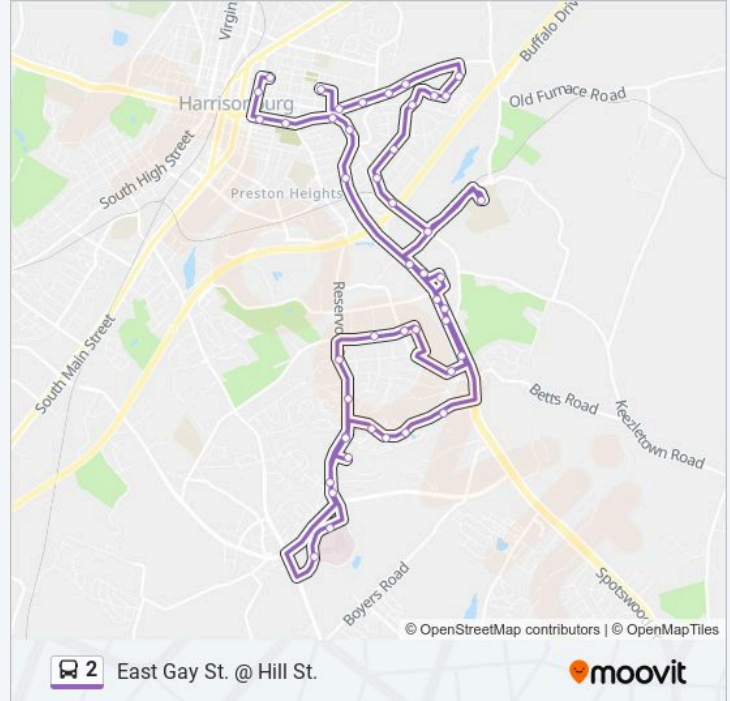

Reservoir St. Across From Fieldale Pl.

Talmadge Dr. @ Redpoint (Shelter)

Reservoir St. @ Campus View

Chestnut Ridge Dr. @ Campus View

Chestnut Ridge Dr. @ Copper Beech Clubhouse

Chestnut Ridge Dr. @ Copper Beech (North)

Chestnut Ridge Dr. @ the Greens Apartment

East Market St. @ Market Place Shoppes

Spotswood Valley Square Shopping Center
(Shelter)

East Market St. @ Firestone

Linda Ln. @ Skyline Middle School

Country Club Rd. @ Linda Ln.

1330 Country Club Rd.

Country Club Rd. @ Clay St.

Blue Ridge Dr. @ Star Crest Dr.

Blue Ridge Dr. Across From Madison Manor

Founders Way @ Settlers Ln.

Oriole Ln. @ Founders Way

Oriole Ln. @ North 38

Old Furnace Rd. @ the Eagles Lodge

Old Furnace Rd. @ East Brook Manor

Old Furnace Rd. @ Tower St.

Old Furnace Rd. @ East Wolfe St.

East Gay St. @ Hill St.

2 bus time schedules and route maps are available in an offline PDF at moovitapp.com. Use the Moovit App to see live bus times, train schedule or subway schedule, and step-by-step directions for all public transit in Washington, D.C. - Baltimore, MD.

© 2024 Moovit - All Rights Reserved