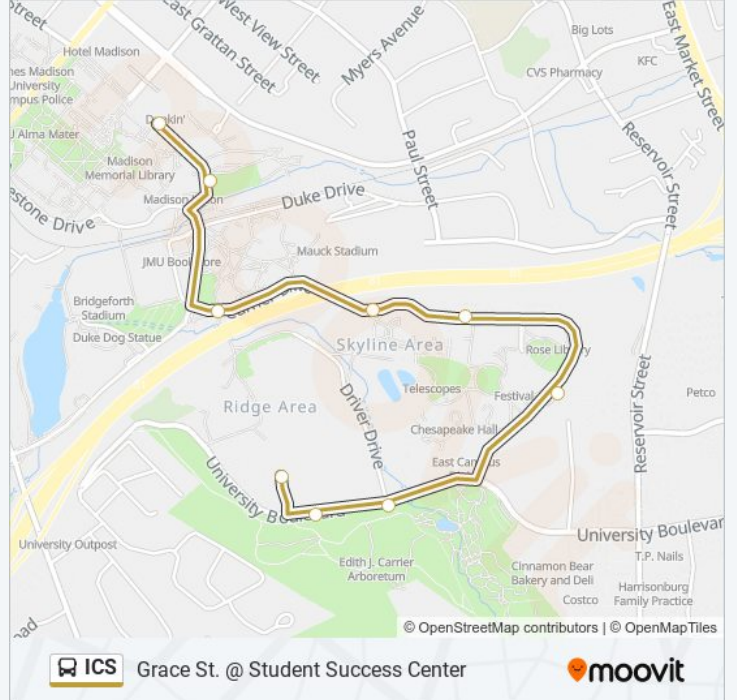

ICS bus time schedules and route maps are available in an offline PDF at moovitapp.com. Use the Moovit App to see live bus times, train schedule or subway schedule, and step-by-step directions for all public transit in Washington, D.C. - Baltimore, MD.

© 2024 Moovit - All Rights Reserved