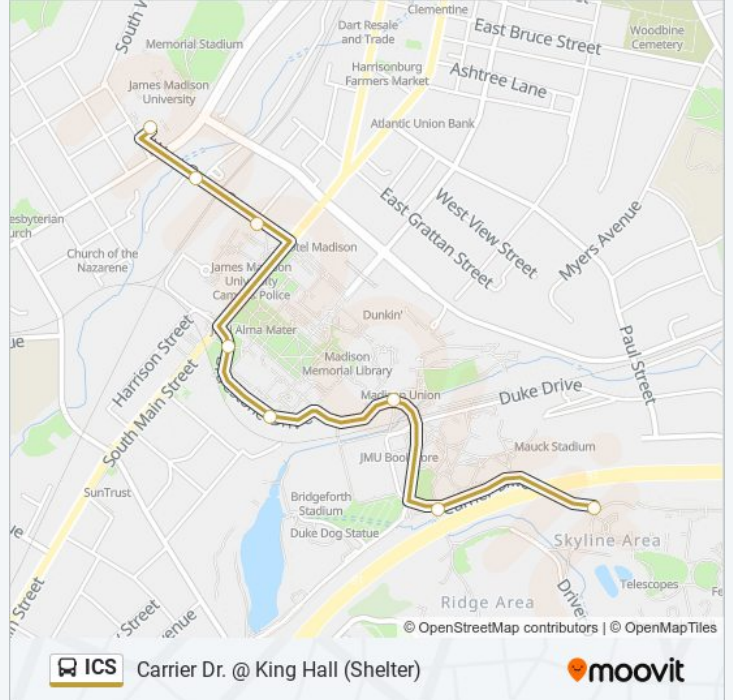

Direction: Carrier Dr. @ King Hall (Shelter)

8 stops

[VIEW LINE SCHEDULE](#)

- Memorial Hall (Shelter)
- Grace St. Across From Studio Center (Shelter)
- Grace St. Across From Grace St. Apartments
- Bluestone Dr. Across From Wampler Hall
- Bluestone Dr. @ Hoffman Hall
- Bluestone Dr. Across From Madison Union
- Carrier Dr. Across From Hanson Hall
- Carrier Dr. @ King Hall (Shelter)

ICS bus Time Schedule

Carrier Dr. @ King Hall (Shelter) Route Timetable:

Sunday	Not Operational
Monday	7:00 AM - 7:35 AM
Tuesday	7:00 AM - 7:35 AM
Wednesday	7:00 AM - 7:35 AM
Thursday	7:00 AM - 7:35 AM
Friday	7:00 AM - 7:35 AM
Saturday	Not Operational

ICS bus Info

Direction: Carrier Dr. @ King Hall (Shelter)

Stops: 8

Trip Duration: 8 min

Line Summary:

Direction: Carrier Dr. @ King Hall (Shelter)

8 stops

[VIEW LINE SCHEDULE](#)

ICS bus Info

Direction: Carrier Dr. @ King Hall (Shelter)

Stops: 8

Trip Duration: 8 min

Line Summary:

Direction: Grace St. @ Student Success Center

9 stops

[VIEW LINE SCHEDULE](#)