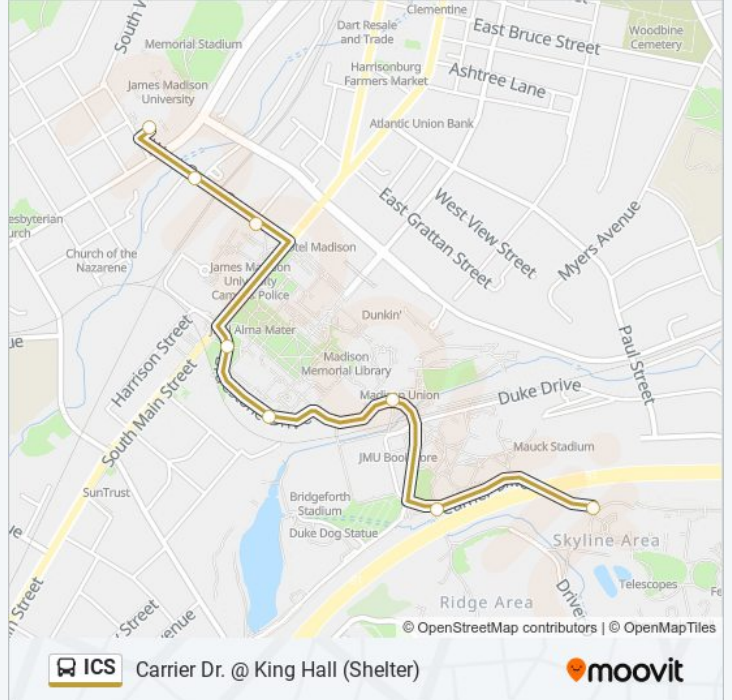

ICS bus Info

Direction: Carrier Dr. @ King Hall (Shelter)

Stops: 8

Trip Duration: 8 min

Line Summary:

Direction: Carrier Dr. @ King Hall (Shelter)

8 stops

[VIEW LINE SCHEDULE](#)

- Memorial Hall (Shelter)
- Grace St. Across From Studio Center (Shelter)
- Grace St. Across From Grace St. Apartments
- Bluestone Dr. Across From Wampler Hall
- Bluestone Dr. @ Hoffman Hall
- Bluestone Dr. Across From Madison Union
- Carrier Dr. Across From Hanson Hall
- Carrier Dr. @ King Hall (Shelter)

ICS bus Time Schedule

Carrier Dr. @ King Hall (Shelter) Route Timetable:

Sunday	Not Operational
Monday	7:40 AM - 6:55 PM
Tuesday	7:40 AM - 6:55 PM
Wednesday	7:40 AM - 6:55 PM
Thursday	7:40 AM - 6:55 PM
Friday	7:40 AM - 6:55 PM
Saturday	Not Operational

ICS bus Info

Direction: Carrier Dr. @ King Hall (Shelter)

Stops: 8

Trip Duration: 8 min

Line Summary:

Direction: Grace St. @ Student Success Center

9 stops

[VIEW LINE SCHEDULE](#)