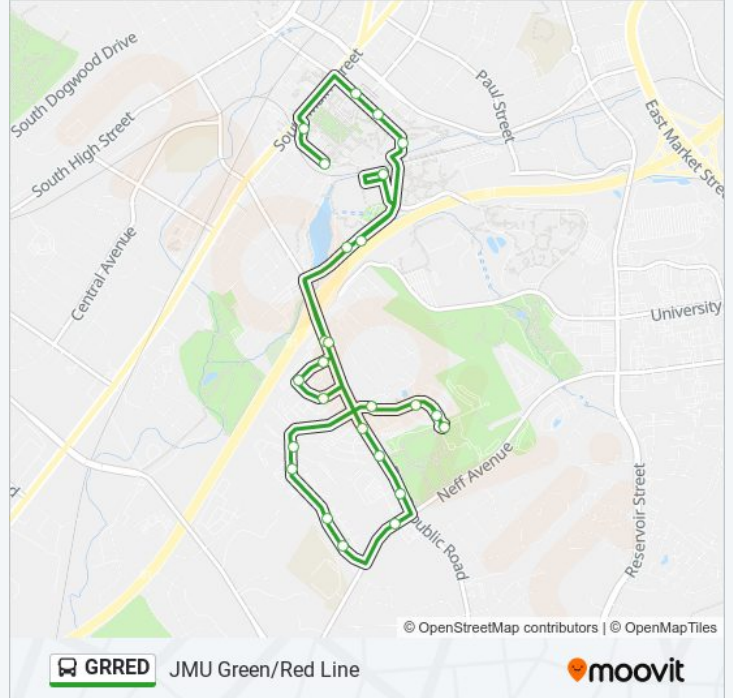

Direction: Bluestone Dr. @ Hoffman Hall

25 stops

[VIEW LINE SCHEDULE](#)

Godwin Transit Center

Hartman Hall (Shelter)

Port Republic Rd. @ R10 Parking Lot (Shelter)

Hunters Rd. @ 1330 Hunters Ridge

Hunters Rd. @ 1346 Hunters Ridge

Port Republic Rd. @ Royal Station

Bluestone Dr. Across From Zane Showker

Grace St. Across From Taylor Down under (Shelter)

GRRED bus Time Schedule

Bluestone Dr. @ Hoffman Hall Route Timetable:

Sunday	Not Operational
Monday	7:00 AM - 6:40 PM
Tuesday	7:00 AM - 6:40 PM
Wednesday	7:00 AM - 6:40 PM
Thursday	7:00 AM - 6:40 PM
Friday	7:00 AM - 6:40 PM
Saturday	Not Operational

GRRED bus Info

Direction: Bluestone Dr. @ Hoffman Hall

Stops: 25

Trip Duration: 23 min

Line Summary:

Grace St. @ Student Success Center

Grace St. @ Holland Yates Hall

Bluestone Dr. Across From Wampler Hall

Bluestone Dr. @ Hoffman Hall

GRRED bus time schedules and route maps are available in an offline PDF at moovitapp.com. Use the [Moovit App](#) to see live bus times, train schedule or subway schedule, and step-by-step directions for all public transit in Washington, D.C. - Baltimore, MD.