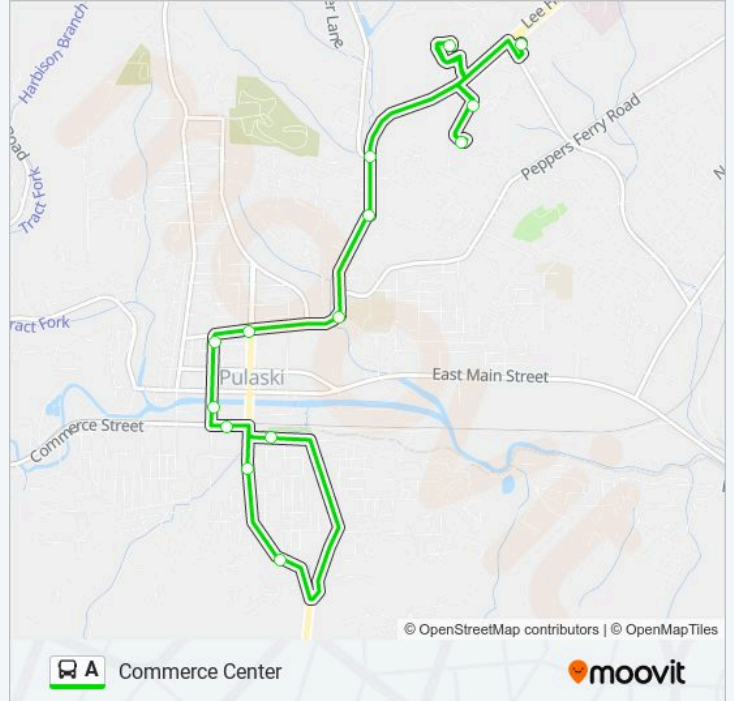

Direction: Commerce Center

14 stops

[VIEW LINE SCHEDULE](#)

- Walgreens
- Skyline Circle
- Ymca
- Washington Square Apartments
- Marathon Gas Station
- Meadow View Apartments
- Poor Boys
- 5th And N Washington
- New River Community Action
- Medical Arts Building
- Fast Shop #1
- Tom's Drive In
- Kiwanis Park
- Commerce Street Shopping Center

A bus Info

Direction: Commerce Center

Stops: 14

Trip Duration: 30 min

Line Summary:

Direction: Walgreens

15 stops

[VIEW LINE SCHEDULE](#)

Commerce Street Shopping Center

Fast Shop #1

Tom's Drive In

Kiwanis Park

Medical Arts Building

New River Community Action

5th And N Washington

Poor Boys

Meadow View Apartments

Marathon Gas Station

Washington Square Apartments

Ymca

Skyline Circle

Lewis Gale Hospital

Walgreens

A bus Time Schedule