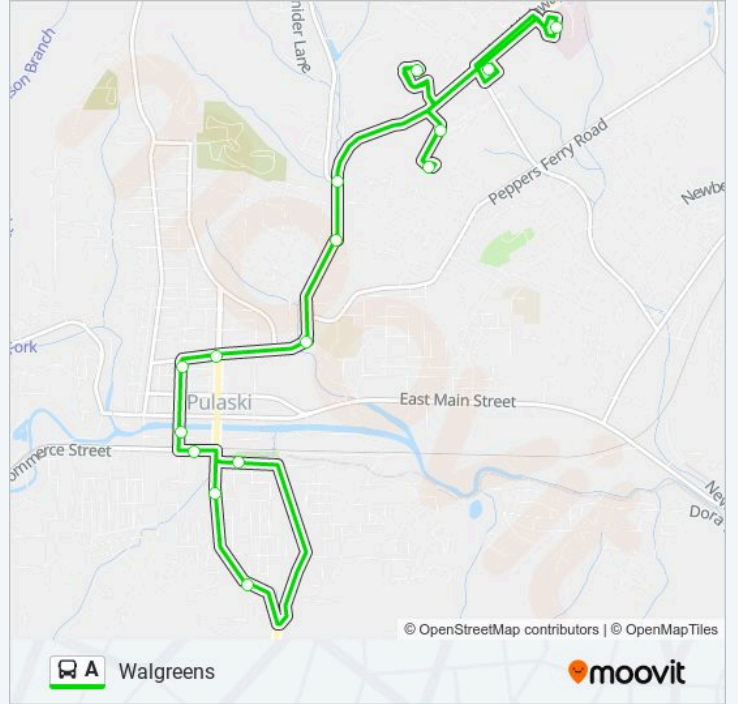

Direction: Commerce Center

14 stops

[VIEW LINE SCHEDULE](#)

- Walgreens
- Skyline Circle
- Ymca
- Washington Square Apartments
- Marathon Gas Station
- Meadow View Apartments
- Poor Boys
- 5th And N Washington
- New River Community Action
- Medical Arts Building
- Fast Shop #1
- Tom's Drive In
- Kiwanis Park
- Commerce Street Shopping Center

A bus Info

Direction: Commerce Center

Stops: 14

Trip Duration: 30 min

Line Summary:

Direction: Walgreens

15 stops

[VIEW LINE SCHEDULE](#)

Meadow View Apartments

Marathon Gas Station

Washington Square Apartments

Ymca

Skyline Circle

Lewis Gale Hospital

Walgreens

A bus Time Schedule

A bus Info

Direction: Walgreens

Stops: 15

Trip Duration: 30 min

Line Summary:

A bus time schedules and route maps are available in an offline PDF at moovitapp.com. Use the Moovit App to see live bus times, train schedule or subway schedule, and step-by-step directions for all public transit in Washington, D.C. - Baltimore, MD.