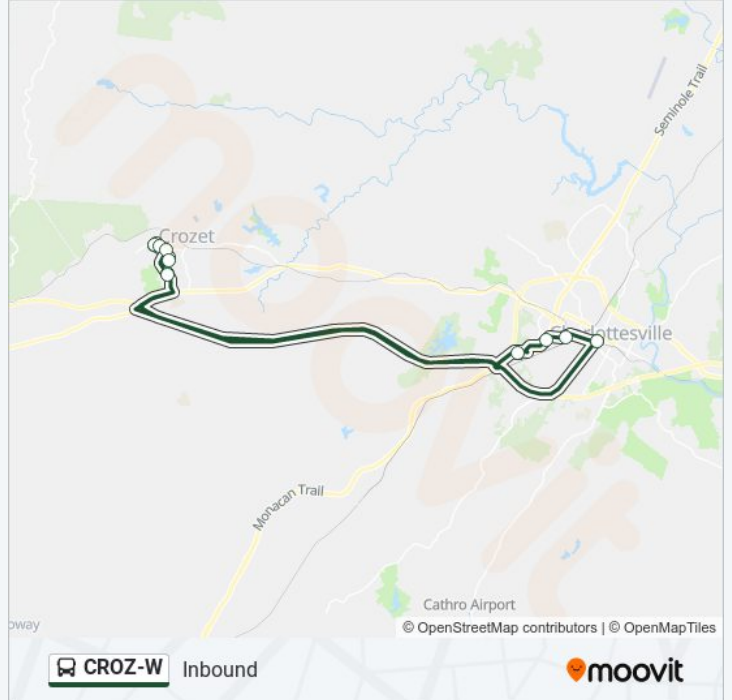

**Direction: Inbound**

11 stops

[VIEW LINE SCHEDULE](#)

Water St @ Omni Hotel

Old Trail Rd @ Old Trail Village Center

Jarman Lake Rd @ Grayrock Rd

Freedom Blvd @ Edmond Dr

Jarmans Gap Rd @ Old Trail Rd

Summerford Ln @ Welbourne Ln (West)

Old Trail Rd @ Old Trail Village Center

Fontaine Research Park

Whitehead Rd @ Rice Hall

Jpa at Pinn Hall

Water St @ Omni Hotel

**CROZ-W bus Time Schedule**

Inbound Route Timetable:

**Direction: Outbound**

11 stops

[VIEW LINE SCHEDULE](#)

Water St @ Omni Hotel

Jpa at Uva Hospital

Whitehead Rd @ Rice Hall

Fontaine Research Park

Old Trail Rd @ Old Trail Village Center

Summerford Ln @ Welbourne Ln (East)

Old Trail Rd @ Jarmans Gap Rd

Jarman Lake Rd @ Grayrock Rd

Freedom Blvd @ Edmond Dr

Old Trail Rd @ Old Trail Village Center

Water St @ Omni Hotel

**CROZ-W bus Time Schedule**