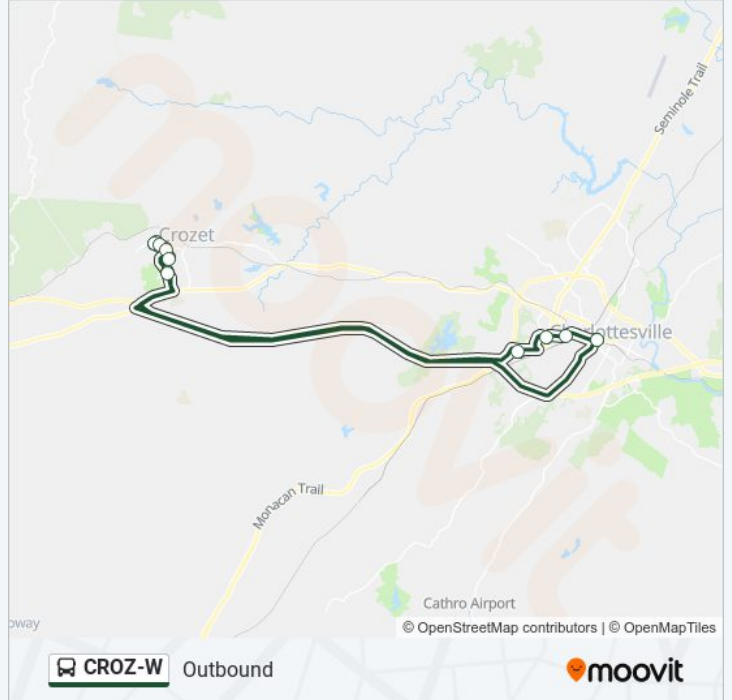

**Direction: Outbound**

11 stops

[VIEW LINE SCHEDULE](#)

Water St @ Omni Hotel

Jpa at Uva Hospital

Whitehead Rd @ Rice Hall

Fontaine Research Park

Old Trail Rd @ Old Trail Village Center

Summerford Ln @ Welbourne Ln (East)

Old Trail Rd @ Jarmans Gap Rd

Jarman Lake Rd @ Grayrock Rd

Freedom Blvd @ Edmond Dr

Old Trail Rd @ Old Trail Village Center

Water St @ Omni Hotel

**CROZ-W bus Time Schedule**

Outbound Route Timetable:

Sunday	Not Operational
Monday	3:49 PM - 5:51 PM
Tuesday	3:49 PM - 5:51 PM
Wednesday	3:49 PM - 5:51 PM
Thursday	3:49 PM - 5:51 PM
Friday	3:49 PM - 5:51 PM
Saturday	Not Operational

**CROZ-W bus Info**

**Direction:** Outbound

**Stops:** 11

**Trip Duration:** 79 min

**Line Summary:**

CROZ-W bus time schedules and route maps are available in an offline PDF at [moovitapp.com](https://moovitapp.com). Use the Moovit App to see live bus times, train schedule or subway schedule, and step-by-step directions for all public transit in Washington, D.C. - Baltimore, MD.