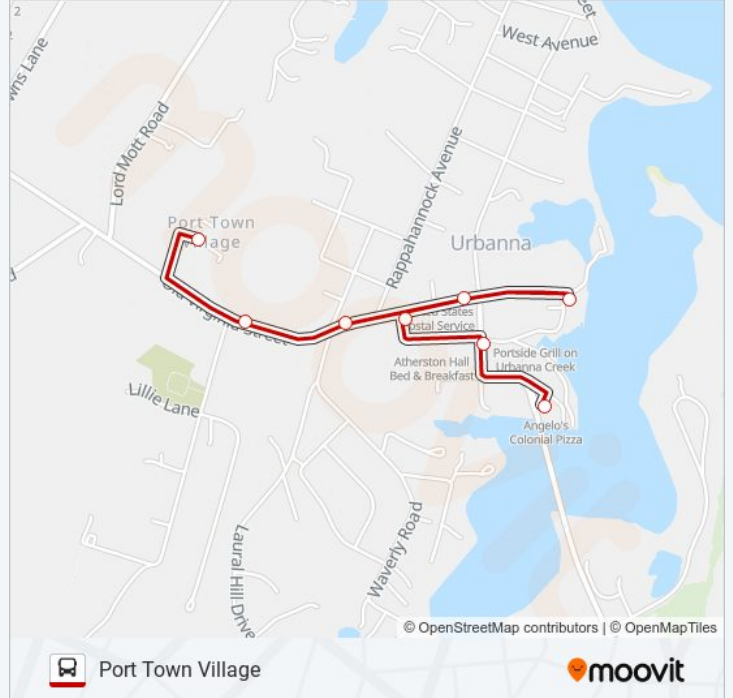

Use the Moovit App to find the closest URBANNA TROLLEY bus station near you and find out when is the next URBANNA TROLLEY bus arriving.

Direction: Port Town Village

8 stops

[VIEW LINE SCHEDULE](#)

Colonial Pizza And Bridge Marinas

Make Thyme And Atherson Hall

Southside Sentinel

Oyster Harbor Condos

Virginia Street And Cross Street

Urbanna Market (Virginia Street)

Mi Jalisco Mexican Restaurant

Port Town Village Apartments

URBANNA TROLLEY bus Time Schedule

Port Town Village Route Timetable:

Sunday	10:18 AM - 2:48 PM
Monday	Not Operational
Tuesday	Not Operational
Wednesday	Not Operational
Thursday	Not Operational
Friday	12:18 PM - 8:48 PM
Saturday	10:18 AM - 8:48 PM

URBANNA TROLLEY bus Info**Direction:** Port Town Village**Stops:** 8**Trip Duration:** 11 min**Line Summary:**

Direction: Urbanna

10 stops

[VIEW LINE SCHEDULE](#)

- Port Town Village Apartments
- Bethpage Camp Resort
- Bethpage Creamery
- Urbanna Market (Grace Street)
- Tabor Park
- Marston Avenue And Cross Street
- Waterman's Park
- Virginia Street And Cross Street
- Bay Design Group
- Colonial Pizza And Bridge Marinas