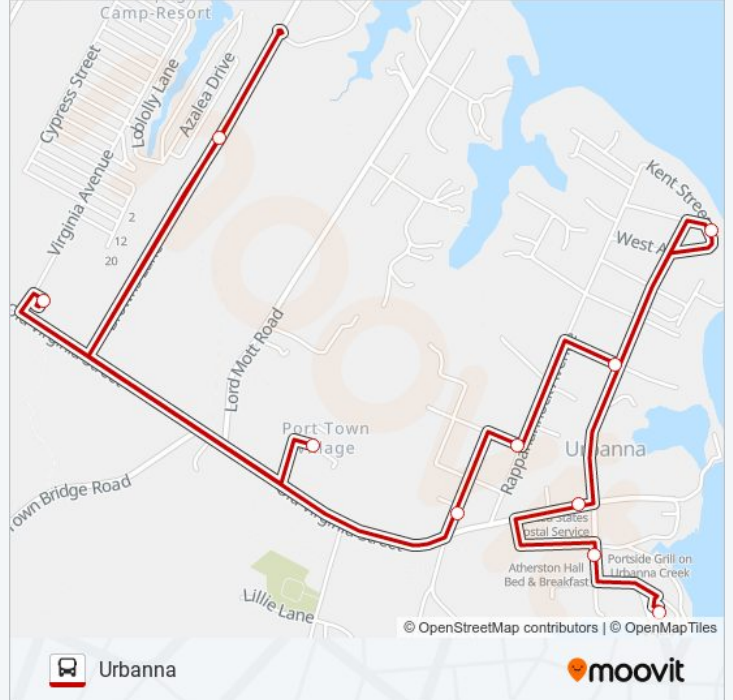

URBANNA TROLLEY

Port Town Village

Get The App

The URBANNA TROLLEY bus line (Port Town Village) has 2 routes. For regular weekdays, their operation hours are:

(1) Port Town Village: 10:18 AM - 2:48 PM (2) Urbanna: 10:00 AM - 2:30 PM

Use the Moovit App to find the closest URBANNA TROLLEY bus station near you and find out when is the next URBANNA TROLLEY bus arriving.

Direction: Port Town Village

8 stops

[VIEW LINE SCHEDULE](#)

Colonial Pizza And Bridge Marinas

URBANNA TROLLEY bus Info**Direction:** Port Town Village**Stops:** 8**Trip Duration:** 11 min**Line Summary:**

Direction: Urbanna

10 stops

[VIEW LINE SCHEDULE](#)

- Port Town Village Apartments
- Bethpage Camp Resort
- Bethpage Creamery
- Urbanna Market (Grace Street)
- Tabor Park
- Marston Avenue And Cross Street
- Waterman's Park
- Virginia Street And Cross Street
- Bay Design Group
- Colonial Pizza And Bridge Marinas

URBANNA TROLLEY bus Info

Direction: Urbanna

Stops: 10

Trip Duration: 18 min

Line Summary:

URBANNA TROLLEY bus time schedules and route maps are available in an offline PDF at moovitapp.com. Use the [Moovit App](#) to see live bus times, train schedule or subway schedule, and step-by-step directions for all public transit in Washington, D.C. - Baltimore, MD.