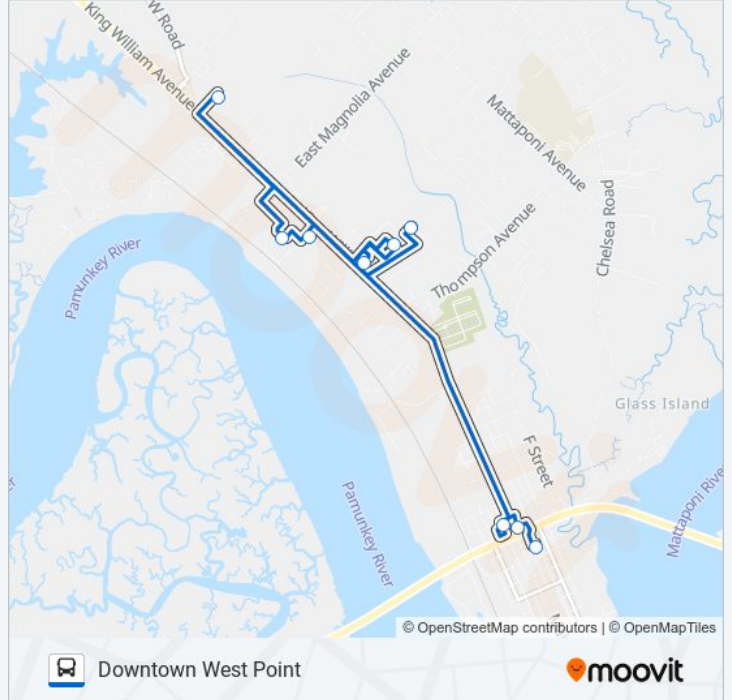

Use the Moovit App to find the closest WEST POINT – PAPER TRAIL bus station near you and find out when is the next WEST POINT – PAPER TRAIL bus arriving.

Direction: Downtown West Point

9 stops

[VIEW LINE SCHEDULE](#)

Winters Point Apartments

Academy Apartments

King William Village Apartments And New Delaware Townhouses

Greater West Point Ymca

Dollar General

Food Lion

Rite Aid And Hardee's

C&F Bank

WEST POINT – PAPER TRAIL bus Info**Direction:** Downtown West Point**Stops:** 9**Trip Duration:** 35 min**Line Summary:**

Direction: West Point Square

10 stops

[VIEW LINE SCHEDULE](#)

- West Point Station
- 4th Street And Main Street
- Main Street And 7th Street
- Main Street And 10th Street
- F Street & 14th Street
- Parent And Child Development Center
- Tpmg Family Medicine
- Dollar General
- Food Lion
- Winters Point Apartments

WEST POINT – PAPER TRAIL bus Info

Direction: West Point Square

Stops: 10

Trip Duration: 25 min

Line Summary: