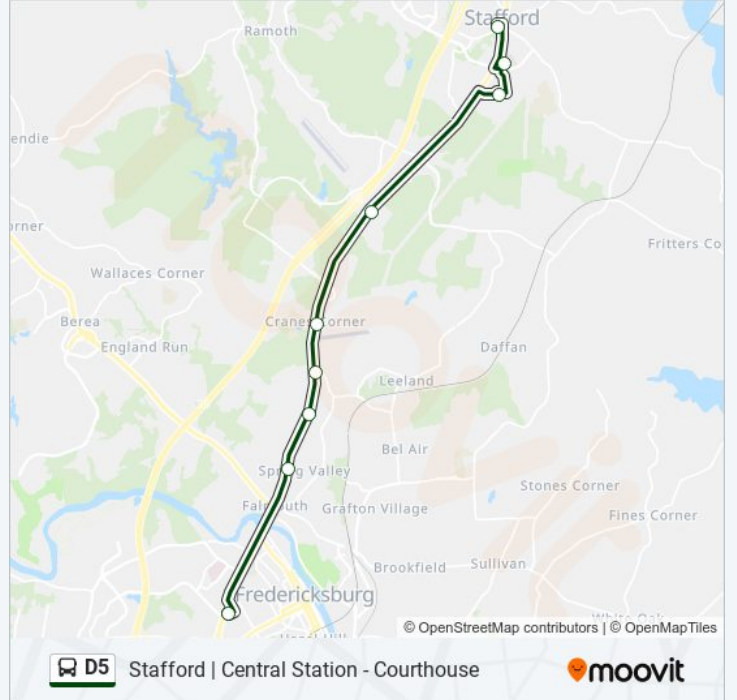

### Direction: Inbound

9 stops

[VIEW LINE SCHEDULE](#)

- 511 - Stafford County Courthouse
- 518 - Creek Ridge Dr. (Germanna Community College)
- 527 - Stafford Hospital Center
- 535 - Rappahannock Regional Jail
- 422 - Rte. 1 / Sage Lane (Penny Industrial Park)
- 423 - Cambridge St. / Enon Rd.
- 537 - Cambridge St. / Manning Drive (Drew Middle School)
- 157 - Rte. 1 (Stratford Square Apts.)
- 1 - Fxbgo! Central

- 1 - Fxbgo! Central
- 419 - Cambridge St. (Horse Barn & El Patio Motel)
- 534 - Cambridge St. / Manning Dr.
- 533 - Cambridge St. / Layhill Rd. (Fast-Mart)
- 420 - Cambridge St. (France Farm Produce And Nursery)
- 421 - Rte. 1 / Perchwood Drive
- 518 - Creek Ridge Dr. (Germanna Community College)
- 527 - Stafford Hospital Center
- 511 - Stafford County Courthouse

**D5 bus Info**

**Direction:** Outbound

**Stops:** 9

**Trip Duration:** 29 min

**Line Summary:**

D5 bus time schedules and route maps are available in an offline PDF at [moovitapp.com](https://moovitapp.com). Use the [Moovit App](#) to see live bus times, train schedule or subway schedule, and step-by-step directions for all public transit in Washington, D.C. - Baltimore, MD.