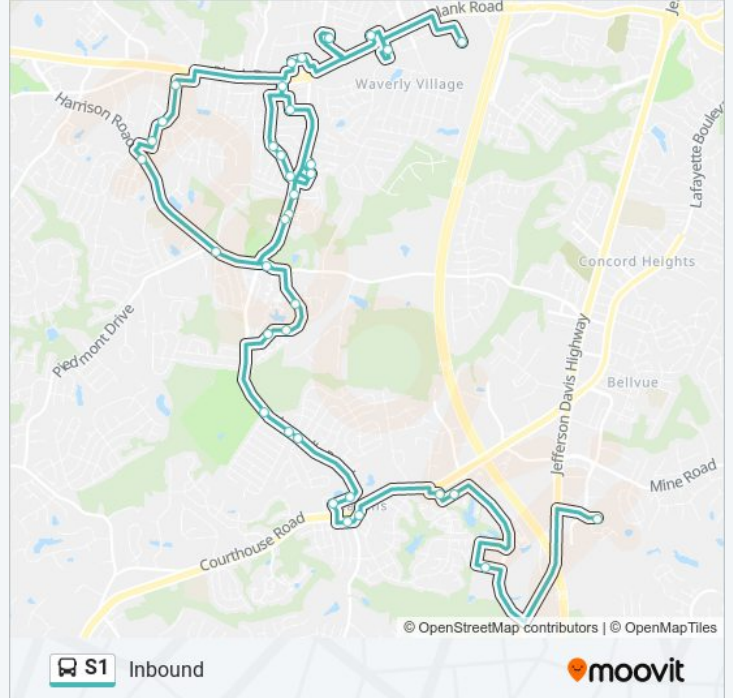

S1 bus Info

Direction: Inbound

Stops: 36

Trip Duration: 56 min

Line Summary:

- 246 - Salem Station Blvd. (Kings Crest)
- 247 - Salem Station Blvd. (The Mark Apts.)
- 249 - Salem Station Blvd. / Sunburst Ln (Mark Apts)
- 251 - Leavells Rd. / Oak Grove Dr.
- 252 - Leavells Rd. / Massaponax Dr.
- 253 - Leavells Rd. / Cambridge Dr.
- 255 - Hilltop Plaza Way / Georgetown Dr.
- 25 - Hilltop Plaza (Giant Food)
- 257 - Service Rd. / Leavells Rd. (Car Wash)
- 258 - Leavells Rd. / Courthouse Rd. (7-11 Store)
- 205 - Stoney Creek Dr. / Ballantraye Dr.
- 263 - Ballentraye Dr. / Gideon Ct.
- 262 - Southpoint LI (Walmart)
- 26 - Lee's Hill Center / Market St. (Rgi)

Direction: Outbound

31 stops

[VIEW LINE SCHEDULE](#)

- 26 - Lee's Hill Center / Market St. (Rgi)
- 262 - Southpoint LI (Walmart)
- 21 - Southpoint II (7-11 Store)
- 260 - Ballentraye Dr. (Across From Gideon Ct)
- 313 - Courthouse Rd. (Wawa)
- 256 - George Town Dr. (Burger King)
- 25 - Hilltop Plaza (Giant Food)
- 257 - Service Rd. / Leavells Rd. (Car Wash)
- 258 - Leavells Rd. / Courthouse Rd. (7-11 Store)
- 254 - Leavells Rd. / Leavells Crossing Dr.
- 259 - Leavells Rd. / Devonne Dr.
- 250 - Salem Station Blvd. / Salem Village Dr. #1
- 248 - Salem Station Blvd. / Salem Village Dr. #2
- 245 - Salem Station Blvd. (Queens Mill)