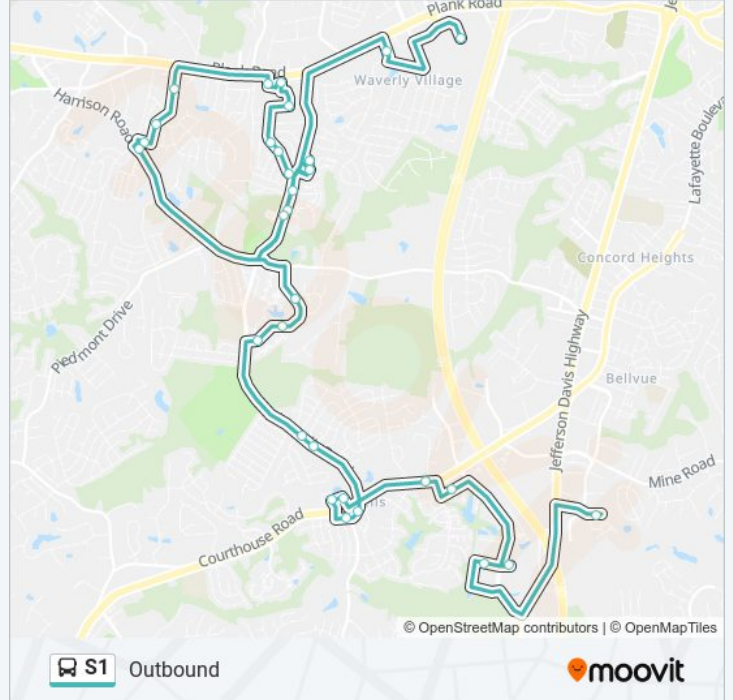

Direction: Outbound

31 stops

[VIEW LINE SCHEDULE](#)

- 26 - Lee's Hill Center / Market St. (Rgi)
- 262 - Southpoint LI (Walmart)
- 21 - Southpoint II (7-11 Store)
- 260 - Ballentraye Dr. (Across From Gideon Ct)
- 313 - Courthouse Rd. (Wawa)
- 256 - George Town Dr. (Burger King)
- 25 - Hilltop Plaza (Giant Food)
- 257 - Service Rd. / Leavells Rd. (Car Wash)
- 258 - Leavells Rd. / Courthouse Rd. (7-11 Store)
- 254 - Leavells Rd. / Leavells Crossing Dr.
- 259 - Leavells Rd. / Devonne Dr.
- 250 - Salem Station Blvd. / Salem Village Dr. #1
- 248 - Salem Station Blvd. / Salem Village Dr. #2
- 245 - Salem Station Blvd. (Queens Mill)

S1 bus Info

Direction: Outbound

Stops: 31

Trip Duration: 59 min

Line Summary:

- 224 - Salem Church Rd. (Shopping Center)
- 225 - Salem Church Rd. (Salem Church Library)
- 221 - Castlebridge Rd. (Salem Run Apts.)
- 20 - Meadows Apts. at Salem Run
- 309 - Salem Church Rd. (Alexander Hts.)
- 241 - Harrison Rd. (Meadow's Mhp)
- 240 - Tara Dr. / Fitzpatrick Ct.
- 238 - Kilarney Dr. / Blarney St.
- 236 - Kilarney Dr. / Plank Rd. (Chancellor's Village)
- 233 - Kennedy Ln. / Plank Rd.
- 143 - Kennedy Ln. (7-11)
- 232 - Salem Church Crossing / Commuter Lot
- 227 - Kennedy Ln. / Roosevelt Dr.
- 228 - Kennedy Ln. / Eisenhower Ln.
- 229 - Kennedy Ln. / Rutherford Dr.
- 216 - Taskforce Dr. / Bed Bath & Beyond
- 19 - Spotsylvania Towne Centre (Guitar Center)