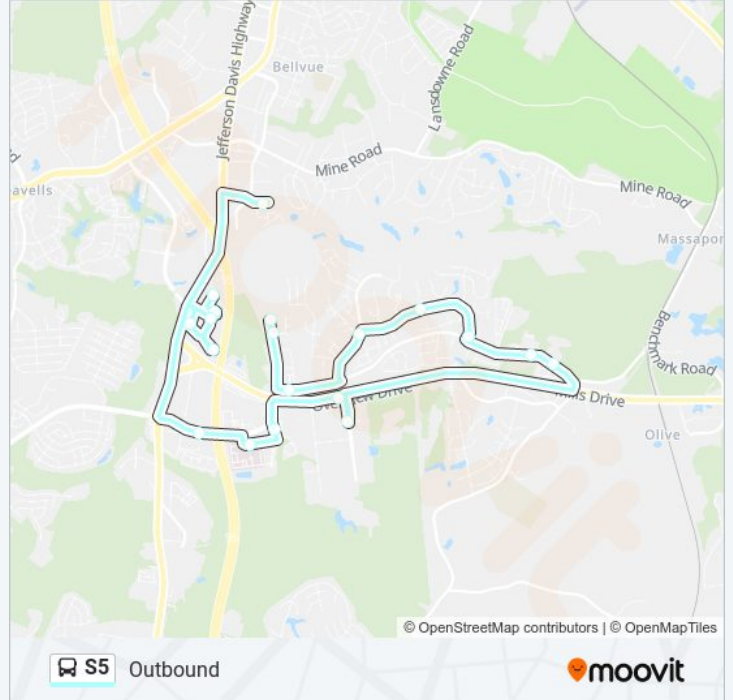

Direction: Inbound

14 stops

[VIEW LINE SCHEDULE](#)

- 32 - Germanna Community College
- 320 - Germanna Point Dr. / Matti Hill Ct.
- 328 - Hospital Blvd. / Mills Dr.
- 265 - Spotsylvania Pkwy. (Spotsylvania Regional Medical Center)
- 327 - Spotsylvania Pkwy. (Pratt Medical)
- 264 - Cosner's Corner S/C / Latitude St.
- 311 - Southpoint Plaza Way (Burger King)
- 315 - Southpoint Centre Blvd. (Dmv)
- 314 - Southpoint Centre Blvd. / Southpoint Pkwy.
- 31 - Massaponax Outlet Center
- 316 - Southpoint Pkwy. (Visitor Center)
- 177 - Spotsylvania Ave. (Truong)
- 23 - Spotsylvania Ave. (Cul-De-Sac)
- 26 - Lee's Hill Center / Market St. (Rgi)

S5 bus Info

Direction: Outbound

Stops: 19

Trip Duration: 34 min

Line Summary:

S5 bus time schedules and route maps are available in an offline PDF at moovitapp.com. Use the [Moovit App](#) to see live bus times, train schedule or subway schedule, and step-by-step directions for all public transit in Washington, D.C. - Baltimore, MD.