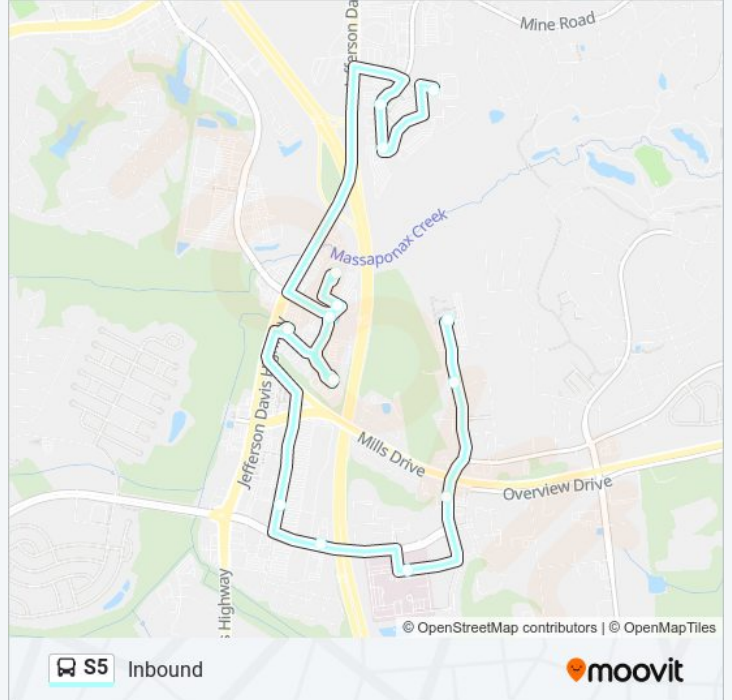

Direction: Inbound

14 stops

[VIEW LINE SCHEDULE](#)

- 32 - Germanna Community College
- 320 - Germanna Point Dr. / Matti Hill Ct.
- 328 - Hospital Blvd. / Mills Dr.
- 265 - Spotsylvania Pkwy. (Spotsylvania Regional Medical Center)
- 327 - Spotsylvania Pkwy. (Pratt Medical)
- 264 - Cosner's Corner S/C / Latitude St.
- 311 - Southpoint Plaza Way (Burger King)
- 315 - Southpoint Centre Blvd. (Dmv)
- 314 - Southpoint Centre Blvd. / Southpoint Pkwy.
- 31 - Massaponax Outlet Center
- 316 - Southpoint Pkwy. (Visitor Center)
- 177 - Spotsylvania Ave. (Truong)
- 23 - Spotsylvania Ave. (Cul-De-Sac)
- 26 - Lee's Hill Center / Market St. (Rgi)

S5 bus Info

Direction: Inbound

Stops: 14

Trip Duration: 17 min

Line Summary:

Direction: Outbound

19 stops

[VIEW LINE SCHEDULE](#)

- 26 - Lee's Hill Center / Market St. (Rgi)
- 311 - Southpoint Plaza Way (Burger King)
- 315 - Southpoint Centre Blvd. (Dmv)
- 314 - Southpoint Centre Blvd. / Southpoint Pkwy.
- 31 - Massaponax Outlet Center
- 316 - Southpoint Pkwy. (Visitor Center)
- 267 - Spotsylvania Pkwy. (Jo-Ann Fabrics)
- 265 - Spotsylvania Pkwy. (Spotsylvania Regional Medical Center)
- 329 - Hospital Blvd. / Spotsylvania Pkwy.
- 317 - Mills Dr. / Cosner Dr.
- 326 - Cosner Dr. (Massaponax Medical Park)
- 33 - Lee Hill School Rd. (Timber Ridge Clubhouse)
- 325 - Lee Hill School Rd. / Ashley Dawn Ct.
- 324 - Lee Hill School Rd. / Monticello St.
- 323 - Monticello St. / Ferndale Ln.
- 322 - Old Dominion Pkwy. / Monticello St.
- 318 - Lee Hill School Rd. / Plaza View Way
- 319 - Germanna Point Dr. / Cotter Rd.