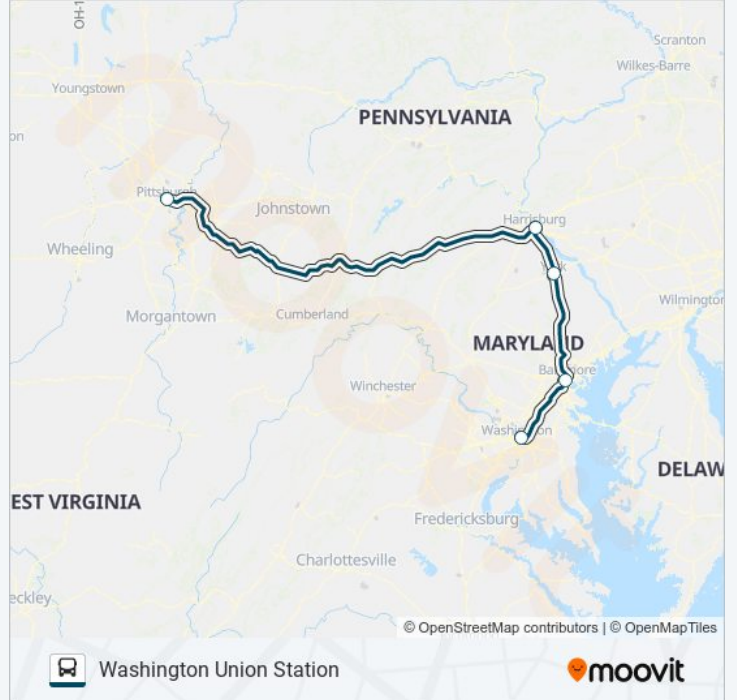

**GREYHOUND US0430**

Pittsburgh Intermodal Station

Get The App

The GREYHOUND US0430 bus line (Pittsburgh Intermodal Station) has 2 routes. For regular weekdays, their operation hours are:

(1) Pittsburgh Intermodal Station: 5:30 PM(2) Washington Union Station: 11:10 PM

Use the Moovit App to find the closest GREYHOUND US0430 bus station near you and find out when is the next GREYHOUND US0430 bus arriving.

**Direction: Pittsburgh Intermodal Station**

5 stops

[VIEW LINE SCHEDULE](#)

**Direction: Washington Union Station**

5 stops

[VIEW LINE SCHEDULE](#)

Pittsburgh Intermodal Station

Harrisburg Bus Station

York Bus Stop

Baltimore Downtown Bus Station

Washington Union Station

**Direction:** Washington Union Station

**Stops:** 5

**Trip Duration:** 307 min

**Line Summary:**

GREYHOUND US0430 bus time schedules and route maps are available in an offline PDF at [moovitapp.com](https://moovitapp.com). Use the Moovit App to see live bus times, train schedule or subway schedule, and step-by-step directions for all public transit in Washington, D.C. - Baltimore, MD.