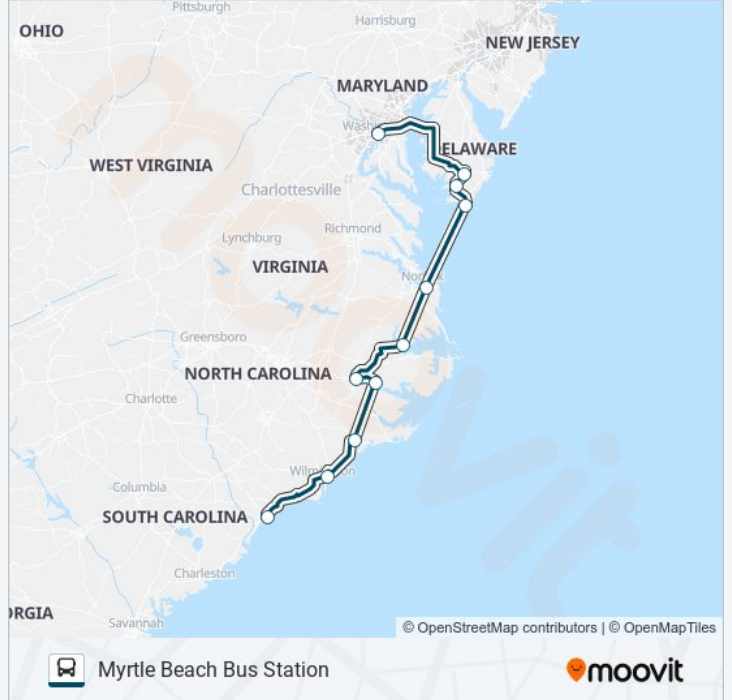

 **GREYHOUND US0658S****Myrtle Beach Bus Station**[Get The App](#)

The GREYHOUND US0658S bus line (Myrtle Beach Bus Station) has 2 routes. For regular weekdays, their operation hours are:

(1) Myrtle Beach Bus Station: 2:20 AM(2) Washington Union Station: 12:55 PM

Use the Moovit App to find the closest GREYHOUND US0658S bus station near you and find out when is the next GREYHOUND US0658S bus arriving.

Direction: Myrtle Beach Bus Station

11 stops

[VIEW LINE SCHEDULE](#)

Jacksonville Bus Stop

Wilmington Cape Fear Public Transit

Myrtle Beach Bus Station

GREYHOUND US0658S bus Time Schedule

Myrtle Beach Bus Station Route Timetable:

Sunday	2:20 AM
Monday	2:20 AM
Tuesday	2:20 AM
Wednesday	2:20 AM
Thursday	2:20 AM
Friday	2:20 AM
Saturday	2:20 AM

GREYHOUND US0658S bus Info**Direction:** Myrtle Beach Bus Station**Stops:** 11**Trip Duration:** 890 min**Line Summary:**

Direction: Washington Union Station

11 stops

[VIEW LINE SCHEDULE](#)

- Myrtle Beach Bus Station
- Wilmington Cape Fear Public Transit
- Jacksonville Bus Stop
- Washington (B & L Properties)
- Greenville Gk Butterfield Trans Ctr
- Edenton Bus Stop
- Norfolk
- Oak Hall (T's Corner Exxon)
- Princess Anne (Umes)
- Salisbury Park & Ride
- Washington Union Station