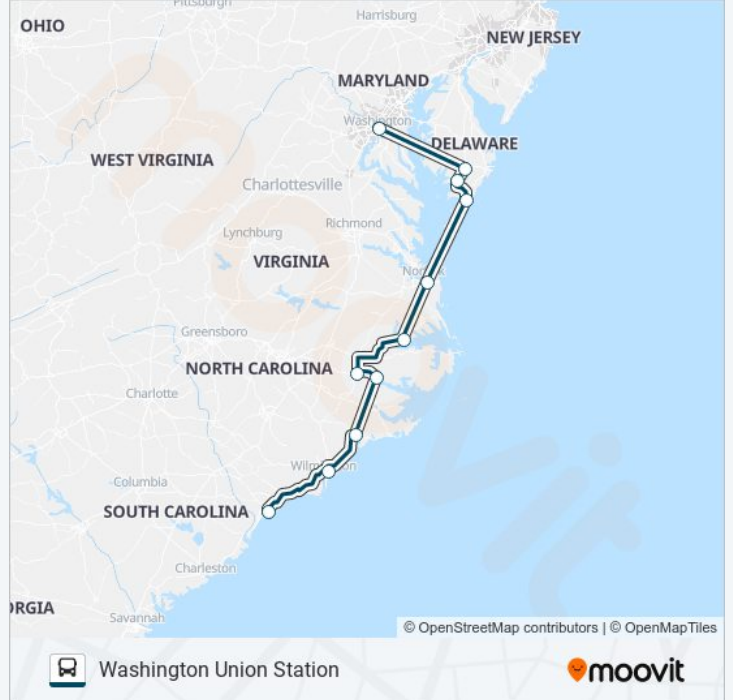

Use the Moovit App to find the closest GREYHOUND US0658S bus station near you and find out when is the next GREYHOUND US0658S bus arriving.

Direction: Myrtle Beach Bus Station

11 stops

[VIEW LINE SCHEDULE](#)

GREYHOUND US0658S bus Info**Direction:** Myrtle Beach Bus Station**Stops:** 11**Trip Duration:** 890 min**Line Summary:**

Direction: Washington Union Station

11 stops

[VIEW LINE SCHEDULE](#)

- Myrtle Beach Bus Station
- Wilmington Cape Fear Public Transit
- Jacksonville Bus Stop
- Washington (B & L Properties)
- Greenville Gk Butterfield Trans Ctr
- Edenton Bus Stop
- Norfolk
- Oak Hall (T's Corner Exxon)
- Princess Anne (Umes)
- Salisbury Park & Ride
- Washington Union Station

GREYHOUND US0658S bus Time Schedule

Washington Union Station Route Timetable:

Sunday	12:55 PM
Monday	12:55 PM
Tuesday	12:55 PM
Wednesday	12:55 PM
Thursday	12:55 PM
Friday	12:55 PM
Saturday	12:55 PM

GREYHOUND US0658S bus Info

Direction: Washington Union Station

Stops: 11

Trip Duration: 845 min

Line Summary:

GREYHOUND US0658S bus time schedules and route maps are available in an offline PDF at moovitapp.com. Use the Moovit App to see live bus times, train schedule or subway schedule, and step-by-step directions for all public transit in Washington, D.C. - Baltimore, MD.