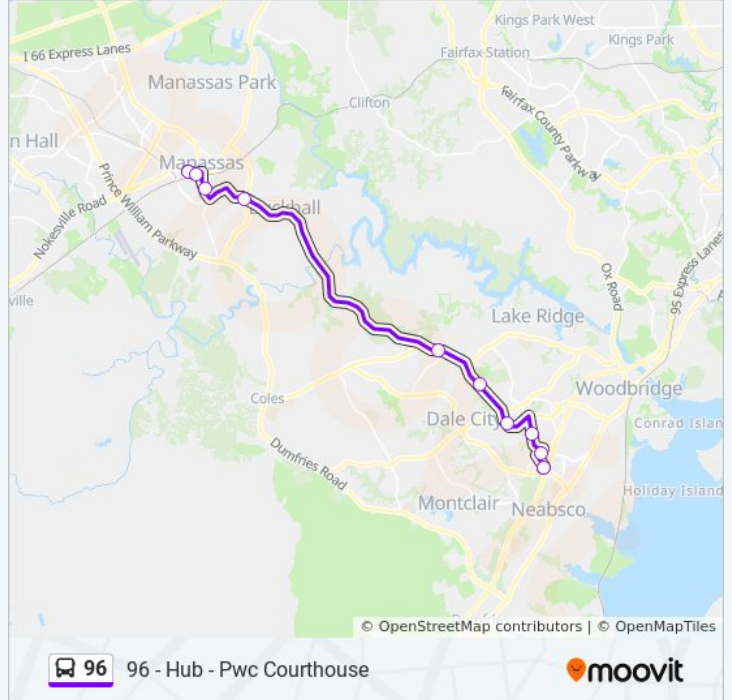

Direction: 96 - Hub - Pwc Courthouse

10 stops

[VIEW LINE SCHEDULE](#)

- Omniride Transit Center Departures
- Potomac Festival After Omniride
- Smoketown Rd @ Nazarene Way
- Prince William Pkwy @ Golansky Blvd
- Prince William Pkwy @ Hillendale Dr
- Prince William Pkwy @ Mccoart Building
- Wellington Rd @ Market St
- Grant Ave @ Bartow St
- Church St @ Center St
- Hub - Pwc Courthouse

96 bus Time Schedule

96 - Hub - Pwc Courthouse Route Timetable:

Sunday	Not Operational
Monday	5:15 AM - 6:45 PM
Tuesday	5:15 AM - 6:45 PM
Wednesday	5:15 AM - 6:45 PM
Thursday	5:15 AM - 6:45 PM
Friday	5:15 AM - 6:45 PM
Saturday	7:35 AM - 6:50 PM

96 bus Info

Direction: 96 - Hub - Pwc Courthouse

Stops: 10

Trip Duration: 45 min

Line Summary:

 **96** 96 - Hub - Pwc Courthouse

Direction: 96 - Omniride Transit Center

10 stops

[VIEW LINE SCHEDULE](#)

- Hub - Pwc Courthouse
- Center St @ Church St
- Grant Ave @ Byrd Dr
- Wellington Rd @ Market St
- Prince William Pkwy @ Marblestone Dr
- Prince William Pkwy @ Hillendale Dr
- Prince William Pkwy @ Sonora St
- Smoketown Rd @ Nazarene Way
- Potomac Festival Before Omniride
- Omniride Transit Center Departures