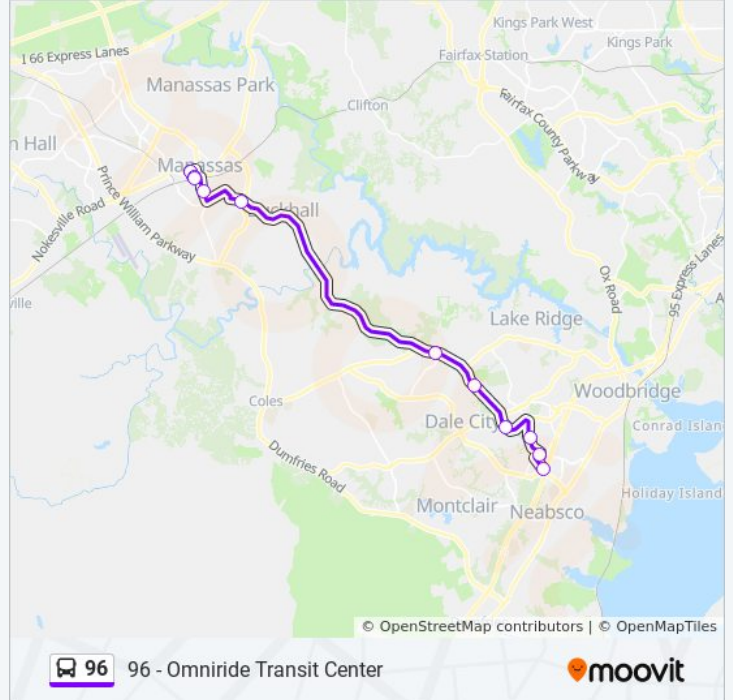

Direction: 96 - Hub - Pwc Courthouse

10 stops

[VIEW LINE SCHEDULE](#)

- Omniride Transit Center Departures
- Potomac Festival After Omniride
- Smoketown Rd @ Nazarene Way
- Prince William Pkwy @ Golansky Blvd
- Prince William Pkwy @ Hillendale Dr
- Prince William Pkwy @ Mccoart Building
- Wellington Rd @ Market St
- Grant Ave @ Bartow St
- Church St @ Center St
- Hub - Pwc Courthouse

[VIEW LINE SCHEDULE](#)

- Hub - Pwc Courthouse
- Center St @ Church St
- Grant Ave @ Byrd Dr
- Wellington Rd @ Market St
- Prince William Pkwy @ Marblestone Dr
- Prince William Pkwy @ Hillendale Dr
- Prince William Pkwy @ Sonora St
- Smoketown Rd @ Nazarene Way
- Potomac Festival Before Omniride
- Omniride Transit Center Departures

96 bus Time Schedule

96 - Omniride Transit Center Route Timetable:

Sunday	Not Operational
Monday	5:20 AM - 7:30 PM
Tuesday	5:20 AM - 7:30 PM
Wednesday	5:20 AM - 7:30 PM
Thursday	5:20 AM - 7:30 PM
Friday	5:20 AM - 7:30 PM
Saturday	7:35 AM - 7:35 PM

96 bus Info

Direction: 96 - Omniride Transit Center

Stops: 10

Trip Duration: 45 min

Line Summary:

96 bus time schedules and route maps are available in an offline PDF at moovitapp.com. Use the [Moovit App](#) to see live bus times, train schedule or subway schedule, and step-by-step directions for all public transit in Washington, D.C. - Baltimore, MD.