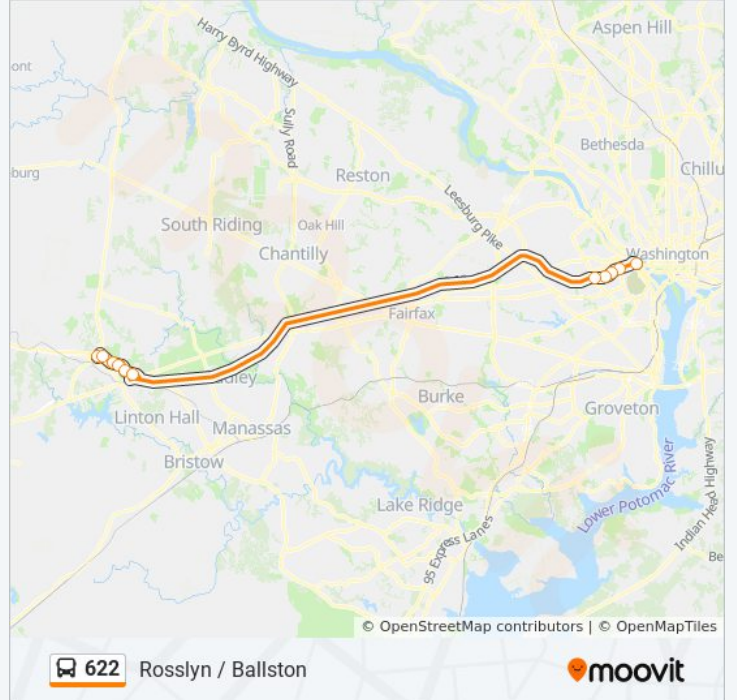

Direction: Haymarket

10 stops

[VIEW LINE SCHEDULE](#)

Wilson Blvd @ N Kent St

Wilson Blvd @ N Veitch St

Wilson Blvd, Wb @ N Herndon Street, Ns

N Fairfax Dr @ N Kansas St

N Fairfax Dr @ N Taylor St

- Heathcote Lot
- Heathcote Blvd @ Old Carolina Rd
- Heathcote Blvd @ Abberley Loop
- Heathcote Blvd @ Legend Dr
- Heathcote Blvd @ Trek Way
- Heathcote Blvd @ Heritage Hunt Dr
- University Commuter Lot
- N Fairfax Dr @ N Taylor St
- N Fairfax Dr @ N Lincoln St
- Clarendon Blvd, Eb @ N Highland Street, Ns
- Clarendon Blvd, Eb @ N Wayne Street, Ns
- Wilson Blvd @ N Kent St

622 bus Time Schedule

Rosslyn / Ballston Route Timetable:

Sunday	Not Operational
Monday	5:30 AM - 8:00 AM
Tuesday	5:30 AM - 8:00 AM
Wednesday	5:30 AM - 8:00 AM
Thursday	5:30 AM - 8:00 AM
Friday	5:30 AM - 8:00 AM
Saturday	Not Operational

622 bus Info

Direction: Rosslyn / Ballston

Stops: 12

Trip Duration: 56 min

Line Summary:

622 bus time schedules and route maps are available in an offline PDF at moovitapp.com. Use the [Moovit App](#) to see live bus times, train schedule or subway schedule, and step-by-step directions for all public transit in Washington, D.C. - Baltimore, MD.