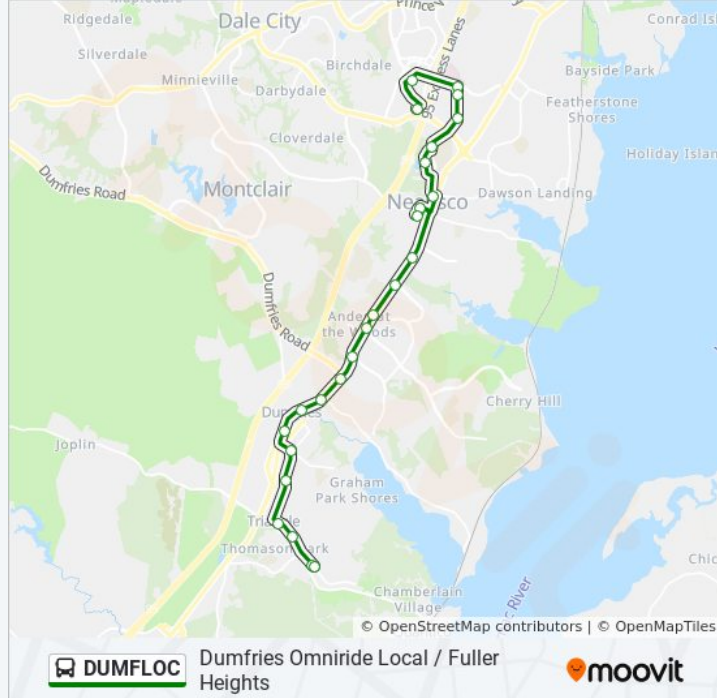

DUMFLOC bus Info

Direction: Dumfries Omniride Local To Fuller Heights

Stops: 26

Trip Duration: 42 min

Line Summary:

 [DUMFLOC bus Line Map](#)

Graham Park Rd @ Old Triangle Rd
Old Triangle Rd @ Soundview Cir
Old Triangle Rd @ Bradys Hill Rd
Fuller Heights Rd @ Old Triangle Rd
Fuller Heights Rd @ Kerill Rd
Fuller Heights Rd @ Perry St
The Lofts at Little Creek Departures

Direction: Dumfries Omniride Local / Fuller Heights

26 stops

[VIEW LINE SCHEDULE](#)

Omniride Transit Center Departures
Potomac Festival After Omniride
Opitz Blvd @ Potomac Centre Blvd
Potomac Center Blvd @ Central Bridge Plz
Potomac Center Blvd @ Potomac Town Ctr
Neabsco Mills Rd @ N College Dr
N College Dr @ Nova Campus
Neabsco Mills Rd @ Route 1
Ferlazzo Building
Cardinal Dr @ Donald Curtis Dr
Route 1 @ American Eagle Blvd
Route 1 @ Fox Lair Dr
Route 1 @ River Ridge Blvd
Route 1 @ Allen Dent Rd
Route 1 @ Wayside Dr
Route 1 @ Dumfries Rd
N Main St @ Graham St
N Main St @ Washington St
S Main St @ Lansing Ct
Graham Park Rd @ Old Triangle Rd
Old Triangle Rd @ Soundview Cir

DUMFLOC bus Info

Direction: Dumfries Omniride Local / Fuller Heights

Stops: 26

Trip Duration: 46 min

Line Summary:

Old Triangle Rd @ Bradys Hill Rd

Fuller Heights Rd @ Old Triangle Rd

Fuller Heights Rd @ Kerill Rd

Fuller Heights Rd @ Perry St

The Lofts at Little Creek Departures

Direction: Dumfries Omniride Local / Omniride Transit Center

25 stops

[VIEW LINE SCHEDULE](#)

The Lofts at Little Creek Departures

Fuller Heights Rd @ Bethlehem Church Rd