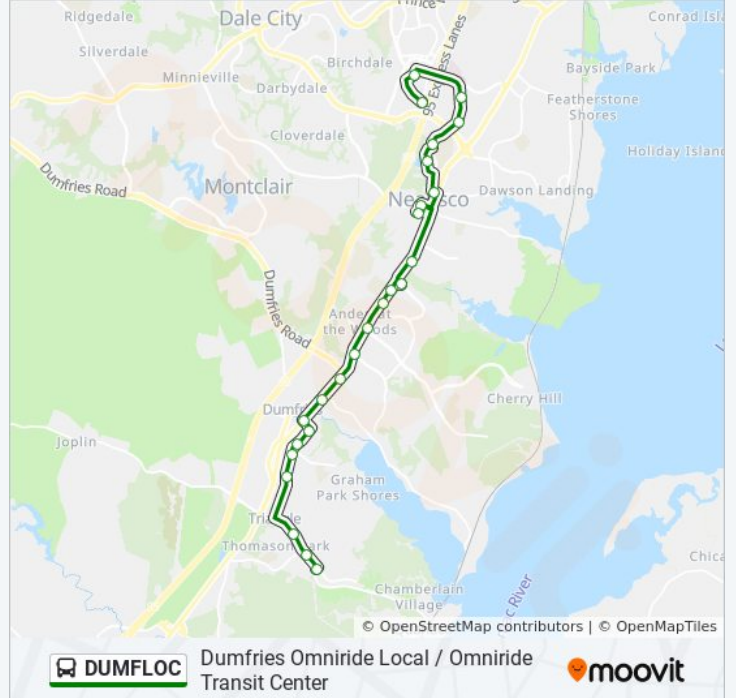

Direction: Dumfries Omniride Local / Fuller Heights

26 stops

[VIEW LINE SCHEDULE](#)

Omniride Transit Center Departures
Potomac Festival After Omniride
Opitz Blvd @ Potomac Centre Blvd
Potomac Center Blvd @ Central Bridge Plz
Potomac Center Blvd @ Potomac Town Ctr
Neabsco Mills Rd @ N College Dr
N College Dr @ Nova Campus
Neabsco Mills Rd @ Route 1
Ferlazzo Building
Cardinal Dr @ Donald Curtis Dr
Route 1 @ American Eagle Blvd
Route 1 @ Fox Lair Dr
Route 1 @ River Ridge Blvd
Route 1 @ Allen Dent Rd
Route 1 @ Wayside Dr
Route 1 @ Dumfries Rd
N Main St @ Graham St
N Main St @ Washington St
S Main St @ Lansing Ct
Graham Park Rd @ Old Triangle Rd
Old Triangle Rd @ Soundview Cir

DUMFLOC bus Info

Direction: Dumfries Omniride Local / Omniride Transit Center

Stops: 25

Trip Duration: 50 min

Line Summary:

Neabsco Mills Rd @ Route 1

S College Rd @ Nova Campus

Neabsco Mills Rd @ Freedom High

Potomac Center Blvd @ Sheffield Way

Potomac Center Blvd @ Potomac Branch Dr

Potomac Festival Before Omniride

Omniride Transit Center Departures

DUMFLOC bus time schedules and route maps are available in an offline PDF at moovitapp.com. Use the [Moovit App](#) to see live bus times, train schedule or subway schedule, and step-by-step directions for all public transit in Washington, D.C. - Baltimore, MD.