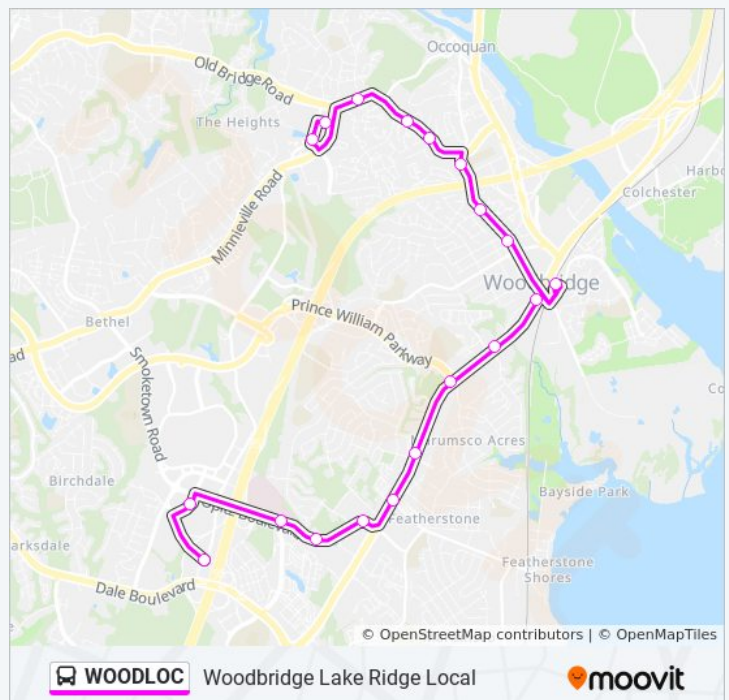

Potomac Festival Before Omniride

Omniride Transit Center Departures

Direction: Woodbridge Lake Ridge Omniride Local

18 stops

[VIEW LINE SCHEDULE](#)

Lake Ridge Commuter Lot Departures

Old Bridge Rd @ Clipper Dr

Route 1 @ Prince William Pkwy

Route 1 @ Bel Air Rd

Route 1 @ Featherstone Dr

Opitz Blvd @ Montgomery Ave

2200 Opitz Blvd

Opitz Blvd @ Sentara Medical Center

Potomac Festival Before Omniride

Omniride Transit Center Departures

WOODLOC bus Time Schedule

Woodbridge Lake Ridge Omniride Local Route
Timetable:

Sunday	6:55 AM
Monday	Not Operational
Tuesday	Not Operational
Wednesday	Not Operational
Thursday	Not Operational
Friday	Not Operational
Saturday	6:55 AM

WOODLOC bus Info

Direction: Woodbridge Lake Ridge Omniride Local

Stops: 18

Trip Duration: 40 min

Line Summary:

WOODLOC bus time schedules and route maps are available in an offline PDF at moovitapp.com. Use the [Moovit App](#) to see live bus times, train schedule or subway schedule, and step-by-step directions for all public transit in Washington, D.C. - Baltimore, MD.