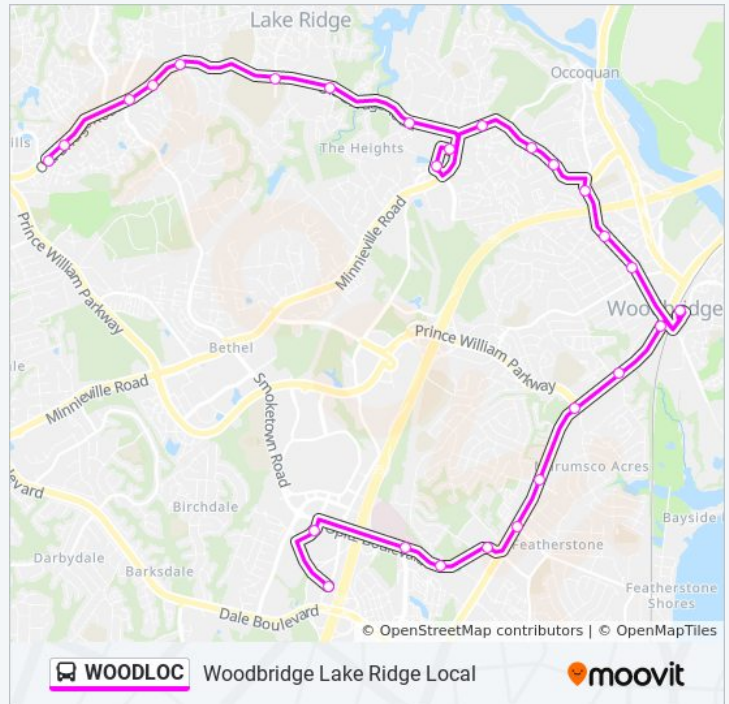

WOODLOC bus Info

Direction: Woodbridge A Omnilink / Tacketts Mill Via Marumsc

Stops: 41

Trip Duration: 95 min

Line Summary:

Old Bridge Rd @ Colby Dr
 Old Bridge Rd @ Oakwood Dr
 Old Bridge Rd @ Antietam Rd
 Old Bridge Rd @ Hedges Run Dr
 Old Bridge Rd @ Dillingham Sq
 Old Bridge Rd @ Smoketown Rd
 Old Bridge Rd @ Westridge Dr
 Old Bridge Rd @ Touchtone Cir
 Prince William Pkwy @ Hillendale Dr
 Prince William Pkwy @ Hoffman Dr
 Minnieville Rd @ Prince William Pkwy
 Smoketown Plaza Shopping Center
 Minnieville Rd @ Caton Hill Rd
 Caton Hill Rd @ Great Oaks Drive
 Caton Hill Rd @ Killarney Dr
 Caton Hill Rd @ Telegraph Rd
 Telegraph Rd @ Prince William Pkwy
 Worth Ave @ Prince William Pkwy
 Potomac Mills Mall @ Buy Buy Baby
 Potomac Mills Cir @ Biddeford Way
 Potomac Mills Rd @ Potomac Mills Cir
 Potomac Festival Before Omniride
 Omniride Transit Center Departures

Direction: Woodbridge B Omnlink / Prtc Transit Ctr Via MarumSCO

27 stops

[VIEW LINE SCHEDULE](#)

Old Bridge Rd @ Titania Way
 Old Bridge Rd @ Old Bridge Ln
 Old Bridge Rd @ Smoketown Rd
 Old Bridge Rd @ Cricket Ln
 Old Bridge Rd @ Hedges Run Dr

Old Bridge Rd @ Antietam Rd
 Old Bridge Rd @ Oakwood Dr
 Old Bridge Rd @ Colby Dr
 Tackett's Mill Commuter Lot
 Lake Ridge Commuter Lot Departures
 Old Bridge Rd @ Clipper Dr
 Old Bridge Rd @ Wood Hollow Dr
 Old Bridge Rd @ Elysian Dr
 Occoquan Rd @ Devils Reach Rd
 Occoquan Rd @ Hylton Ave
 Occoquan Rd @ F St
 Woodbridge Vre Station Departures
 Route 1 @ Occoquan Rd
 Route 1 @ Marys Way
 Route 1 @ Prince William Pkwy
 Route 1 @ Bel Air Rd
 Route 1 @ Featherstone Dr
 Opitz Blvd @ Montgomery Ave
 2200 Opitz Blvd
 Opitz Blvd @ Sentara Medical Center
 Potomac Festival Before Omniride
 Omniride Transit Center Departures

WOODLOC bus Info

Direction: Woodbridge B Omnilink / Prtc Transit Ctr
 Via Marumsc
Stops: 27
Trip Duration: 65 min
Line Summary:

Direction: Woodbridge B Omnilink / Tacketts Mill Via Chinn

45 stops
[VIEW LINE SCHEDULE](#)