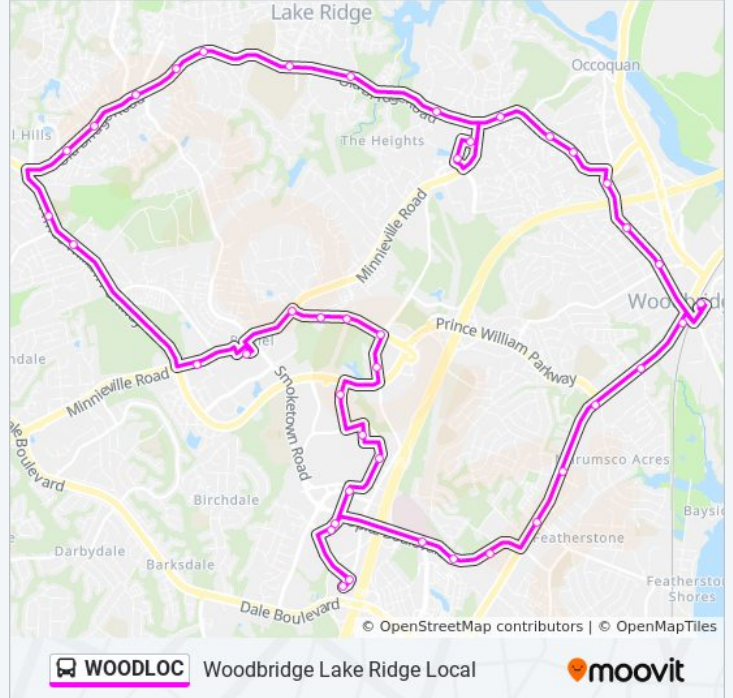

Woodbridge Lake Ridge Local

Direction: Woodbridge A Omnilink / Tacketts Mill Via Marumsc

41 stops

[VIEW LINE SCHEDULE](#)

Omniride Transit Center Departures

Potomac Festival After Omniride

Opitz Blvd @ Potomac Centre Blvd

Woodbridge A Omnilink / Tacketts Mill Via Marumsc Route Timetable:

Sunday	7:35 AM - 10:05 PM
Monday	6:05 AM - 10:05 PM
Tuesday	6:05 AM - 10:05 PM
Wednesday	6:05 AM - 10:05 PM
Thursday	6:05 AM - 10:05 PM
Friday	6:05 AM - 10:05 PM
Saturday	7:35 AM - 10:05 PM

WOODLOC bus Info

Direction: Woodbridge A Omnilink / Tacketts Mill Via Marumsc

Stops: 41

Trip Duration: 95 min

Line Summary:

Old Bridge Rd @ Colby Dr
 Old Bridge Rd @ Oakwood Dr
 Old Bridge Rd @ Antietam Rd
 Old Bridge Rd @ Hedges Run Dr
 Old Bridge Rd @ Dillingham Sq
 Old Bridge Rd @ Smoketown Rd
 Old Bridge Rd @ Westridge Dr
 Old Bridge Rd @ Touchtone Cir
 Prince William Pkwy @ Hillendale Dr
 Prince William Pkwy @ Hoffman Dr
 Minnieville Rd @ Prince William Pkwy
 Smoketown Plaza Shopping Center
 Minnieville Rd @ Caton Hill Rd
 Caton Hill Rd @ Great Oaks Drive
 Caton Hill Rd @ Killarney Dr
 Caton Hill Rd @ Telegraph Rd
 Telegraph Rd @ Prince William Pkwy
 Worth Ave @ Prince William Pkwy
 Potomac Mills Mall @ Buy Buy Baby
 Potomac Mills Cir @ Biddeford Way
 Potomac Mills Rd @ Potomac Mills Cir
 Potomac Festival Before Omniride
 Omniride Transit Center Departures

Direction: Woodbridge B Omnlink / Prtc Transit Ctr Via MarumSCO

27 stops

[VIEW LINE SCHEDULE](#)

Old Bridge Rd @ Titania Way
 Old Bridge Rd @ Old Bridge Ln
 Old Bridge Rd @ Smoketown Rd
 Old Bridge Rd @ Cricket Ln
 Old Bridge Rd @ Hedges Run Dr