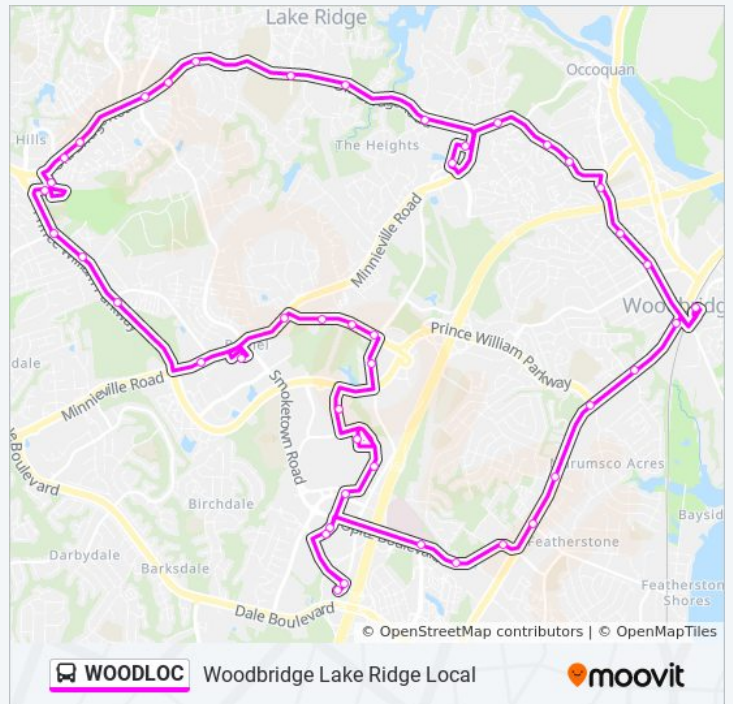

WOODLOC bus Time Schedule

Woodbridge B Omnilink / Tacketts Mill Via Chinn
 Route Timetable:

Sunday	7:35 AM - 10:05 PM
Monday	6:05 AM - 10:05 PM
Tuesday	6:05 AM - 10:05 PM
Wednesday	6:05 AM - 10:05 PM
Thursday	6:05 AM - 10:05 PM
Friday	6:05 AM - 10:05 PM
Saturday	7:35 AM - 10:05 PM

Caton Hill Rd @ Telegraph Rd
 Caton Hill Rd @ Killarney Dr
 Caton Hill Rd @ Southern Oaks Way
 Minnieville Rd @ Caton Hill Rd
 Smoketown Plaza Shopping Center
 Minnieville Rd @ Elm Farm Rd
 Prince William Pkwy @ Elm Farm Rd
 Prince William Pkwy @ Pennington Ln
 Prince William Pkwy @ Hillendale Dr
 Chinn Park Dr @ Prince William Pkwy
 Troupe St @ Cordelia Ct
 Old Bridge Rd @ Titania Way
 Old Bridge Rd @ Old Bridge Ln
 Old Bridge Rd @ Smoketown Rd
 Old Bridge Rd @ Cricket Ln
 Old Bridge Rd @ Hedges Run Dr
 Old Bridge Rd @ Antietam Rd
 Old Bridge Rd @ Oakwood Dr
 Old Bridge Rd @ Colby Dr
 Tackett's Mill Commuter Lot
 Lake Ridge Commuter Lot Departures
 Old Bridge Rd @ Clipper Dr
 Old Bridge Rd @ Wood Hollow Dr
 Old Bridge Rd @ Elysian Dr
 Occoquan Rd @ Devils Reach Rd
 Occoquan Rd @ Hylton Ave
 Occoquan Rd @ F St
 Woodbridge Vre Station Departures
 Route 1 @ Occoquan Rd
 Route 1 @ Marys Way
 Route 1 @ Prince William Pkwy
 Route 1 @ Bel Air Rd
 Route 1 @ Featherstone Dr

WOODLOC bus Info

Direction: Woodbridge B Omnlink / Tacketts Mill
 Via Chinn

Stops: 45

Trip Duration: 95 min

Line Summary:

Opitz Blvd @ Montgomery Ave

2200 Opitz Blvd

Opitz Blvd @ Sentara Medical Center

Potomac Festival Before Omniride

Omniride Transit Center Departures

Direction: Woodbridge Lake Ridge Omniride Local

18 stops

[VIEW LINE SCHEDULE](#)

Lake Ridge Commuter Lot Departures

Old Bridge Rd @ Clipper Dr