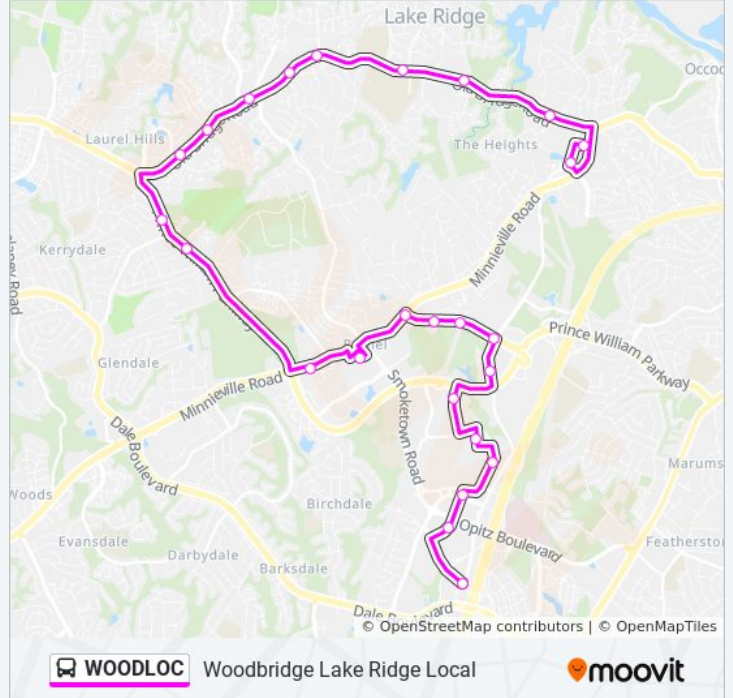

Stops: 24

Trip Duration: 49 min

Line Summary:

Potomac Mills Mall @ Buy Buy Baby

Potomac Mills Cir @ Biddeford Way

Potomac Mills Rd @ Potomac Mills Cir

Potomac Festival Before Omniride

Omniride Transit Center Departures

Woodbridge Lake Ridge Local

Direction: Woodbridge A Omnilink / Tacketts Mill Via Marumsc

41 stops

[VIEW LINE SCHEDULE](#)

Omniride Transit Center Departures

Potomac Festival After Omniride

Opitz Blvd @ Potomac Centre Blvd

Potomac Festival Before Omniride

Omniride Transit Center Departures

Direction: Woodbridge Lake Ridge Omniride Local

18 stops

[VIEW LINE SCHEDULE](#)

Lake Ridge Commuter Lot Departures

Old Bridge Rd @ Clipper Dr

WOODLOC bus Info

Direction: Woodbridge Lake Ridge Omniride Local

Stops: 18

Trip Duration: 40 min

Line Summary:

WOODLOC bus time schedules and route maps are available in an offline PDF at moovitapp.com. Use the [Moovit App](#) to see live bus times, train schedule or subway schedule, and step-by-step directions for all public transit in Washington, D.C. - Baltimore, MD.