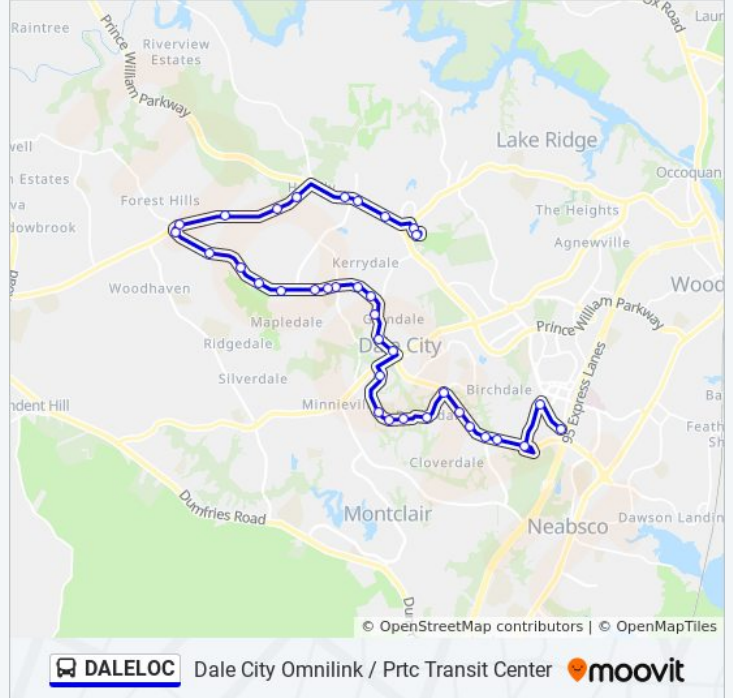

Sunday	6:47 AM - 9:35 PM
Monday	5:14 AM - 9:21 PM
Tuesday	5:14 AM - 9:21 PM
Wednesday	5:14 AM - 9:21 PM
Thursday	5:14 AM - 9:21 PM
Friday	5:14 AM - 9:21 PM
Saturday	6:47 AM - 9:35 PM

DALELOC bus Info

Direction: Dale City Omnlink / Prtc Transit Center

Stops: 35

Trip Duration: 51 min

Line Summary:

Dale Blvd @ Lindendale Rd
 Dale Blvd @ Keytone Rd
 Dale Blvd @ Delaney Rd
 Dale Blvd @ Kirkdale Dr
 Dale Blvd @ Kerrydale Rd
 Dale Blvd @ Greenwood Dr
 Dale Blvd @ Glendale Rd
 Dale Blvd @ Minnieville Rd
 Darbydale Ave @ Worchester Dr
 Darbydale Ave @ Eastlawn Ave
 Darbydale Ave @ Emberdale Dr
 Darbydale Ave @ Dixon Ct
 Darbydale Ave @ Danville Rd
 Darbydale Ave @ Dale Blvd
 Dale Blvd @ Cloverdale Rd
 Dale Blvd @ Cherrydale Dr
 Dale Blvd @ Benita Fitzgerald Dr
 Dale Blvd @ Birchdale Ave
 Gideon Dr @ Dale Blvd
 Gideon Dr @ Town Center Rd
 Omniride Transit Center Departures