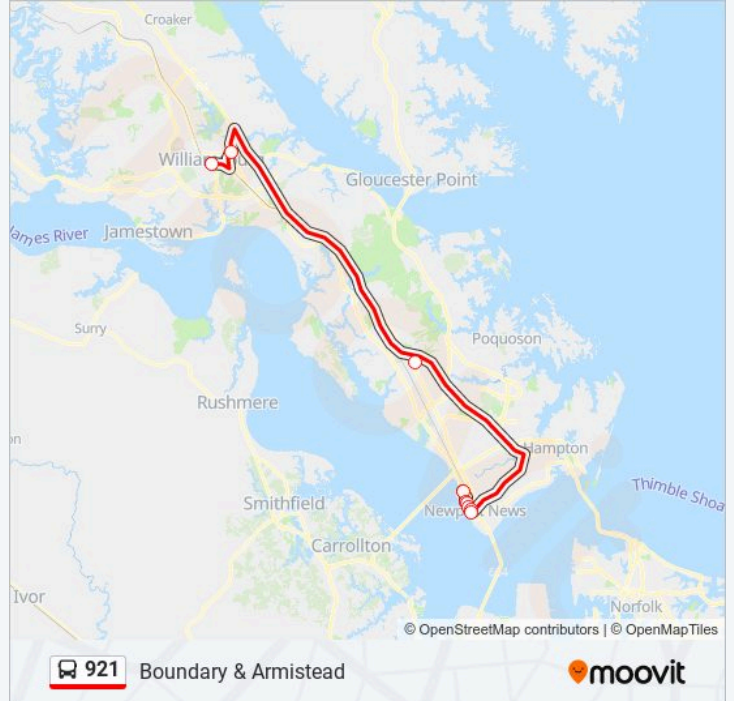

Washington & 34th

Capitol Landing & Merrimac

Boundary & Armistead

### 921 bus Info

**Direction:** Boundary & Armistead

**Stops:** 8

**Trip Duration:** 45 min

**Line Summary:**

**Direction: Washington & 34th**

9 stops

[VIEW LINE SCHEDULE](#)