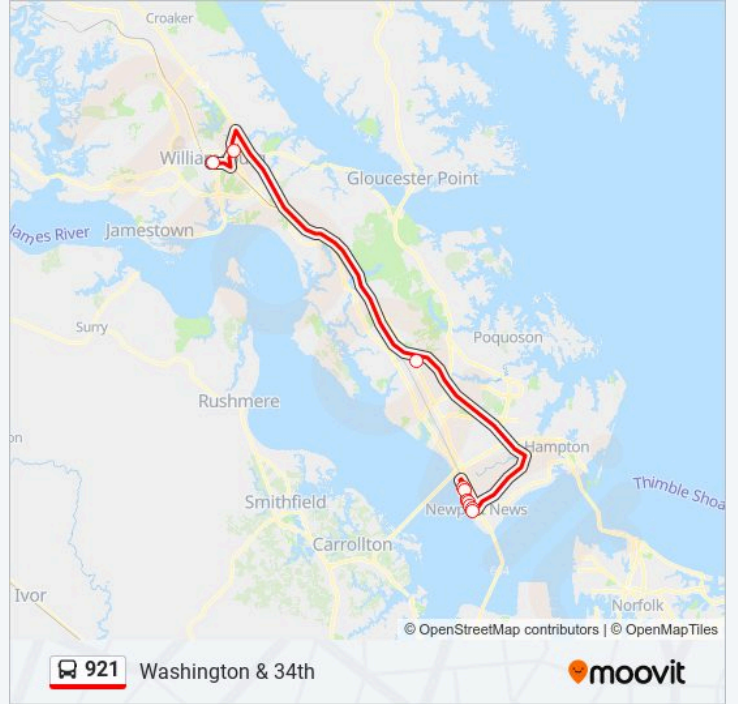

Washington & 34th

Capitol Landing & Merrimac

Boundary & Armistead

### 921 bus Info

**Direction:** Boundary & Armistead

**Stops:** 8

**Trip Duration:** 45 min

**Line Summary:**

**Direction: Washington & 34th**

9 stops

[VIEW LINE SCHEDULE](#)

Boundary & Armistead

Capitol Landing & Merrimac

River Road

North Gate Grumman Shelter

Washington & 49th

Washington & 46th

Washington & 41st

Washington & 37th

**921 bus Info**

**Direction:** Washington & 34th

**Stops:** 9

**Trip Duration:** 45 min

**Line Summary:**

921 bus time schedules and route maps are available in an offline PDF at [moovitapp.com](https://moovitapp.com). Use the Moovit App to see live bus times, train schedule or subway schedule, and step-by-step directions for all public transit in Washington, D.C. - Baltimore, MD.