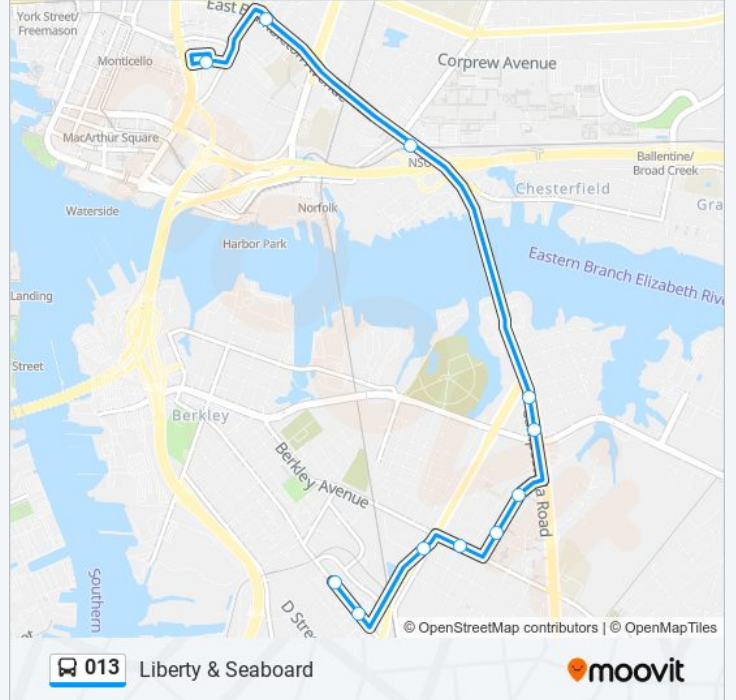

013 bus Info

Direction: Liberty & Seaboard

Stops: 21

Trip Duration: 29 min

Line Summary:

Border & Drayton

Border & Bethel

Liberty & Greer

Liberty & Fitchett

Liberty & Commerce

Liberty & 20th

Liberty & Seaboard

Direction: Liberty & Seaboard

11 stops

[VIEW LINE SCHEDULE](#)

Dntc

Liberty & 20th

Liberty & Seaboard

013 bus Time Schedule

Liberty & Seaboard Route Timetable:

Sunday	12:45 AM - 9:48 PM
Monday	6:48 PM - 11:48 PM
Tuesday	12:48 AM - 11:48 PM
Wednesday	12:48 AM - 11:48 PM
Thursday	12:48 AM - 11:48 PM
Friday	12:48 AM - 11:48 PM
Saturday	12:48 AM - 11:45 PM

013 bus Info

Direction: Liberty & Seaboard

Stops: 11

Trip Duration: 14 min

Line Summary:

013 bus time schedules and route maps are available in an offline PDF at moovitapp.com. Use the [Moovit App](#) to see live bus times, train schedule or subway schedule, and step-by-step directions for all public transit in Washington, D.C. - Baltimore, MD.