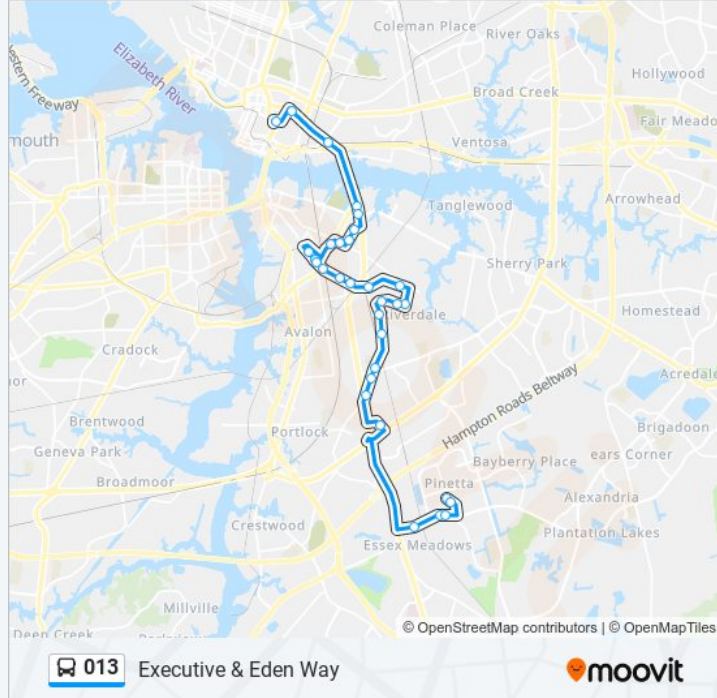

013 bus Info

Direction: Executive & Eden Way

Stops: 31

Trip Duration: 58 min

Line Summary:

Border & Windy

Stalham & Fireside

Fireside & Parkside

Volvo & Crossways

Volvo & Summit Pointe

Executive & Devry

Executive & Eden Way

Direction: Liberty & Seaboard

21 stops

[VIEW LINE SCHEDULE](#)

Executive & Eden Way

013 bus Info

Direction: Liberty & Seaboard

Stops: 21

Trip Duration: 29 min

Line Summary:

Border & Drayton

Border & Bethel

Liberty & Greer

Liberty & Fitchett

Liberty & Commerce

Liberty & 20th

Liberty & Seaboard

Direction: Liberty & Seaboard

11 stops

[VIEW LINE SCHEDULE](#)

Dntc