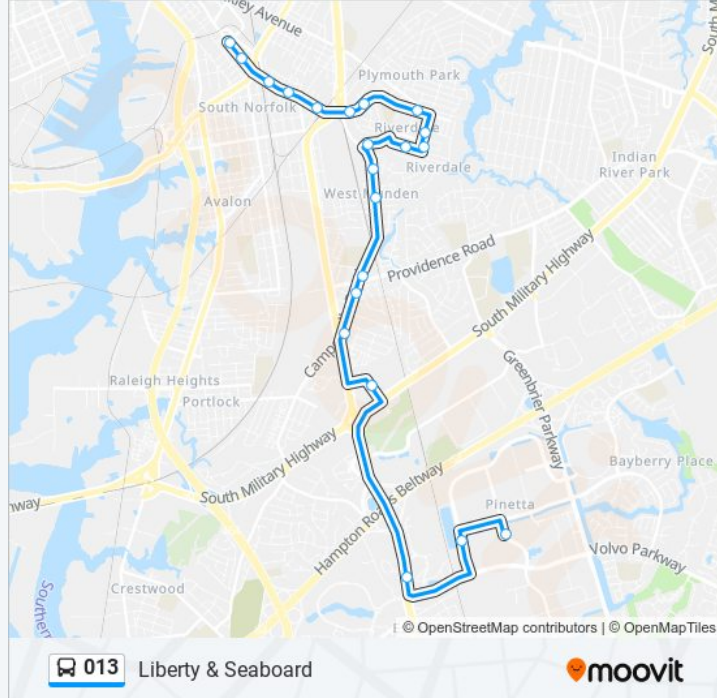

Volvo & Crossways

Volvo & Summit Pointe

Executive & Devry

Executive & Eden Way

Direction: Liberty & Seaboard

21 stops

[VIEW LINE SCHEDULE](#)

Executive & Eden Way

013 bus Info

Direction: Liberty & Seaboard

Stops: 21

Trip Duration: 29 min

Line Summary:

Border & Drayton

Border & Bethel

Liberty & Greer

Liberty & Fitchett

Liberty & Commerce

Liberty & 20th

Liberty & Seaboard

Direction: Liberty & Seaboard

11 stops

[VIEW LINE SCHEDULE](#)

Dntc

Liberty & 20th

Liberty & Seaboard

013 bus Time Schedule

Liberty & Seaboard Route Timetable:

Sunday	12:45 AM - 9:48 PM
Monday	6:48 PM - 11:48 PM
Tuesday	12:48 AM - 11:48 PM
Wednesday	12:48 AM - 11:48 PM
Thursday	12:48 AM - 11:48 PM
Friday	12:48 AM - 11:48 PM
Saturday	12:48 AM - 11:45 PM