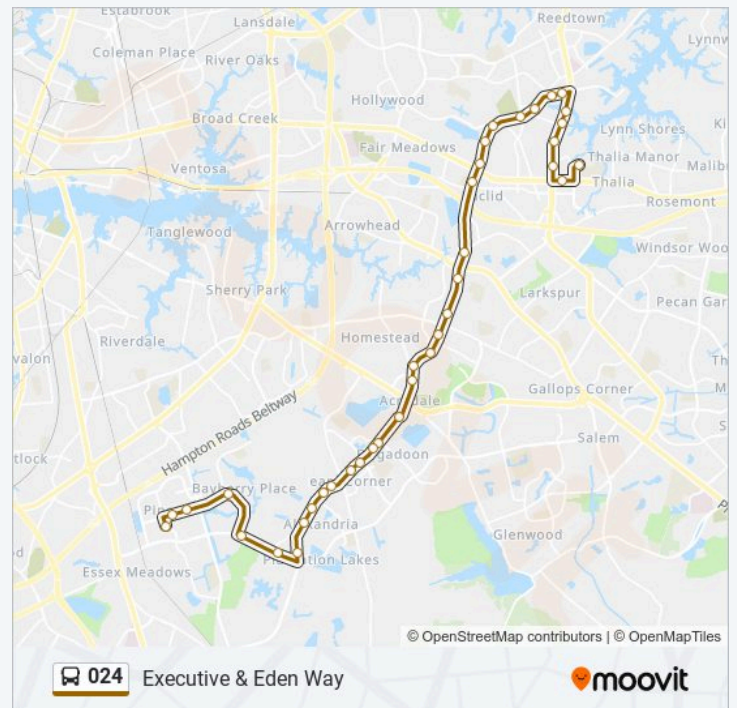

Volvo & Bishopstoke

Volvo & Eden Way N

Eden & Eden Square

Eden Way N & Crossways Shopping

Eden Way N & Kristina

Executive & Eden Way

Direction: Executive & Eden Way

Stops: 37

Trip Duration: 35 min

Line Summary:

Direction: Robert Hall & Military

41 stops

[VIEW LINE SCHEDULE](#)

024 bus Time Schedule

Robert Hall & Military Route Timetable:

Sunday