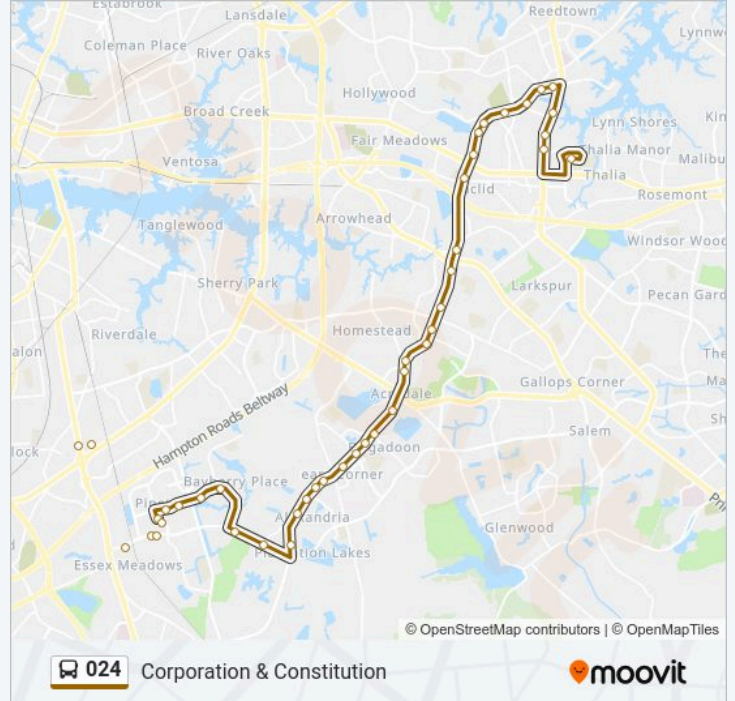

Kempsville & Whitehurst Landing

Kempsville & Langston

Kempsville & Minden

Kempsville & Lobaugh

Kempsville & Chief

Witchduck & Ruritan

Witchduck & Cleveland

Witchduck & Richard

Witchduck & Witchduck Ct

Witchduck & Lavender

Witchduck & Aragona

Witchduck & Merrimac

Pembroke & Moraine

Pembroke & Pembroke Lake

Independence & Jericho

Independence & Hinsdale

Independence & Jeanne

Corporation & Constitution

Direction: Executive & Eden Way

37 stops

[VIEW LINE SCHEDULE](#)

Corporation & Constitution

Virginia Beach & Central Park

Independence & Broad