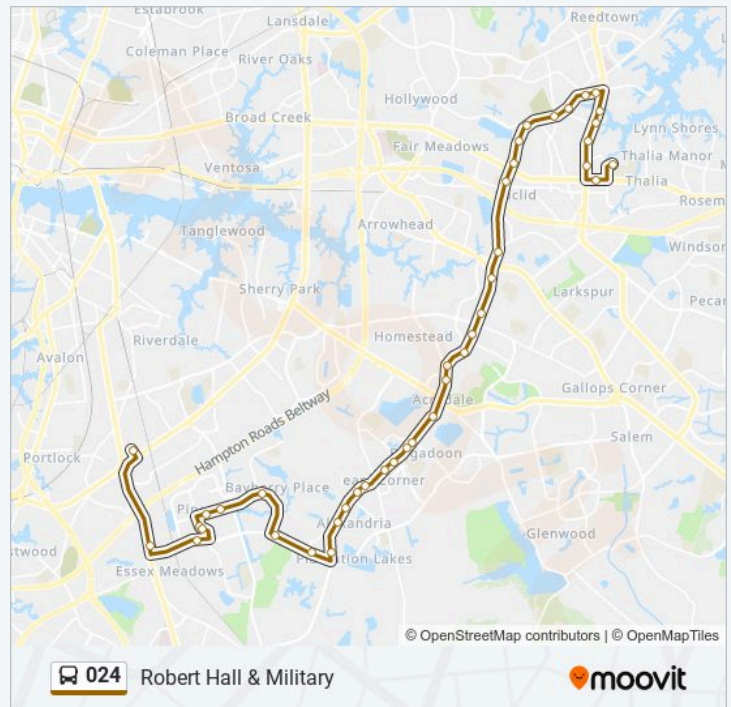

Monday	4:55 AM - 5:55 PM
Tuesday	4:55 AM - 5:55 PM
Wednesday	4:55 AM - 5:55 PM
Thursday	4:55 AM - 5:55 PM
Friday	4:55 AM - 5:55 PM
Saturday	6:00 AM - 6:00 PM

024 bus Info

Direction: Robert Hall & Military

Stops: 41

Trip Duration: 49 min

Line Summary:

Volvo & Eden Way N

Eden & Eden Square

Eden Way N & Crossways Shopping

Eden Way N & Kristina

Executive & Eden Way