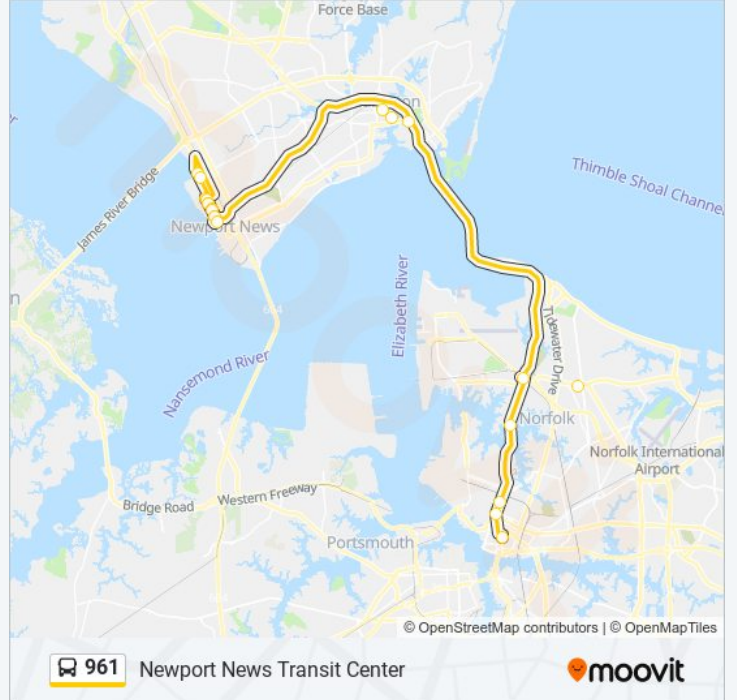

Direction: Dntc

15 stops

[VIEW LINE SCHEDULE](#)

North Gate Grumman Shelter
Washington & 49th
Washington & 46th
Washington & 41st
Washington & 37th
Newport News Transit Center
Hampton Transit Center
Pembroke & Wine
Eaton & Mill Point
Settlers Landing & Hampton Harbor
Wards Corner Transfer
Evelyn Butts & Avenue J
Monticello & 19th
Monticello & Princess Anne
Dntc

961 bus Info

Direction: Dntc

Stops: 15

Trip Duration: 58 min

Line Summary:

Direction: Newport News Transit Center

16 stops

[VIEW LINE SCHEDULE](#)

- Dntc
- Monticello & Princess Anne
- Monticello & 18th
- Granby & Kingsley
- Wards Corner Transfer
- Newport News Transit Center
- Washington & 37th
- Washington & 42nd
- Washington & 46th
- Washington & 49th
- River Road
- North Gate Grumman Shelter
- Washington & 49th
- Washington & 46th
- Washington & 41st
- Newport News Transit Center

961 bus Info

Direction: Newport News Transit Center

Stops: 16

Trip Duration: 52 min

Line Summary:

961 bus time schedules and route maps are available in an offline PDF at moovitapp.com. Use the [Moovit App](#) to see live bus times, train schedule or subway schedule, and step-by-step directions for all public transit in Washington, D.C. - Baltimore, MD.