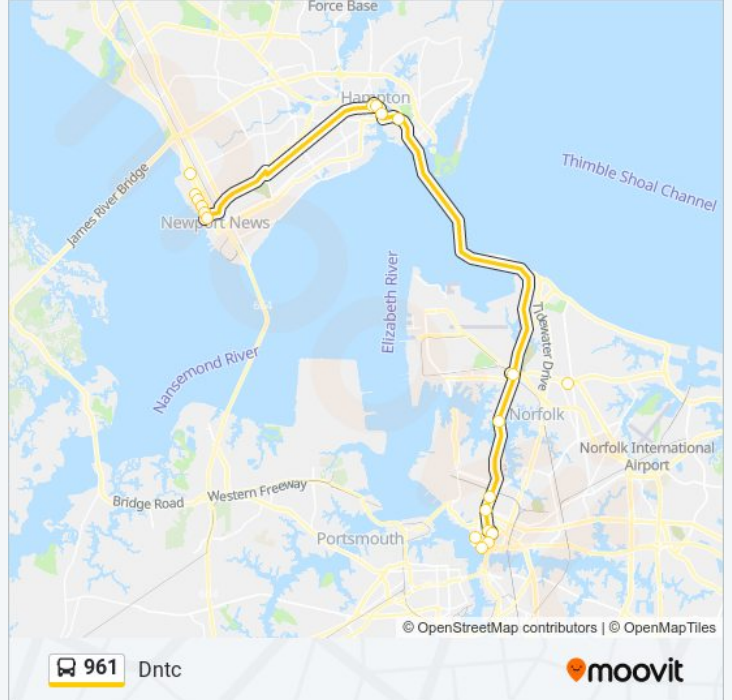

 **961**

Dntc

Get The App

The 961 bus line (Dntc) has 2 routes. For regular weekdays, their operation hours are:

(1) Dntc: 5:00 AM - 10:15 PM (2) Newport News Transit Center: 4:45 AM - 10:15 PM

Use the Moovit App to find the closest 961 bus station near you and find out when is the next 961 bus arriving.

Direction: Dntc

15 stops

[VIEW LINE SCHEDULE](#)

North Gate Grumman Shelter
Washington & 49th
Washington & 46th
Washington & 41st
Washington & 37th
Newport News Transit Center
Hampton Transit Center
Pembroke & Wine
Eaton & Mill Point
Settlers Landing & Hampton Harbor
Wards Corner Transfer
Evelyn Butts & Avenue J
Monticello & 19th
Monticello & Princess Anne
Dntc

961 bus Info

Direction: Dntc

Stops: 15

Trip Duration: 58 min

Line Summary:

Direction: Newport News Transit Center

16 stops

[VIEW LINE SCHEDULE](#)

- Dntc
- Monticello & Princess Anne
- Monticello & 18th
- Granby & Kingsley
- Wards Corner Transfer
- Newport News Transit Center
- Washington & 37th
- Washington & 42nd
- Washington & 46th
- Washington & 49th
- River Road
- North Gate Grumman Shelter
- Washington & 49th
- Washington & 46th
- Washington & 41st
- Newport News Transit Center