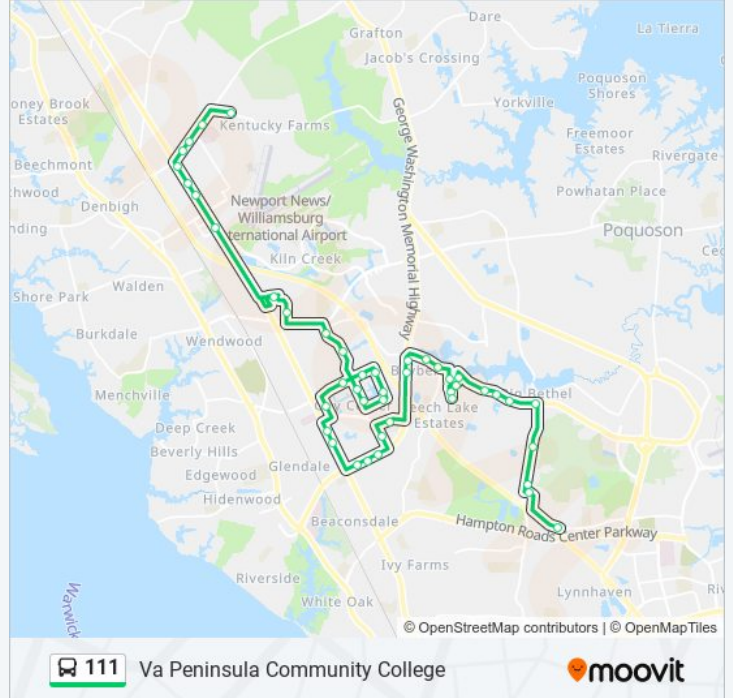

111 bus Info

Direction: Va Peninsula Community College

Stops: 44

Trip Duration: 74 min

Line Summary:

- Omni & Rock Landing
- Canon & Town Center
- Canon & Bluecrab
- City Center & Tugboat
- Fishing Point & City Center
- Jefferson & Kingsway
- Jefferson & Pilot House
- J Clyde Morris & Impala
- J Clyde Morris & Forrest
- J Clyde Morris & Port Landing
- Thimble Shoals & Great Oak
- Diligence & Rock Landing
- J Clyde Morris & Traverse
- J Clyde Morris & Harpersville
- Harpersville & Bayberry
- Harpersville & Saunders
- Daphia & Saunders 2
- Saint Egnatios & Ravolis
- Saint Egnatios & Rouvalis 2
- Daphia & Saint Egnatios
- Daphia & Saunders 2
- Saunders & Kingwood
- Saunders & Sanlun Lakes
- Saunders & Philmont
- Saunders & Big Bethel
- Big Bethel & Tupelo
- Big Bethel & Park
- Thomas Nelson & Big Bethel
- Va Peninsula Community College

Direction: Woodside & Old Denbigh

47 stops

[VIEW LINE SCHEDULE](#)

111 bus Time Schedule

Woodside & Old Denbigh Route Timetable:

Sunday

8:00 AM - 7:00 PM

Va Peninsula Community College

Jefferson & Thimble Shoals

Fishing Point & Gum Rock

City Center & Tug Boat

Canon & Bluecrab

Omni & Rock Landing

Rock Landing & Omni

Rock Landing & Blue Crab

City Center & Rock Landing

Stops: 47

Trip Duration: 73 min

Line Summary:

City Center & Canon

Canon & Achievement

Canon & Old Oyster Point

Criston & Hancock

Patrick Henry Mall