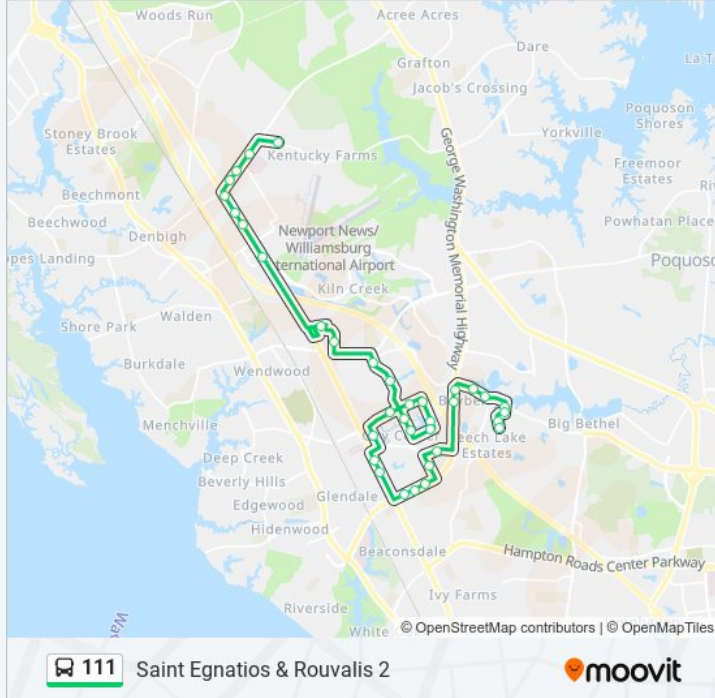

Criston & Hancock

Canon & Compass Way

Canon & Achievement

City Center & Canon

Rock Landing & City Center

Rock Landing & Omni

Omni & Rock Landing

Canon & Town Center

111 bus Info

Direction: Saint Egnatios & Rouvalis 2

Stops: 35

Trip Duration: 63 min

Line Summary:

Jefferson & Pilot House

J Clyde Morris & Impala

J Clyde Morris & Forrest

J Clyde Morris & Port Landing

Thimble Shoals & Great Oak

Diligence & Rock Landing

J Clyde Morris & Traverse

J Clyde Morris & Harpersville

Harpersville & Bayberry

Harpersville & Saunders

Daphia & Saunders 1

Daphia & Saunders 2

Saint Egnatios & Ravolis

Saint Egnatios & Rouvalis 2

Direction: Va Peninsula Community College

44 stops

[VIEW LINE SCHEDULE](#)

Woodside & Old Denbigh

Denbigh & Ridgewood