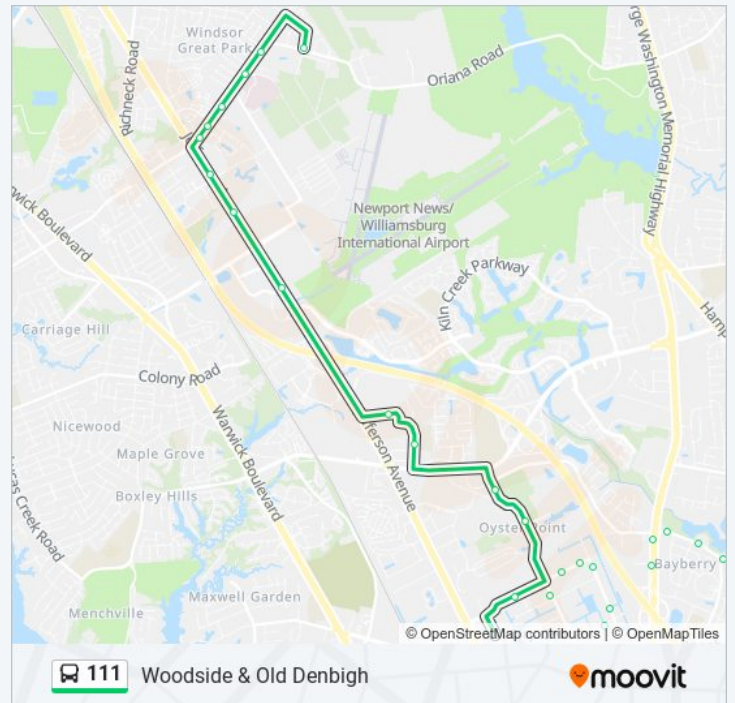

Use the Moovit App to find the closest 111 bus station near you and find out when is the next 111 bus arriving.

Direction: Saint Egnatios & Rouvalis 2

35 stops

[VIEW LINE SCHEDULE](#)

Woodside & Old Denbigh

Jefferson & Thimble Shoals

Fishing Point & Gum Rock

City Center & Tug Boat

Canon & Bluecrab

Omni & Rock Landing

Rock Landing & Omni

Rock Landing & Blue Crab

City Center & Rock Landing

Monday	8:00 AM - 10:00 PM
Tuesday	6:25 AM - 10:00 PM
Wednesday	6:25 AM - 10:00 PM
Thursday	6:25 AM - 10:00 PM
Friday	6:25 AM - 10:00 PM
Saturday	8:00 AM - 10:00 PM

111 bus Info

Direction: Woodside & Old Denbigh

Stops: 47

Trip Duration: 73 min

Line Summary:

City Center & Canon

Canon & Achievement

Canon & Old Oyster Point

Criston & Hancock

Patrick Henry Mall