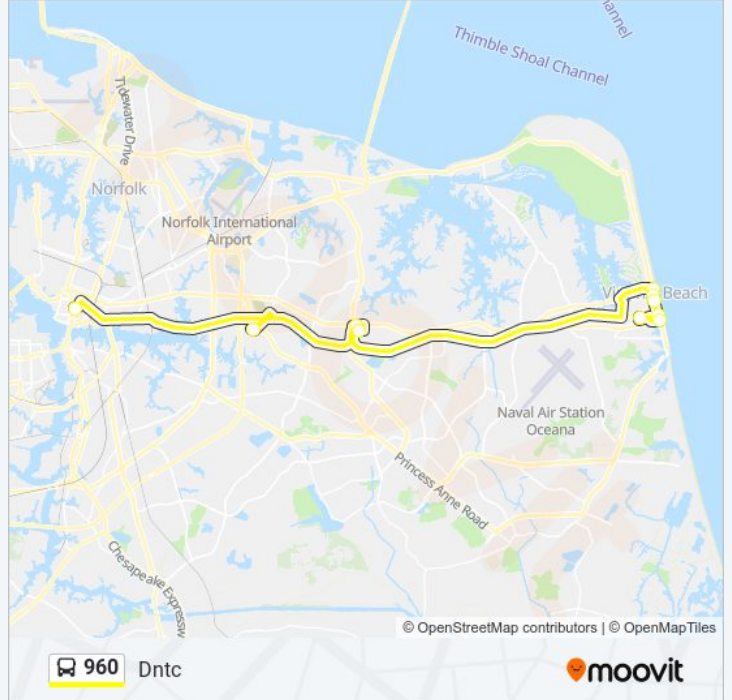

### Direction: Dntc

10 stops

[VIEW LINE SCHEDULE](#)

Parks & 19th

Pacific & Virginia Beach

Pacific & 19th

Pacific & 25th1/2

Pacific & 28th

Pacific & 30th

Virginia Beach & Central Park

Columbus & Central Park

Newtown Rd Station

Dntc

### 960 bus Time Schedule

Dntc Route Timetable:

Sunday	8:30 AM - 8:30 PM
Monday	6:40 AM - 8:40 PM
Tuesday	6:40 AM - 8:40 PM
Wednesday	6:40 AM - 8:40 PM
Thursday	6:40 AM - 8:40 PM
Friday	6:40 AM - 8:40 PM
Saturday	7:40 AM - 8:40 PM

### 960 bus Info

**Direction:** Dntc

**Stops:** 10

**Trip Duration:** 53 min

**Line Summary:**

**Direction: Parks & 19th**

6 stops

[VIEW LINE SCHEDULE](#)