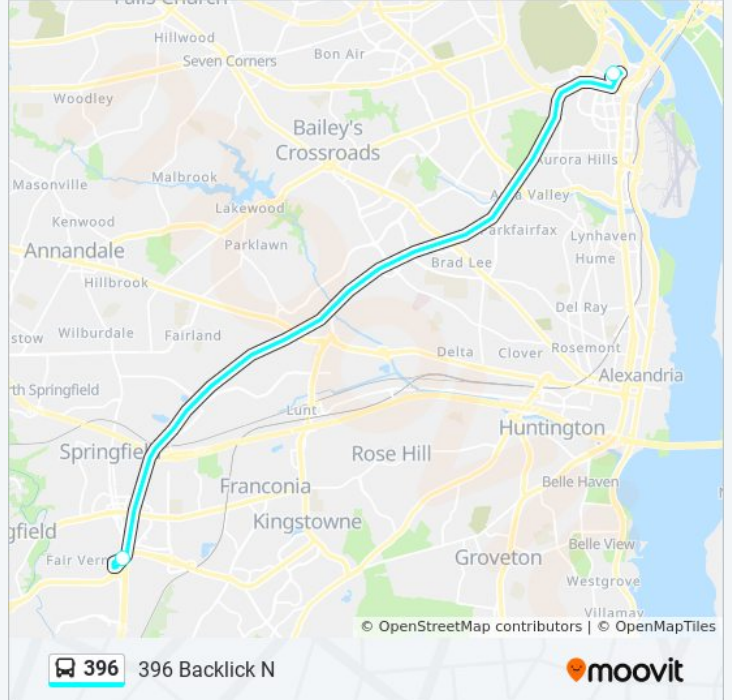

396

396 Backlick N

Get The App

The 396 bus line (396 Backlick N) has 2 routes. For regular weekdays, their operation hours are:

(1) 396 Backlick N: 3:10 PM - 7:20 PM (2) 396 Pentagon: 5:20 AM - 8:45 AM

Use the Moovit App to find the closest 396 bus station near you and find out when is the next 396 bus arriving.

Direction: 396 Backlick N

2 stops

[VIEW LINE SCHEDULE](#)

Metro Pentagon Bay L7

North Backlick P&R

396 bus Time Schedule

396 Backlick N Route Timetable:

Sunday	Not Operational
Monday	3:10 PM - 7:20 PM
Tuesday	3:10 PM - 7:20 PM
Wednesday	3:10 PM - 7:20 PM
Thursday	3:10 PM - 7:20 PM
Friday	3:10 PM - 7:20 PM
Saturday	Not Operational

396 bus Info

Direction: 396 Backlick N

Stops: 2

Trip Duration: 32 min

Line Summary:

Direction: 396 Pentagon

2 stops

[VIEW LINE SCHEDULE](#)

396 bus Info

Direction: 396 Pentagon

Stops: 2

Trip Duration: 27 min

Line Summary:

396 bus time schedules and route maps are available in an offline PDF at moovitapp.com. Use the [Moovit App](#) to see live bus times, train schedule or subway schedule, and step-by-step directions for all public transit in Washington, D.C. - Baltimore, MD.