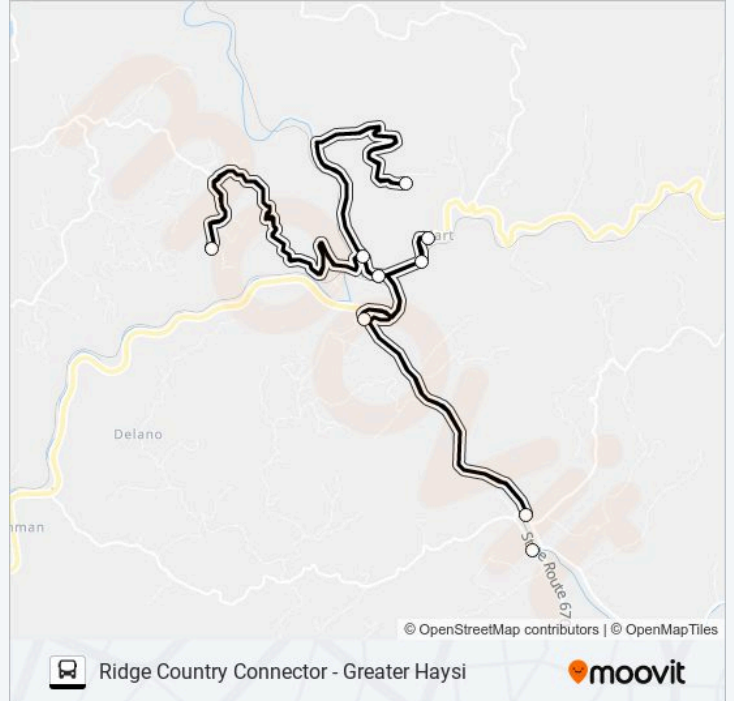

**RIDGE COUNTRY CONNECTOR - GREATER HAYSI  
bus Info****Direction:** Haysi Medical Center**Stops:** 7**Trip Duration:** 40 min**Line Summary:**

**Direction:**

9 stops

[VIEW LINE SCHEDULE](#)

Centennial Heights Apartments

**RIDGE COUNTRY CONNECTOR - GREATER HAYSI  
bus Time Schedule**

Route Timetable:

Sunday	Not Operational
Monday	7:00 AM - 1:30 PM
Tuesday	7:00 AM - 1:30 PM
Wednesday	7:00 AM - 1:30 PM
Thursday	7:00 AM - 1:30 PM
Friday	7:00 AM - 1:30 PM
Saturday	Not Operational

**RIDGE COUNTRY CONNECTOR - GREATER HAYSI  
bus Info**

**Direction:**

**Stops:** 9

**Trip Duration:** 60 min

**Line Summary:**

RIDGE COUNTRY CONNECTOR - GREATER HAYSI bus time schedules and route maps are available in an offline PDF at [moovitapp.com](https://moovitapp.com). Use the Moovit App to see live bus times, train schedule or subway schedule, and step-by-step directions for all public transit in Washington, D.C. - Baltimore, MD.

© 2024 Moovit - All Rights Reserved