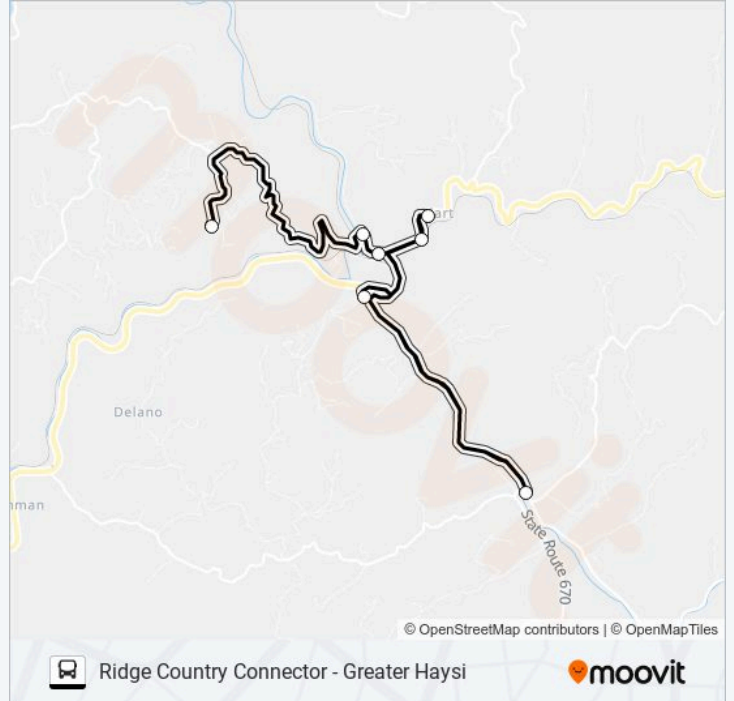

(1) Haysi Medical Center: 2:30 PM(2) : 7:00 AM - 1:30 PM

Use the Moovit App to find the closest RIDGE COUNTRY CONNECTOR - GREATER HAYSI bus station near you and find out when is the next RIDGE COUNTRY CONNECTOR - GREATER HAYSI bus arriving.

**Direction: Haysi Medical Center**

7 stops

[VIEW LINE SCHEDULE](#)

Centennial Heights Apartments

Eastend Merchants/Town Hall

Dollar General

Westend Merchants/Haysi Drug

Haysi Community Library

Sandlick Area/E&amp;S Grocery

Haysi Medical Center

**RIDGE COUNTRY CONNECTOR - GREATER HAYSI  
bus Time Schedule**

Haysi Medical Center Route Timetable:

Sunday	Not Operational
Monday	2:30 PM
Tuesday	2:30 PM
Wednesday	2:30 PM
Thursday	2:30 PM
Friday	2:30 PM
Saturday	Not Operational

**RIDGE COUNTRY CONNECTOR - GREATER HAYSI  
bus Info****Direction:** Haysi Medical Center**Stops:** 7**Trip Duration:** 40 min**Line Summary:**

**Direction:**

9 stops

[VIEW LINE SCHEDULE](#)

Centennial Heights Apartments