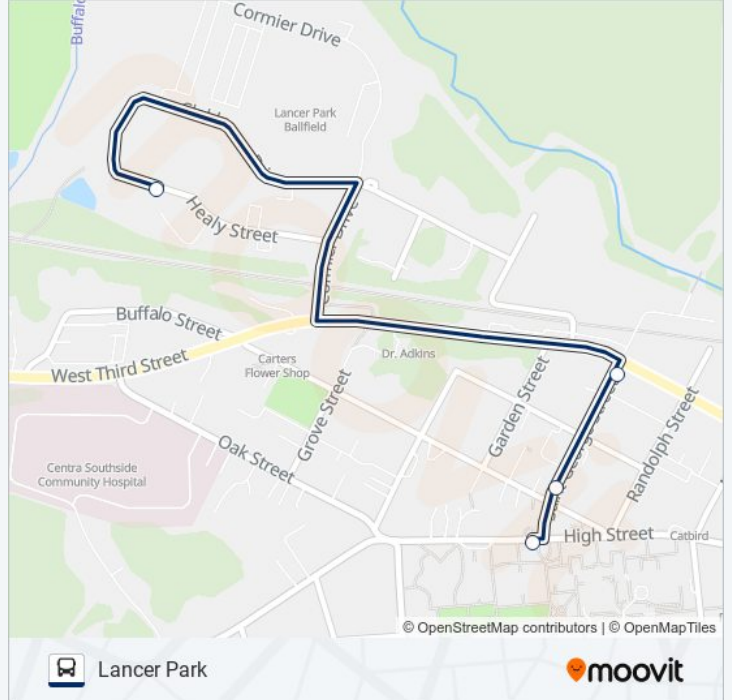

Use the Moovit App to find the closest CAMPUS DIRECT LINE bus station near you and find out when is the next CAMPUS DIRECT LINE bus arriving.

Direction: Lancer Park

4 stops

[VIEW LINE SCHEDULE](#)

Longwood Campus

St George St & Buffalo St

St George St & 3rd St

Healy St - South Building

CAMPUS DIRECT LINE bus Time Schedule

Lancer Park Route Timetable:

| | |
|-----------|---------------------|
| Sunday | 12:00 AM - 11:30 PM |
| Monday | 12:00 AM - 11:30 PM |
| Tuesday | 12:00 AM - 11:30 PM |
| Wednesday | 12:00 AM - 11:30 PM |
| Thursday | 12:00 AM - 11:30 PM |
| Friday | 12:00 AM - 11:30 PM |
| Saturday | 12:00 AM - 11:30 PM |

CAMPUS DIRECT LINE bus Info**Direction:** Lancer Park**Stops:** 4**Trip Duration:** 15 min**Line Summary:**

Direction: Longwood University

13 stops

[VIEW LINE SCHEDULE](#)

- Healy St - South Building
- Healy St
- Healy St & Cormier Dr
- Lancer Park
- Clubhouse Dr & Cormier Dr - North Building
- Clubhouse Dr & Cormier Dr
- St George St & 3rd St
- St George St & High St
- Griffin Blvd & Madison St
- Redford St & Race St
- Franklin St & Pine St
- Pine St & Wynne Dr
- Longwood Campus

CAMPUS DIRECT LINE bus Info

Direction: Longwood University

Stops: 13

Trip Duration: 15 min

Line Summary:

CAMPUS DIRECT LINE bus time schedules and route maps are available in an offline PDF at moovitapp.com. Use the Moovit App to see live bus times, train schedule or subway schedule, and step-by-step directions for all public transit in Washington, D.C. - Baltimore, MD.