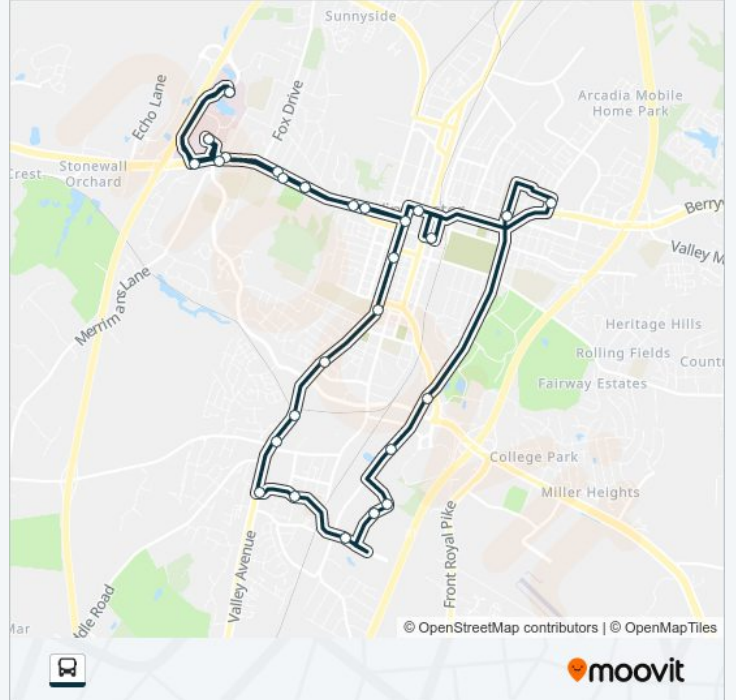

Direction:

29 stops

[VIEW LINE SCHEDULE](#)

Boscawen Street @ Downtown

Baker Lane @ Berryville Avenue

S.Pleasant Valley Road @ Usps

S.Pleasant Valley Road @ Millwood Avenue

S.Pleasant Valley Road @ Shopping Centers

Valley & Burton

Valley Avenue @ John Handley High School

Braddock & Clifford

Braddock Street @ Amherst Street

Amherst Street @ Boscawen Street

1002 Amherst Street

Amherst & Allison

Amherst & Linden Dr.

BLUE LINE bus Info

Direction:

Stops: 29

Trip Duration: 60 min

Line Summary:

Wmc - Diagnostic Center

Amherst & Westside Station Dr.

Amherst Street @ Meadowbranch Avenue

Amherst Street @ Museum Of the Shenandoah Valley

1002 Amherst Street

Amherst Street @ Boscawen Street

Piccadilly - Old Town Mall

Boscawen Street @ Downtown

BLUE LINE bus time schedules and route maps are available in an offline PDF at moovitapp.com. Use the [Moovit App](#) to see live bus times, train schedule or subway schedule, and step-by-step directions for all public transit in Washington, D.C. - Baltimore, MD.