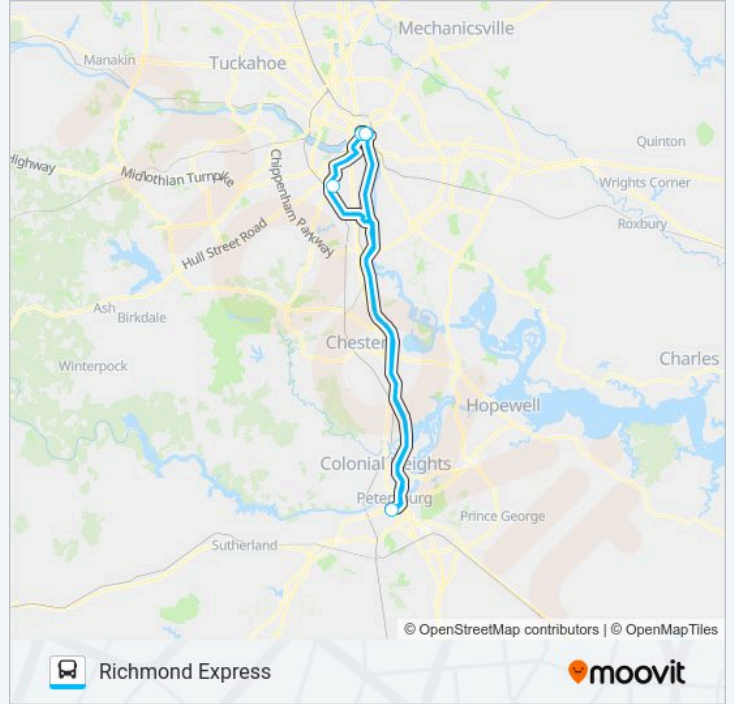

 RICHMOND EXPRESS

## Richmond Express

[Get The App](#)

The bus line Richmond Express has one route. For regular weekdays, their operation hours are:

(1) : 6:15 AM - 2:15 PM

Use the Moovit App to find the closest RICHMOND EXPRESS bus station near you and find out when is the next RICHMOND EXPRESS bus arriving.

**Direction:**

5 stops

[VIEW LINE SCHEDULE](#)

Petersburg Transit Center

Mcguire Medical Center

7th Street And Franklin Street

11th St & Broad St

Petersburg Transit Center

**RICHMOND EXPRESS bus Info**

**Direction:**

**Stops:** 5

**Trip Duration:** 80 min

**Line Summary:**

RICHMOND EXPRESS bus time schedules and route maps are available in an offline PDF at [moovitapp.com](https://moovitapp.com). Use the Moovit App to see live bus times, train schedule or subway schedule, and step-by-step directions for all public transit in Washington, D.C. - Baltimore, MD.