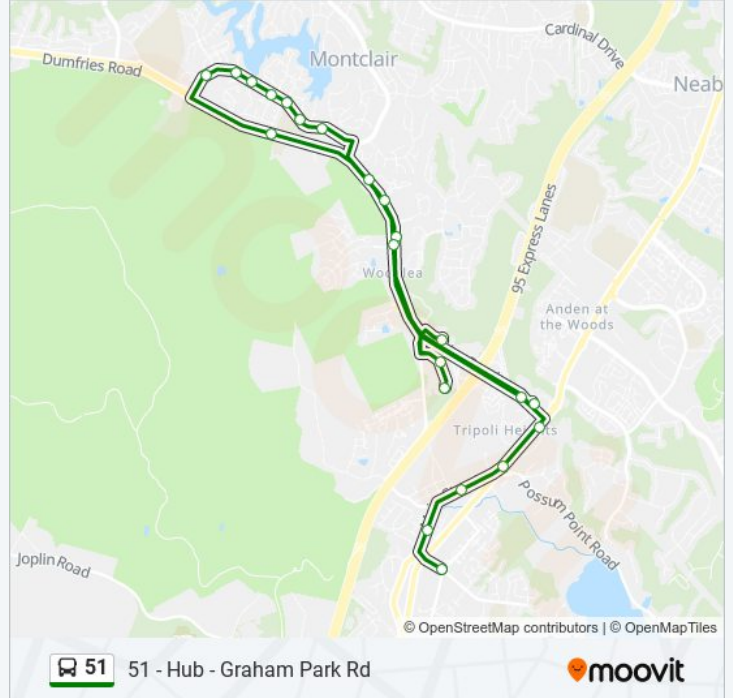

N Main St @ Graham St

N Main St @ Washington St

S Main St @ Lansing Ct

Graham Park Rd @ Old Triangle Rd

51 bus time schedules and route maps are available in an offline PDF at moovitapp.com. Use the [Moovit App](#) to see live bus times, train schedule or subway schedule, and step-by-step directions for all public transit in Washington, D.C. - Baltimore, MD.

[About Moovit](#) • [MaaS Solutions](#) • [Supported Countries](#) • [Mooviter Community](#)

© 2024 Moovit - All Rights Reserved

Check Live Arrival Times