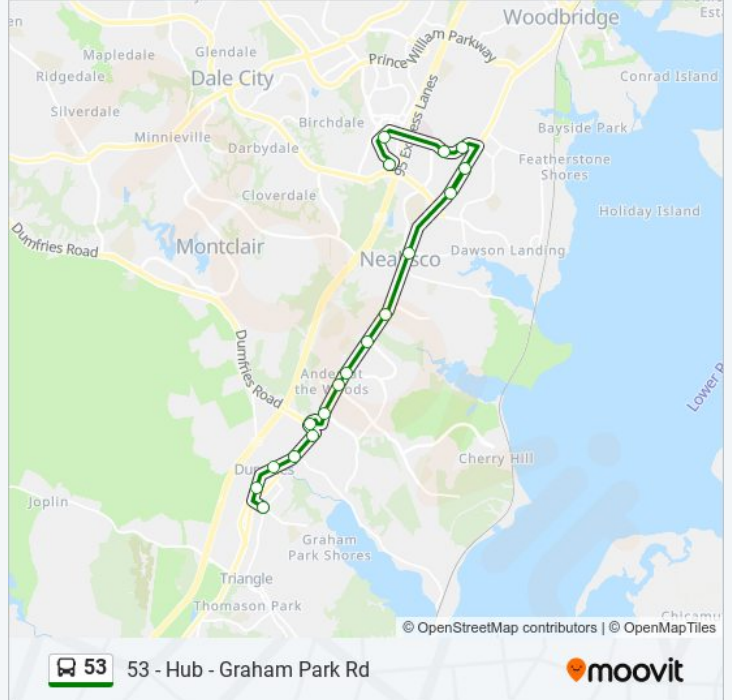

Direction: 53 - Hub - Graham Park Rd

18 stops

[VIEW LINE SCHEDULE](#)

- Omniride Transit Center Departures
- Potomac Festival After Omniride
- Opitz Blvd @ Potomac Library
- Opitz Blvd @ Daniel Stuart Sq
- Route 1 @ Delaware Dr
- Route 1 @ Potomac Club Pkwy
- Route 1 @ Neabsco Mills Rd
- Route 1 @ American Eagle Blvd
- Route 1 @ Fox Lair Dr
- Route 1 @ River Ridge Blvd
- Route 1 @ Allen Dent Rd
- Route 1 @ Wayside Dr
- Route 234 Commuter Lot Bus Bay
- Route 1 @ Dumfries Rd
- N Main St @ Graham St
- N Main St @ Washington St
- S Main St @ Lansing Ct
- Graham Park Rd @ Old Triangle Rd

53 bus Time Schedule

53 - Hub - Graham Park Rd Route Timetable:

Sunday	7:35 AM - 9:05 PM
Monday	6:05 AM - 9:50 PM
Tuesday	6:05 AM - 9:50 PM
Wednesday	6:05 AM - 9:50 PM
Thursday	6:05 AM - 9:50 PM
Friday	6:05 AM - 9:50 PM
Saturday	7:35 AM - 9:05 PM

53 bus Info

Direction: 53 - Hub - Graham Park Rd

Stops: 18

Trip Duration: 40 min

Line Summary:

Direction: 53 - Omniride Transit Center

21 stops

[VIEW LINE SCHEDULE](#)

53 bus Info

Direction: 53 - Omniride Transit Center

Stops: 21

Trip Duration: 50 min

Line Summary:

Potomac Mills Rd @ Gideon Dr

Potomac Festival Before Omniride

Omniride Transit Center Departures