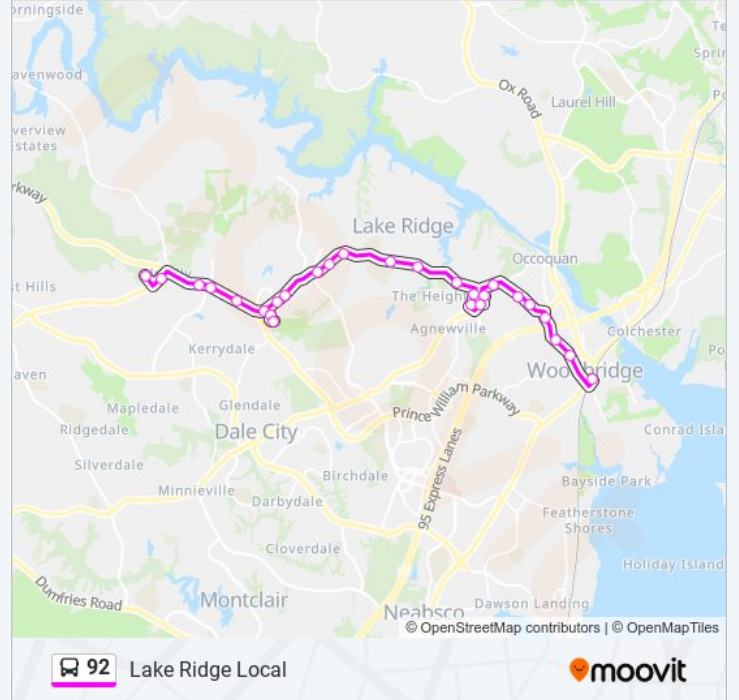

Direction: 92 - Hub - Galveston Court

29 stops

[VIEW LINE SCHEDULE](#)

- Woodbridge Destination Station
- Occoquan Rd @ Horner Rd
- Occoquan Rd @ Vineyard Way
- Occoquan Rd @ Devils Reach Rd
- Old Bridge Rd @ Elysian Dr
- Old Bridge Rd @ Herndon Dr
- Tackett's Mill Commuter Lot
- Harbor Dr @ Lake Manor Dr
- Minnieville Rd @ Tacketts Village Sq
- Lake Ridge Commuter Lot Departures
- Old Bridge Rd @ Colby Dr
- Old Bridge Rd @ Oakwood Dr
- Old Bridge Rd @ Antietam Rd
- Old Bridge Rd @ Hedges Run Dr
- Old Bridge Rd @ Dillingham Sq
- Old Bridge Rd @ Smoketown Rd
- Old Bridge Rd @ Westridge Dr
- Old Bridge Rd @ Touchtone Cir
- Touchstone Cir @ Sidney Way
- Touchstone Cir @ Perchance Ter
- Touchstone Cir @ Seeton Sq
- Old Bridge Rd @ Troupe St

Direction: 92 - Hub - Woodbridge Vre

27 stops

[VIEW LINE SCHEDULE](#)

Ridgefield Village
 Hoadly Rd @ Apollo Dr
 Prince William Pkwy @ Marblestone Dr
 Prince William Pkwy @ Ridgefield Rd
 Prince William Pkwy @ Ridgewood Center Dr
 Old Bridge Rd @ Troupe St
 Chinn Park Dr @ Chinn Center Departures
 Troupe St @ Cordelia Ct
 Old Bridge Rd @ Titania Way
 Old Bridge Rd @ Old Bridge Ln
 Old Bridge Rd @ Smoketown Rd
 Old Bridge Rd @ Cricket Ln
 Old Bridge Rd @ Hedges Run Dr
 Old Bridge Rd @ Antietam Rd
 Old Bridge Rd @ Oakwood Dr
 Old Bridge Rd @ Colby Dr
 Tackett's Mill Commuter Lot
 Harbor Dr @ Lake Manor Dr

92 bus Time Schedule

92 - Hub - Woodbridge Vre Route Timetable:

Sunday	6:45 AM - 8:15 PM
Monday	Not Operational
Tuesday	5:15 AM - 9:00 PM
Wednesday	5:15 AM - 9:00 PM
Thursday	5:15 AM - 9:00 PM
Friday	5:15 AM - 9:00 PM
Saturday	6:45 AM - 8:15 PM

92 bus Info

Direction: 92 - Hub - Woodbridge Vre

Stops: 27

Trip Duration: 40 min

Line Summary:

Minnieville Rd @ Tacketts Village Sq
Lake Ridge Commuter Lot Departures
Old Bridge Rd @ Clipper Dr
Old Bridge Rd @ Wood Hollow Dr
Old Bridge Rd @ Elysian Dr
Occoquan Rd @ Devils Reach Rd
Occoquan Rd @ Hylton Ave
Occoquan Rd @ F St
Woodbridge Destination Station