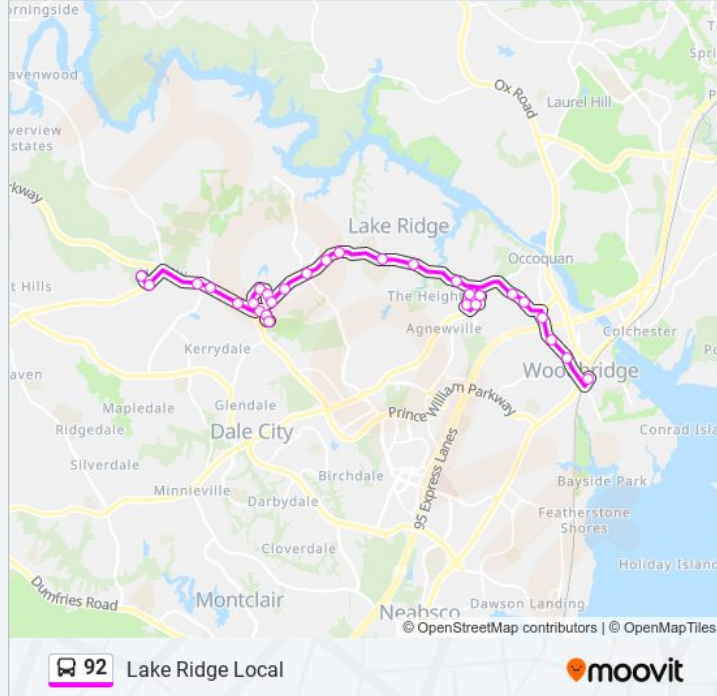

92 bus Info

Direction: 92 - Hub - Galveston Court

Stops: 29

Trip Duration: 50 min

Line Summary:

Chinn Park Dr @ Chinn Center Departures
 Troupe St @ Cordelia Ct
 Prince William Pkwy @ Laurel Hills Dr
 Prince William Pkwy @ Greatbridge Rd
 Prince William Pkwy @ Mccoart Building
 Hoadly Rd @ Galveston Ct
 Ridgefield Village

Direction: 92 - Hub - Woodbridge Vre

27 stops

[VIEW LINE SCHEDULE](#)

Ridgefield Village
 Hoadly Rd @ Apollo Dr
 Prince William Pkwy @ Marblestone Dr
 Prince William Pkwy @ Ridgefield Rd
 Prince William Pkwy @ Ridgewood Center Dr
 Old Bridge Rd @ Troupe St
 Chinn Park Dr @ Chinn Center Departures
 Troupe St @ Cordelia Ct
 Old Bridge Rd @ Titania Way
 Old Bridge Rd @ Old Bridge Ln
 Old Bridge Rd @ Smoketown Rd
 Old Bridge Rd @ Cricket Ln
 Old Bridge Rd @ Hedges Run Dr
 Old Bridge Rd @ Antietam Rd
 Old Bridge Rd @ Oakwood Dr
 Old Bridge Rd @ Colby Dr
 Tackett's Mill Commuter Lot
 Harbor Dr @ Lake Manor Dr

92 bus Info

Direction: 92 - Hub - Woodbridge Vre

Stops: 27

Trip Duration: 40 min

Line Summary:

Minnieville Rd @ Tacketts Village Sq
Lake Ridge Commuter Lot Departures
Old Bridge Rd @ Clipper Dr
Old Bridge Rd @ Wood Hollow Dr
Old Bridge Rd @ Elysian Dr
Occoquan Rd @ Devils Reach Rd
Occoquan Rd @ Hylton Ave
Occoquan Rd @ F St
Woodbridge Destination Station