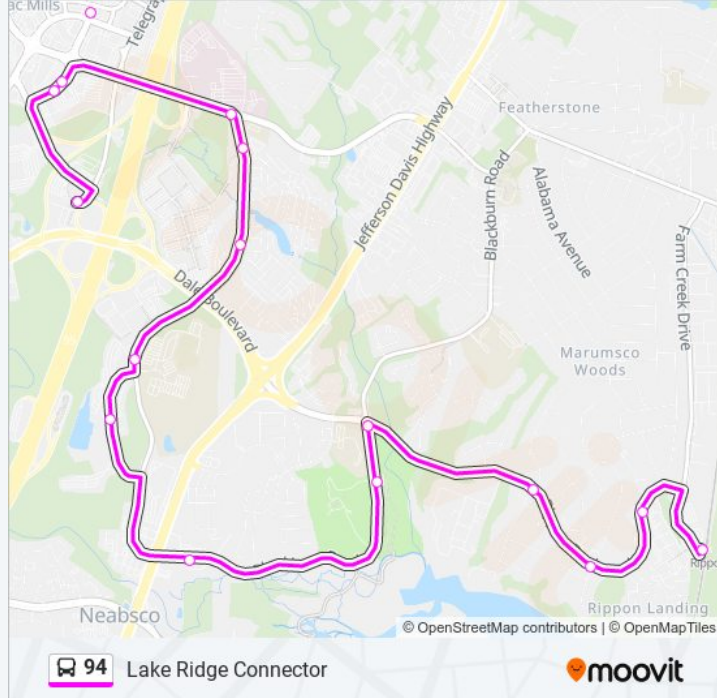

 94

Lake Ridge Connector

Get The App

The 94 bus line (Lake Ridge Connector) has 2 routes. For regular weekdays, their operation hours are:
 (1) 94 - Lake Ridge: 6:29 AM - 9:29 PM (2) 94 - Rippon Vre Station: 6:05 AM - 8:39 PM
 Use the Moovit App to find the closest 94 bus station near you and find out when is the next 94 bus arriving.

Direction: 94 - Lake Ridge

25 stops

[VIEW LINE SCHEDULE](#)

Rippon Vre Departures

Rippon Blvd @ Avocet Loop

Rippon Blvd @ Marsh Overlook Dr

Rippon Blvd @ Teal Way

Rippon Blvd @ Old Coach Rd

94 bus Info

Direction: 94 - Rippon Vre Station

Stops: 28

Trip Duration: 50 min

Line Summary:

Potomac Center Blvd @ Potomac Town Ctr

Neabsco Mills Rd @ N College Dr

N College Dr @ Nova Campus

Blackburn Rd @ Route 1

Blackburn Rd @ Admiral Black Dr

Blackburn Rd @ Rippon Blvd

Rippon Blvd @ Widgeon Way

Rippon Blvd Before Marsh Overlook Dr

Rippon Blvd @ Big Grest Ln

Rippon Vre Departures

94 bus time schedules and route maps are available in an offline PDF at moovitapp.com. Use the [Moovit App](#) to see live bus times, train schedule or subway schedule, and step-by-step directions for all public transit in Washington, D.C. - Baltimore, MD.