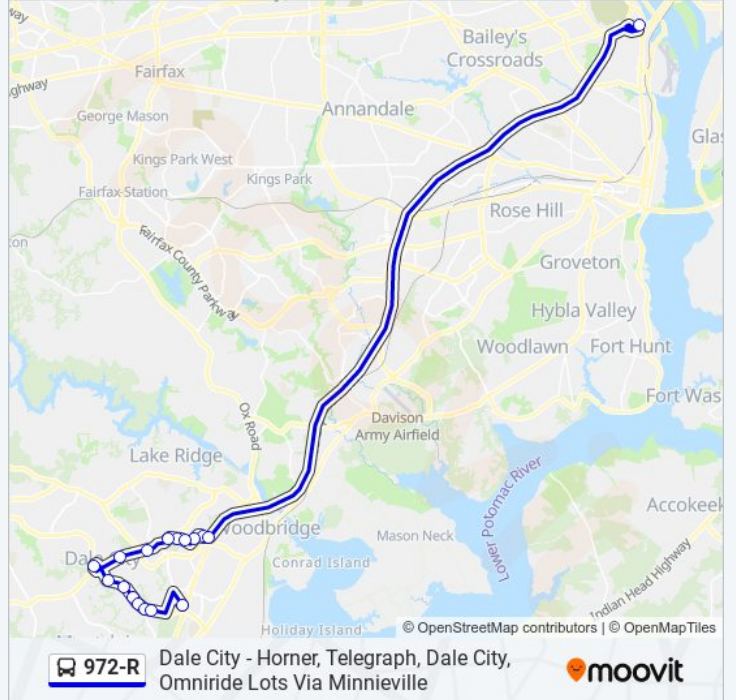

Use the Moovit App to find the closest 972-R bus station near you and find out when is the next 972-R bus arriving.

Direction: Dale City - Horner, Telegraph, Dale City, Omniride Lots Via Minnieville

17 stops

Minnieville Rd @ Elm Farm Rd

Minnieville Rd @ Andorra Dr

Dale City Commuter Lot

Dale Blvd @ N Forestdale Ave

Dale Blvd @ Darbydale Ave

Dale Blvd @ Cloverdale Rd

Dale Blvd @ Cherrydale Dr

Dale Blvd @ Benita Fitzgerald Dr

972-R bus Info

Direction: Dale City - Horner, Telegraph, Dale City, Omniride Lots Via Minnieville

Stops: 17

Trip Duration: 68 min

Line Summary:

Direction: Pentagon

15 stops

[VIEW LINE SCHEDULE](#)

- Dale Blvd @ Birchdale Ave
- Dale Blvd @ Barksdale St
- Dale Blvd @ Cloverdale Rd
- Dale Blvd @ Forestdale Ave
- Dale Blvd @ N Forestdale Ave
- Dale City Commuter Lot
- Minnieville Rd @ Hereford Rd
- Minnieville Rd @ Prince William Pkwy
- Minnieville Rd @ Caton Hill Rd
- Caton Hill Rd @ Great Oaks Drive
- Caton Hill Rd @ Killarney Dr
- Telegraph Road Commuter Lot
- Horner Rd Commuter Lot Stop 2 AM
- Horner Rd Commuter Lot Stop 1 AM
- Pentagon Metro