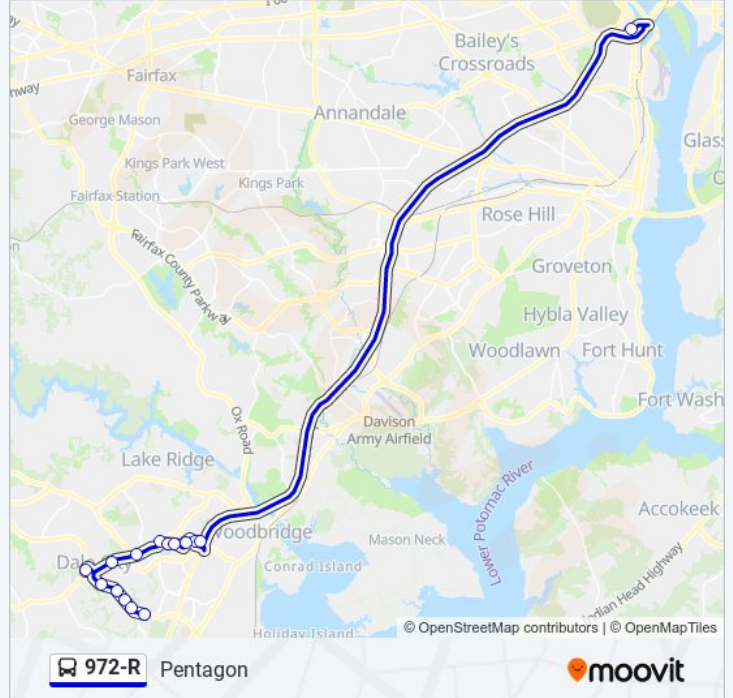

972-R bus Info

Direction: Dale City - Horner, Telegraph, Dale City, Omniride Lots Via Minnieville

Stops: 17

Trip Duration: 68 min

Line Summary:

Direction: Pentagon

15 stops

[VIEW LINE SCHEDULE](#)

- Dale Blvd @ Birchdale Ave
- Dale Blvd @ Barksdale St
- Dale Blvd @ Cloverdale Rd
- Dale Blvd @ Forestdale Ave
- Dale Blvd @ N Forestdale Ave
- Dale City Commuter Lot
- Minnieville Rd @ Hereford Rd
- Minnieville Rd @ Prince William Pkwy
- Minnieville Rd @ Caton Hill Rd
- Caton Hill Rd @ Great Oaks Drive
- Caton Hill Rd @ Killarney Dr
- Telegraph Road Commuter Lot
- Horner Rd Commuter Lot Stop 2 AM
- Horner Rd Commuter Lot Stop 1 AM
- Pentagon Metro

972-R bus Info

Direction: Pentagon
Stops: 15
Trip Duration: 60 min
Line Summary:

Direction: Pentagon / Dale City

22 stops

[VIEW LINE SCHEDULE](#)

- N Fairfax Dr @ N Taylor St
- N Fairfax Dr @ N Lincoln St
- Clarendon Blvd, Eb @ N Highland Street, Ns
- Clarendon Blvd, Eb @ N Wayne Street, Ns
- Wilson Blvd @ N Kent St
- Pentagon Metro
- Horner Rd Commuter Lot Stop 1 PM
- Horner Rd Commuter Lot Stop 2 PM
- Telegraph Road Commuter Lot
- Caton Hill Rd @ Killarney Dr
- Caton Hill Rd @ Southern Oaks Way
- Minnieville Rd @ Caton Hill Rd
- Minnieville Rd @ Elm Farm Rd
- Minnieville Rd @ Andorra Dr
- Dale City Commuter Lot
- Dale Blvd @ N Forestdale Ave
- Dale Blvd @ Darbydale Ave
- Dale Blvd @ Cloverdale Rd

972-R bus Info

Direction: Pentagon / Dale City

Stops: 22

Trip Duration: 98 min

Line Summary:

Dale Blvd @ Cherrydale Dr

Dale Blvd @ Benita Fitzgerald Dr

Dale Blvd @ Birchdale Ave