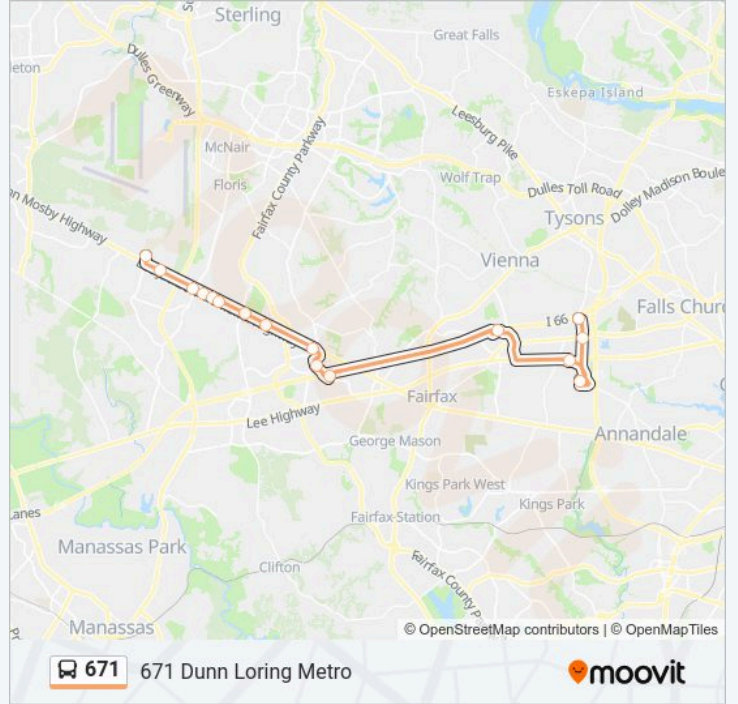

Fairfax Hospital

Willow Oaks Corporate Dr And Williams Dr

Vienna Metro

Monument Dr Transit Center Bay E

West Ox Rd @ Legato Rd

Lee Jackson Hwy @ Fair Ridge D

Lee Jackson Hwy @ Majestic La

Lee Jackson Hwy @ Stringfellow

671 bus Info

Direction: 671 Avion Parkway

Stops: 18

Trip Duration: 65 min

Line Summary:

Direction: 671 Dunn Loring Metro

16 stops

[VIEW LINE SCHEDULE](#)

- Avion Pkwy @ Stonecroft Blvd
- Lee Jackson Hwy @ Airline Pkwy
- Lee Jackson Hwy @ Walney Rd
- Lee Jackson Hwy @ Elmwood
- Lee Jackson Hwy @ Chantilly Rd
- Lee Jackson Hwy @ Galesbury Ln
- Lee Jackson Hwy @ Stringfellow
- Lee Jackson Hwy @ Majestic La
- Lee Jackson Hwy @ Fair Ridge D
- Monument Dr @ Polo Dr
- Monument Dr Transit Center Bay D
- Vienna Metro
- Willow Oaks Corporate Dr And Williams Dr
- Fairfax Hospital
- Gallows Rd @ Lee Hwy
- Dunn Loring Metro

671 bus Info

Direction: 671 Dunn Loring Metro

Stops: 16

Trip Duration: 65 min

Line Summary:

671 bus time schedules and route maps are available in an offline PDF at moovitapp.com. Use the Moovit App to see live bus times, train schedule or subway schedule, and step-by-step directions for all public transit in Washington, D.C. - Baltimore, MD.