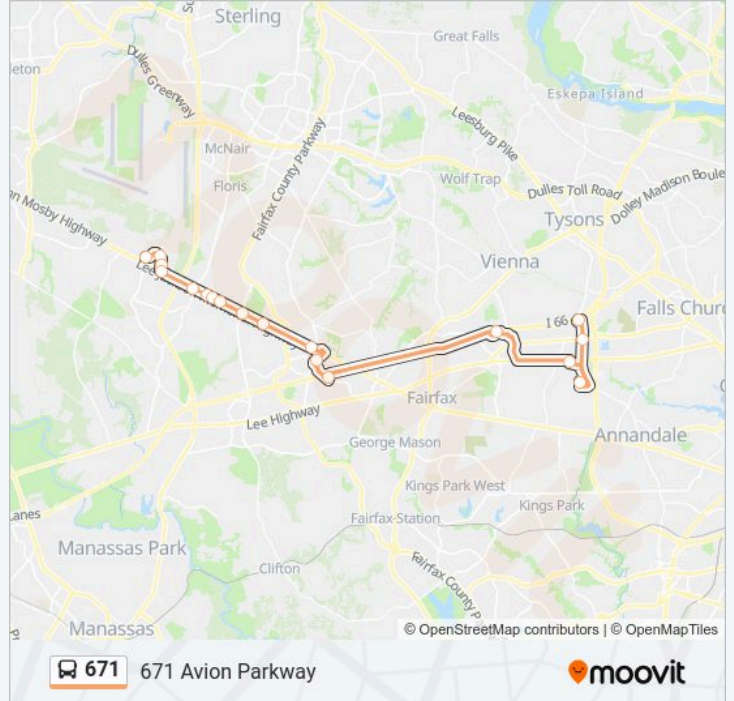

Fairfax Hospital

Willow Oaks Corporate Dr And Williams Dr

Vienna Metro

Monument Dr Transit Center Bay E

West Ox Rd @ Legato Rd

Lee Jackson Hwy @ Fair Ridge D

Lee Jackson Hwy @ Majestic La

Lee Jackson Hwy @ Stringfellow

Lee Jackson Hwy @ Galesbury Ln

Lee Jackson Hwy @ Chantilly Rd

Lee Jackson Hwy @ Meadowla

Lee Jackson Hwy @ Centreville

Lee Jackson Hwy @ Avion Pkwy

Avion Pkwy @ Va Mallory Dr E

Avion Pkwy @ Concorde Pkwy E

Avion Pkwy @ Stonecroft Blvd

671 bus Info

Direction: 671 Avion Parkway

Stops: 18

Trip Duration: 65 min

Line Summary:

Direction: 671 Dunn Loring Metro

16 stops

[VIEW LINE SCHEDULE](#)

- Avion Pkwy @ Stonecroft Blvd
- Lee Jackson Hwy @ Airline Pkwy
- Lee Jackson Hwy @ Walney Rd
- Lee Jackson Hwy @ Elmwood
- Lee Jackson Hwy @ Chantilly Rd
- Lee Jackson Hwy @ Galesbury Ln
- Lee Jackson Hwy @ Stringfellow
- Lee Jackson Hwy @ Majestic La
- Lee Jackson Hwy @ Fair Ridge D
- Monument Dr @ Polo Dr
- Monument Dr Transit Center Bay D
- Vienna Metro
- Willow Oaks Corporate Dr And Williams Dr
- Fairfax Hospital
- Gallows Rd @ Lee Hwy
- Dunn Loring Metro