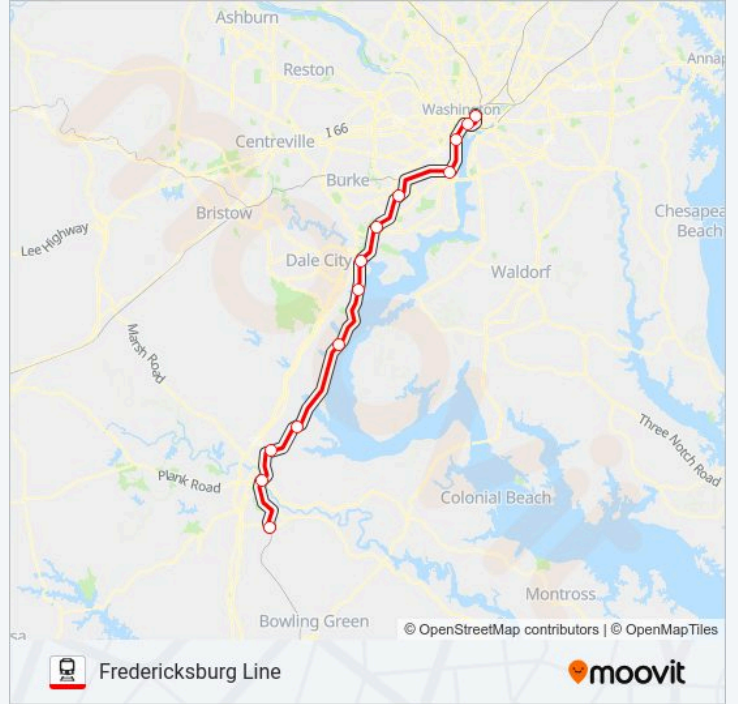

Spotsylvania

Fredericksburg

Leeland Road

Brooke Station

Quantico

Rippon Station

Woodbridge

Lorton Station

**FREDERICKSBURG LINE train Info****Direction:** Union Station**Stops:** 13**Trip Duration:** 104 min**Line Summary:**

**Direction: Spotsylvania**

13 stops

[VIEW LINE SCHEDULE](#)

- Union Station
- L'Enfant Plaza
- Crystal City
- Alexandria
- Franconia-Springfield Vre Station
- Lorton Station
- Woodbridge
- Rippon Station
- Quantico
- Brooke Station
- Leeland Road
- Fredericksburg
- Spotsylvania

**FREDERICKSBURG LINE train Time Schedule**

Spotsylvania Route Timetable:

Sunday	Not Operational
Monday	12:00 PM - 5:10 PM
Tuesday	12:00 PM - 5:50 PM
Wednesday	12:00 PM - 5:50 PM
Thursday	12:00 PM - 5:50 PM
Friday	12:00 PM - 5:50 PM
Saturday	Not Operational

**FREDERICKSBURG LINE train Info**

**Direction:** Spotsylvania

**Stops:** 13

**Trip Duration:** 107 min

**Line Summary:**

FREDERICKSBURG LINE train time schedules and route maps are available in an offline PDF at [moovitapp.com](https://moovitapp.com). Use the Moovit App to see live bus times, train schedule or subway schedule, and step-by-step directions for all public transit in Washington, D.C. - Baltimore, MD.