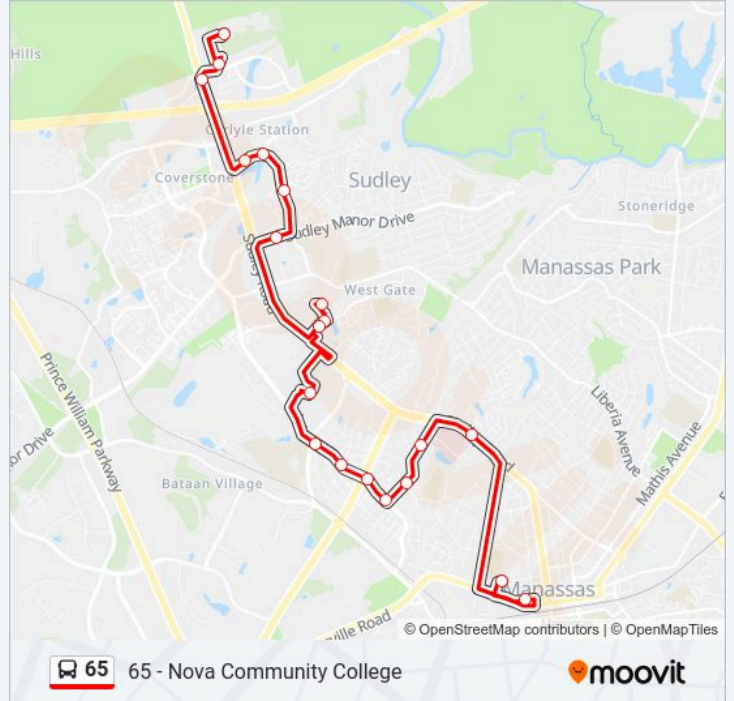

**Direction: 65 - Nova Community College**

20 stops

[VIEW LINE SCHEDULE](#)

- Hub - Pwc Courthouse
- Church St @ Center St
- Sudley Rd @ Digges Rd
- Rolling Rd @ Sugarwood Ln
- Rolling Rd @ Park Ave
- Ashton Ave @ Rolling Rd
- Ashton Ave @ Godwin Dr
- Ashton Ave @ Bannerwood Dr
- Ashton Ave @ Rixlew Ln
- Manassas Mall Departures
- Portsmouth Rd @ Sudley Rd
- Portsmouth Commuter Lot
- Portsmouth Rd @ Sudley Rd
- Sudley Manor Dr @ Williamson Blvd
- Williamson Blvd @ Emerald Dr
- Williamson Blvd @ Stonehouse
- Williamson Blvd @ Sudley Rd
- Sudley Rd @ Battleview Pkwy
- Nova Ct @ Battleview Pkwy
- Nova Campus In Manassas Departures

**65 bus Info**

**Direction:** 65 - Nova Community College

**Stops:** 20

**Trip Duration:** 45 min

**Line Summary:**

**Direction: 65n - Hub @ Pwc Courthouse**

20 stops

[VIEW LINE SCHEDULE](#)

Rolling Rd @ Country Ln

Rolling Rd @ Sudley Rd

Sudley Rd @ Digges Rd

**65 bus Time Schedule**

65n - Hub @ Pwc Courthouse Route Timetable:

Monday	6:05 AM-7:30 PM
Tuesday	6:05 AM-7:30 PM
Wednesday	6:05 AM-7:30 PM
Thursday	6:05 AM-7:30 PM
Friday	6:05 AM-7:30 PM
Saturday	6:05 AM-6:35 PM
Sunday	Not Operational

**65 bus Info**

**Direction:** 65n - Hub @ Pwc Courthouse

**Stops:** 20

**Trip Duration:** 45 min

**Line Summary:**

Sudley Rd @ Stonewall Rd

Hub - Pwc Courthouse

65 bus time schedules and route maps are available in an offline PDF at [moovitapp.com](https://moovitapp.com). Use the Moovit App to see live bus times, train schedule or subway schedule, and step-by-step directions for all public transit in Washington, D.C. - Baltimore, MD.