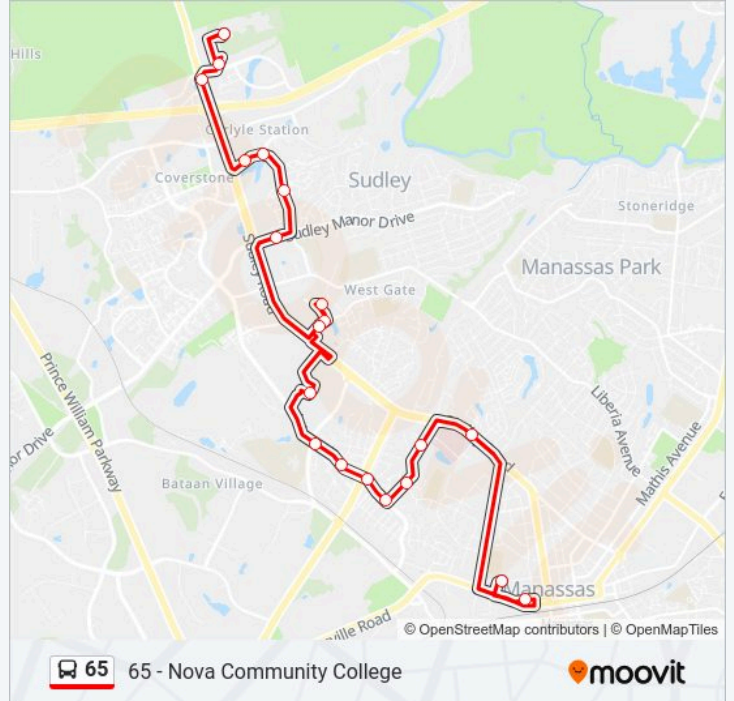

Direction: 65 - Nova Community College

20 stops

[VIEW LINE SCHEDULE](#)

- Hub - Pwc Courthouse
- Church St @ Center St
- Sudley Rd @ Digges Rd
- Rolling Rd @ Sugarwood Ln
- Rolling Rd @ Park Ave
- Ashton Ave @ Rolling Rd
- Ashton Ave @ Godwin Dr
- Ashton Ave @ Bannerwood Dr
- Ashton Ave @ Rixlew Ln
- Manassas Mall Departures
- Portsmouth Rd @ Sudley Rd
- Portsmouth Commuter Lot
- Portsmouth Rd @ Sudley Rd
- Sudley Manor Dr @ Williamson Blvd
- Williamson Blvd @ Emerald Dr
- Williamson Blvd @ Stonehouse
- Williamson Blvd @ Sudley Rd
- Sudley Rd @ Battleview Pkwy
- Nova Ct @ Battleview Pkwy
- Nova Campus In Manassas Departures

65 bus Info

Direction: 65 - Nova Community College

Stops: 20

Trip Duration: 45 min

Line Summary:

Direction: 65n - Hub @ Pwc Courthouse

20 stops

[VIEW LINE SCHEDULE](#)

Nova Campus In Manassas Departures

Nova Way @ Battleview Pkwy

Williamson Blvd @ Sudley Road

Williamson Blvd @ Stonehouse Dr

Williamson Blvd @ Emerald Dr

Sudley Manor Rd @ Williamson

Portsmouth Rd @ Sudley Rd

65 bus Info

Direction: 65n - Hub @ Pwc Courthouse

Stops: 20

Trip Duration: 45 min

Line Summary:

Sudley Rd @ Stonewall Rd

Hub - Pwc Courthouse

65 bus time schedules and route maps are available in an offline PDF at moovitapp.com. Use the Moovit App to see live bus times, train schedule or subway schedule, and step-by-step directions for all public transit in Washington, D.C. - Baltimore, MD.