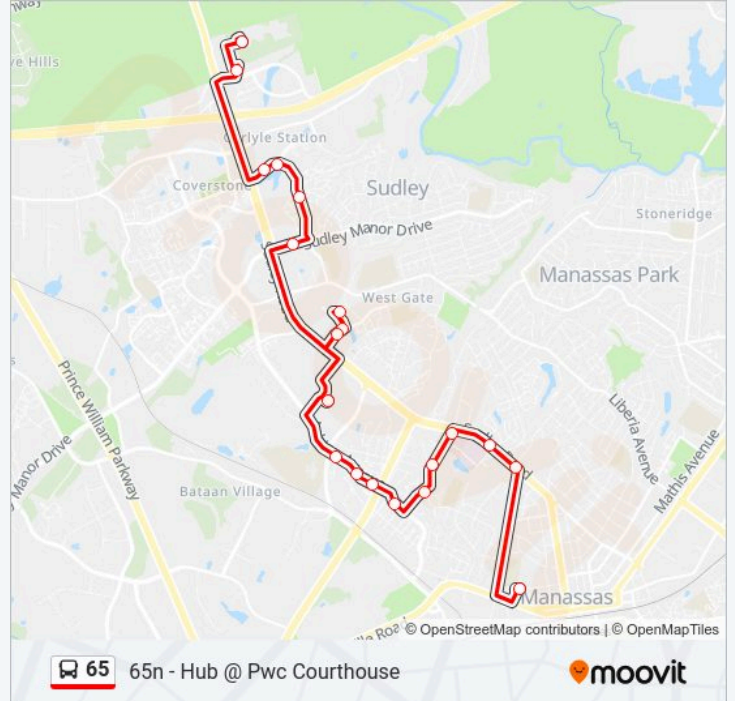

**Direction: 65 - Nova Community College**

20 stops

[VIEW LINE SCHEDULE](#)

- Hub - Pwc Courthouse
- Church St @ Center St
- Sudley Rd @ Digges Rd
- Rolling Rd @ Sugarwood Ln
- Rolling Rd @ Park Ave
- Ashton Ave @ Rolling Rd
- Ashton Ave @ Godwin Dr
- Ashton Ave @ Bannerwood Dr
- Ashton Ave @ Rixlew Ln
- Manassas Mall Departures
- Portsmouth Rd @ Sudley Rd
- Portsmouth Commuter Lot
- Portsmouth Rd @ Sudley Rd
- Sudley Manor Dr @ Williamson Blvd
- Williamson Blvd @ Emerald Dr
- Williamson Blvd @ Stonehouse
- Williamson Blvd @ Sudley Rd
- Sudley Rd @ Battleview Pkwy
- Nova Ct @ Battleview Pkwy
- Nova Campus In Manassas Departures

**65 bus Info**

**Direction:** 65 - Nova Community College

**Stops:** 20

**Trip Duration:** 45 min

**Line Summary:**

**Direction: 65n - Hub @ Pwc Courthouse**

20 stops

[VIEW LINE SCHEDULE](#)

Rolling Rd @ Country Ln

Rolling Rd @ Sudley Rd

Sudley Rd @ Digges Rd

**65 bus Time Schedule**

65n - Hub @ Pwc Courthouse Route Timetable:

Monday	6:05 AM-7:30 PM
Tuesday	6:05 AM-7:30 PM
Wednesday	6:05 AM-7:30 PM
Thursday	6:05 AM-7:30 PM
Friday	6:05 AM-7:30 PM
Saturday	6:05 AM-6:35 PM
Sunday	Not Operational

**65 bus Info**

**Direction:** 65n - Hub @ Pwc Courthouse

**Stops:** 20

**Trip Duration:** 45 min

**Line Summary:**

Sudley Rd @ Stonewall Rd

Hub - Pwc Courthouse

65 bus time schedules and route maps are available in an offline PDF at [moovitapp.com](https://moovitapp.com). Use the Moovit App to see live bus times, train schedule or subway schedule, and step-by-step directions for all public transit in Washington, D.C. - Baltimore, MD.