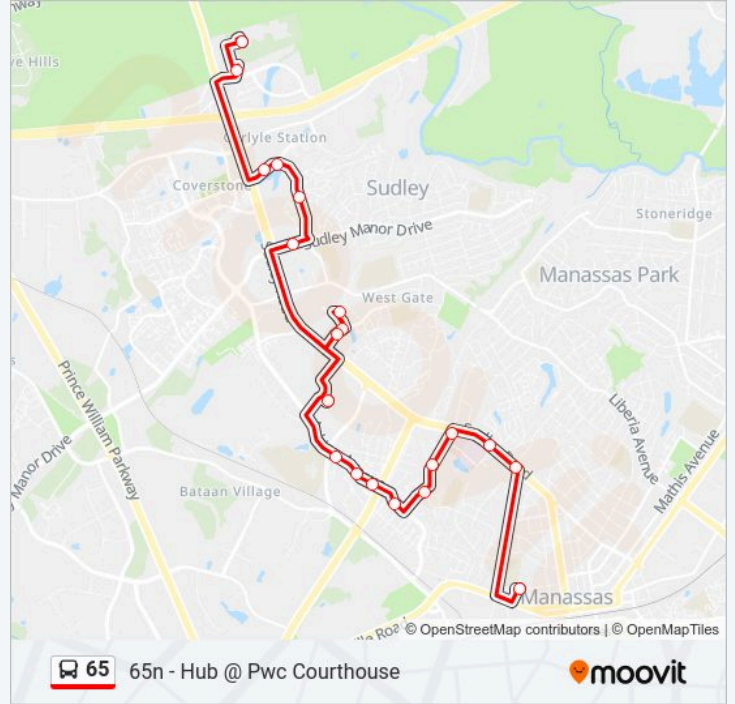

65 bus Info

Direction: 65 - Nova Community College

Stops: 20

Trip Duration: 45 min

Line Summary:

Direction: 65n - Hub @ Pwc Courthouse

20 stops

[VIEW LINE SCHEDULE](#)

Rolling Rd @ Country Ln

Rolling Rd @ Sudley Rd

Sudley Rd @ Digges Rd

65 bus Time Schedule

65n - Hub @ Pwc Courthouse Route Timetable:

Sunday	Not Operational
Monday	5:20 AM - 6:50 PM
Tuesday	5:20 AM - 6:50 PM
Wednesday	5:20 AM - 6:50 PM
Thursday	Not Operational
Friday	5:20 AM - 6:50 PM
Saturday	6:05 AM - 6:05 PM

65 bus Info

Direction: 65n - Hub @ Pwc Courthouse

Stops: 20

Trip Duration: 45 min

Line Summary:

Sudley Rd @ Stonewall Rd

Hub - Pwc Courthouse

65 bus time schedules and route maps are available in an offline PDF at moovitapp.com. Use the Moovit App to see live bus times, train schedule or subway schedule, and step-by-step directions for all public transit in Washington, D.C. - Baltimore, MD.

© 2024 Moovit - All Rights Reserved