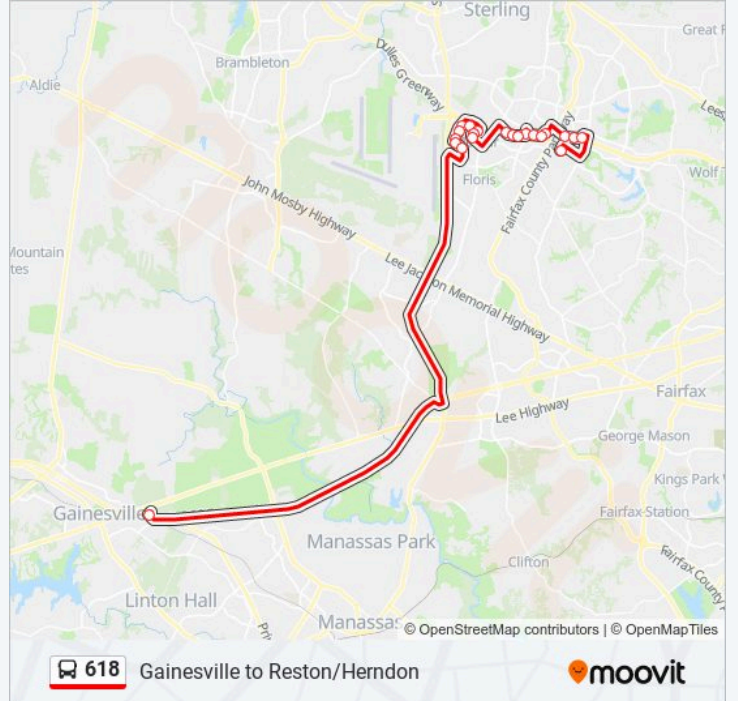

## Gainesville to Reston/Herndon

Get The App

The 618 bus line (Gainesville to Reston/Herndon) has 2 routes. For regular weekdays, their operation hours are:  
 (1) Dulles / Reston / Herndon: 5:30 AM - 8:00 AM (2) Gainesville - University Lot: 3:15 PM - 5:45 PM  
 Use the Moovit App to find the closest 618 bus station near you and find out when is the next 618 bus arriving.

### Direction: Dulles / Reston / Herndon

21 stops

[VIEW LINE SCHEDULE](#)

- University Commuter Lot
- Sunrise Valley Dr @ S Jefferson Park Dr
- Sunrise Valley Drive @ Dulles View Drive
- Sunrise Valley Drive @ Coppermine Rd
- Sunrise Valley Dr @ Merrybrook Dr
- Sunrise Valley Dr @ Sayward Blvd
- Innovation Metro Station
- Dulles Technology @ Sunrise Va
- 13645 Dulles Technology Dr
- Dulles Technology @ River Birc
- Worldgate Dr @ Wiltshire Ln
- Worldgate Dr @ Alton Square
- Worldgate Dr @ Highcourt Ln
- Van Buren St @ Herndon Pkwy
- 575 Herndon Pkwy
- Herndon Pkwy @ Exchange Pl
- Herndon Pkwy @ Fairbrook Dr
- Ymca Reston
- Sunset Hills Rd @ Town Center Pkwy
- Reston Town Center North
- Usgs Eastern Geographic Science

### 618 bus Info

**Direction:** Dulles / Reston / Herndon

**Stops:** 21

**Trip Duration:** 80 min

**Line Summary:**

**Direction: Gainesville - University Lot**

19 stops

[VIEW LINE SCHEDULE](#)

- Usgs Eastern Geographic Science
- Reston Town Center Station North
- Sunset Hills Road @ Town Center Pkwy
- Reston Ymca
- Herndon Pkwy @ Fairbrook Drive
- Herndon Pkwy @ Exchange Place
- 570 Herndon Pkwy
- Van Buren St @ Herndon Parkway
- Worldgate Dr @ Highcourt Lane
- Worldgate Dr @ Alton Sq
- Worldgate Dr @ Wiltshire La
- 13600 Dulles Technology Dr
- Dulles Technology @ Sunrise Va
- Innovation Metro Station
- Sunrise Valley Dr @ Dulles Corner Dr
- Sunrise Valley Dr @ Mansarde Ave
- Sunrise Valley Drive @ Dulles View Drive
- Sunrise Valley Dr @ Jefferson Park Dr