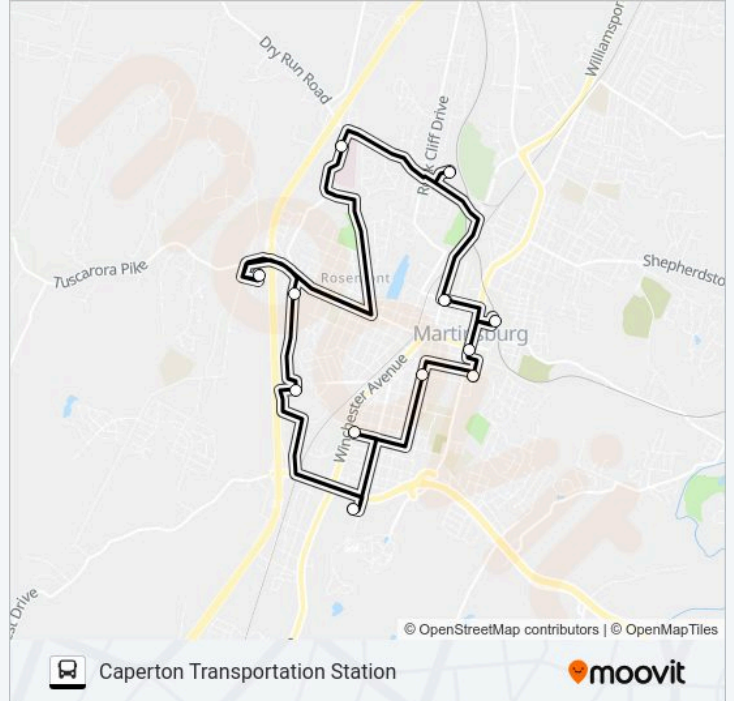

ROUTE 10

Caperton Transportation Station

[Get The App](#)

The ROUTE 10 bus line (Caperton Transportation Station) has 2 routes. For regular weekdays, their operation hours are: (1) Caperton Transportation Station: 7:00 AM - 4:30 PM(2) Sheets / Mega Apartments: 12:30 PM
Use the Moovit App to find the closest ROUTE 10 bus station near you and find out when is the next ROUTE 10 bus arriving.

Direction: Caperton Transportation Station

13 stops

[VIEW LINE SCHEDULE](#)

Martinsburg Amtrak Station

Library

Senior Towers

Courthouse Complex

Wilson/Winchester

Gabe's

Walmart - Foxcroft

Workforce

Berkeley County Hlth Dept

Berkeley Med Center

Shenandoah Community Health Center

Race Street / Raleigh Street

Martinsburg Amtrak Station

ROUTE 10 bus Info**Direction:** Caperton Transportation Station**Stops:** 13**Trip Duration:** 24 min**Line Summary:**

Direction: Sheets / Mega Apartments

13 stops

[VIEW LINE SCHEDULE](#)

Martinsburg Amtrak Station