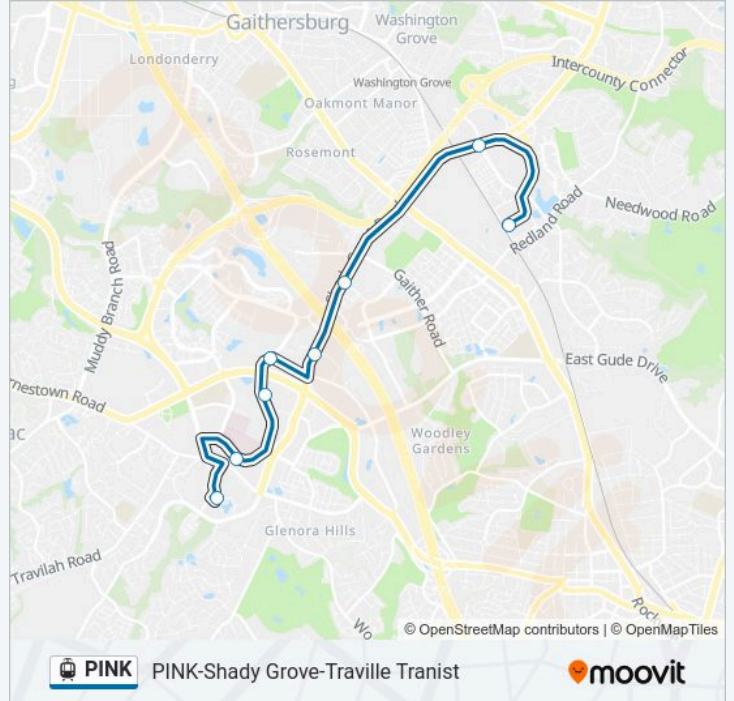

Direction: Shady Grove (Pink)

8 stops

[VIEW LINE SCHEDULE](#)

- Traville Gateway Drive & Bay B
- Medical Center Drive & Medical Center Way
- Medical Center Dr & @9630
- Omega Drive & Research Boulevard
- Shady Grove Rd & Corporate Blvd
- Shady Grove Road & Choke Cherry Road
- Shady Grove Rd & Crabbs Branch Way
- Shady Grove Station & Bay F - East

PINK light rail Time Schedule

Shady Grove (Pink) Route Timetable:

Sunday	6:30 AM - 7:00 PM
Monday	5:10 AM - 7:20 PM
Tuesday	5:10 AM - 7:20 PM
Wednesday	5:10 AM - 7:20 PM
Thursday	5:10 AM - 7:20 PM
Friday	5:10 AM - 7:20 PM
Saturday	6:30 AM - 7:00 PM

PINK light rail Info

Direction: Shady Grove (Pink)

Stops: 8

Trip Duration: 27 min

Line Summary:

Direction: Trville (Pink)

8 stops

[VIEW LINE SCHEDULE](#)

Shady Grove Station & Bay F - East

Shady Grove Road & Crabbs Branch Way

Shady Grove Road & Choke Cherry Road

Shady Grove Rd & Corporate Blvd

Omega Dr & Key West Ave

Medical Center Dr & @9603 (Jhu Med Center)