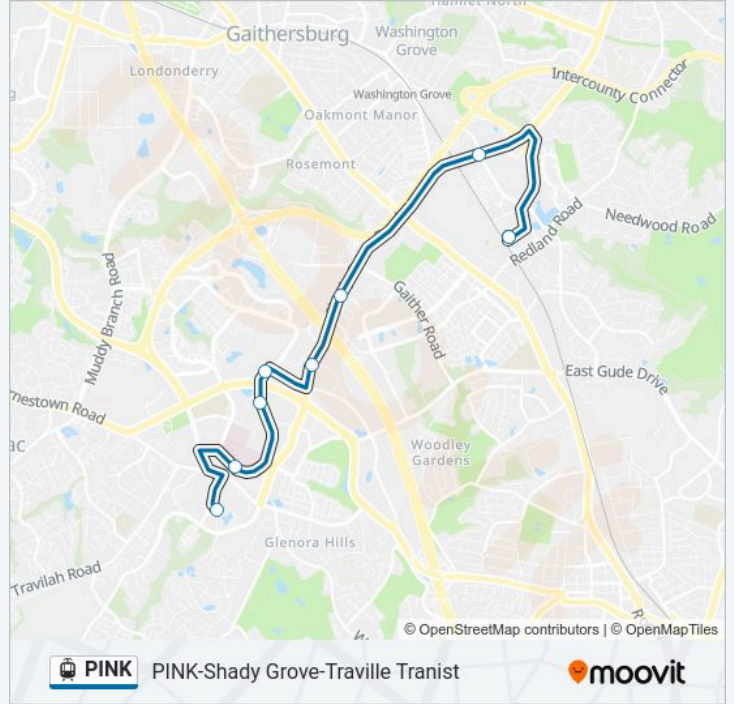

PINK light rail Info

Direction: Shady Grove (Pink)

Stops: 8

Trip Duration: 27 min

Line Summary:

Direction: Trville (Pink)

8 stops

[VIEW LINE SCHEDULE](#)

Shady Grove Station & Bay F - East

Shady Grove Road & Crabbs Branch Way

Shady Grove Road & Choke Cherry Road

Shady Grove Rd & Corporate Blvd

Omega Dr & Key West Ave

Medical Center Dr & @9603 (Jhu Med Center)

Medical Center Drive & Medical Center Way

Trville Gateway Drive & Bay B

PINK light rail Time Schedule

Trville (Pink) Route Timetable:

Sunday	6:30 AM - 7:00 PM
Monday	5:05 AM - 7:35 PM
Tuesday	5:05 AM - 7:35 PM
Wednesday	5:05 AM - 7:35 PM
Thursday	5:05 AM - 7:35 PM
Friday	5:05 AM - 7:35 PM
Saturday	6:30 AM - 7:00 PM

PINK light rail Info

Direction: Trville (Pink)

Stops: 8

Trip Duration: 26 min

Line Summary:

PINK light rail time schedules and route maps are available in an offline PDF at moovitapp.com. Use the Moovit App to see live bus times, train schedule or subway schedule, and step-by-step directions for all public transit in Washington, D.C. - Baltimore, MD.