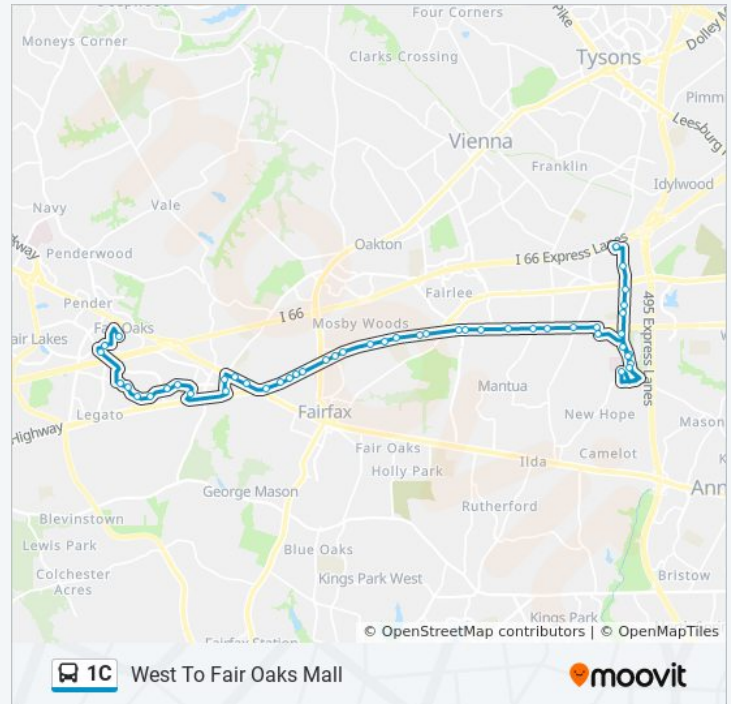

Fairfax Bl+University Dr

Fairfax Bl+Chain Bridge Rd

Fairfax Bl+Mclean Av

Fairfax Bl+Paul VI Hs

Fairfax Bl+Oak St

Fairfax Bl+Fairchester Dr

Fairfax Bl+Main St

Fairfax Bl+Kamp Washington Ctr

Fairfax Bl+Bevan Dr

Thursday 6:20 AM - 9:50 PM

Friday 6:20 AM - 9:50 PM

Saturday 7:50 AM - 9:50 PM

1C bus Info

Direction: West To Fair Oaks Mall

Stops: 48

Trip Duration: 59 min

Line Summary:

Jermantown Rd+Fairfax Bl

Jermantown Rd at Lee Highway

Ridge Top Rd+Cavalier Landing Ct

Government Center Pkwy+Fairfax Green Dr

Government Ctr Pkwy+Lower Park Dr

Government Center Pkwy And Runabout La

Government Center Pkwy+Forum Dr

Fairfax Government Center

Goverment Ctr P&R

Monument Dr Bay H

Fair Lakes Pkwy+Legato Rd

Fair Oaks Mall

Direction: West To Fairfax Govt Ctr

46 stops