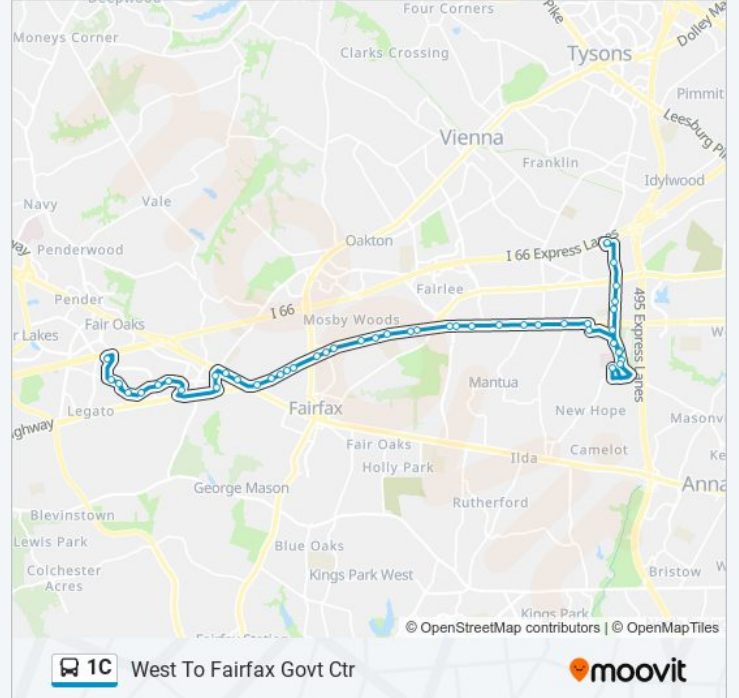

Arlington Bl+Covington St

Arlington Bl+Stonehurst Dr

Arlington Bl+Circle Tower Apt

Fairfax Blvd And Pickett Road

Fairfax Blvd at Spring St

Fairfax Blvd at Draper Drive

Fairfax Bl+Lion Run

Fairfax Bl+Stafford Dr

Fairfax Blvd at Plantation Pkwy

Fairfax Bl+Eaton Pl

Fairfax Bl+University Dr

Fairfax Bl+Chain Bridge Rd

Fairfax Bl+Mclean Av

Fairfax Bl+Paul VI Hs

Fairfax Bl+Oak St

Fairfax Bl+Fairchester Dr

Fairfax Bl+Main St

Fairfax Bl+Kamp Washington Ctr

Fairfax Bl+Bevan Dr

Jermantown Rd+Fairfax Bl

Jermantown Rd at Lee Highway

Ridge Top Rd+Cavalier Landing Ct

Government Center Pkwy+Fairfax Green Dr

Government Ctr Pkwy+Lower Park Dr

Government Center Pkwy And Runabout La

Government Center Pkwy+Forum Dr

Fairfax Government Center

Goverment Ctr P&R

Monument Dr Bay H

1C bus time schedules and route maps are available in an offline PDF at moovitapp.com. Use the [Moovit App](#) to see live bus times, train schedule or subway schedule, and step-by-step directions for all public transit in Washington, D.C. - Baltimore, MD.

Check Live Arrival Times