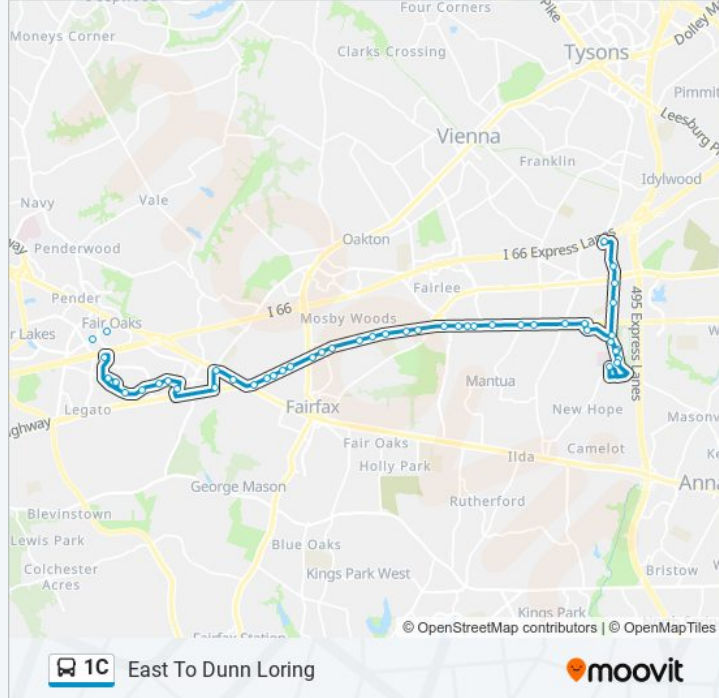

Use the Moovit App to find the closest 1C bus station near you and find out when is the next 1C bus arriving.

Direction: East To Dunn Loring

47 stops

[VIEW LINE SCHEDULE](#)

- Fair Oaks Mall
- Fair Lakes Pkwy And Legato Rd
- Monument Dr Bay H
- Fairfax Government Center
- Government Ctr P&R
- Government Center Pkwy+Forum Dr
- Government Center Pkwy And Oakdale Crescent Ct
- Government Center Pkwy+Lower Park Dr
- Government Center Pkwy+River Forth Dr
- Ridge Top Rd+Cavalier Landing Ct
- Jermantown Rd + Rt 29 Lee Hwy
- Fairfax Bl+Jermantown Rd
- Fairfax Bl+Kamp Washington Ctr
- Fairfax Bl+Main St
- Fairfax Bl+Walnut St
- Fairfax Bl+Oak St
- Fairfax Bl+Paul VI Hs
- Fairfax Bl+Mclean Av
- Fairfax Blvd + Chain Bridge Rd
- Fairfax Bl+University Dr
- Fairfax Blvd at Eaton Pl

Arlington Bl+Chichester Ln

Arlington Bl+Prosperity Av

Arlington Bl+Williams Dr

Willow Oaks Corp Dr+Behavioral Health Ctr

Gallows Rd And Anderson Dr

Gallows Rd And Townsend St

Gallows Rd And Woodburn Rd

Wilmot Wy+Inova Hospital Gray Entrance

Gallows Rd+Inova Emergency

Gallows Rd+Townsend St

Gallows Rd+Willow Oaks Corp Dr

Gallows Rd And Gatehouse Rd

Gallows Rd+Lee Hwy

Gallows Rd And Providence Forest Dr

Dunn Loring+Bay E

Direction: West To Fair Oaks Mall

48 stops

[VIEW LINE SCHEDULE](#)

Dunn Loring+Bay E

Gallows Rd+Prescott Dr

Gallows Rd+Lee Hwy

1C bus Time Schedule

West To Fair Oaks Mall Route Timetable:

Sunday	7:50 AM - 9:50 PM
Monday	6:20 AM - 9:50 PM
Tuesday	6:20 AM - 9:50 PM
Wednesday	6:20 AM - 9:50 PM