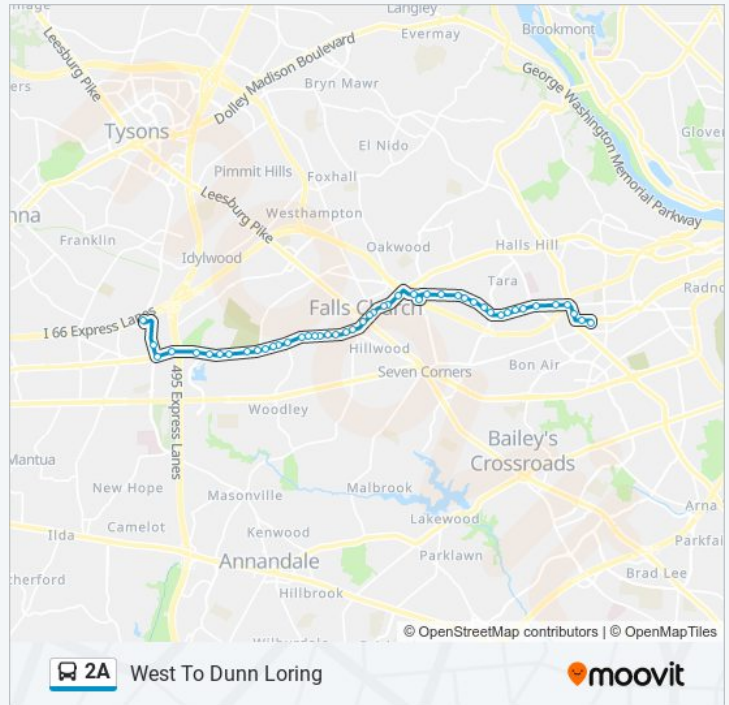

### Direction: East To Ballston

46 stops

[VIEW LINE SCHEDULE](#)

- Dunn Loring+Bay F
- Gallows Rd+Prescott Dr
- Lee Hwy+Gallows Rd
- Lee Hwy+Hartland Rd
- Lee Hwy+N Fairview Park Dr
- Lee Hwy+Emma Lee St
- Lee Hwy+Windsor Dr
- Lee Hwy+Meadow View Rd
- Lee Hwy+Lawrence Dr
- Lee Hwy+West St
- Lee Hwy+Lee Oaks Ct
- Lee Hwy+Bisvey Dr
- Lee Hwy+Little Falls Pl
- S Washington St+Graham Rd
- S Washington St+Rosemary Ln
- S Washington St+Goodwin Ct
- S Washington St+Marshall St
- S Washington St+Greenway Bl
- S Washington St+Cameron Rd
- S Washington St+Cavalier Trl
- S Washington St+Tinner Hill Rd
- S Washington St+E Annandale Rd

### 2A bus Info

**Direction:** East To Ballston

**Stops:** 46

**Trip Duration:** 38 min

**Line Summary:**

N Washington St & W Broad St  
 N Washington St+Park Pl  
 N Washington St+Great Falls St  
 N Washington St+Columbia St  
 Langston Bl+N Westmoreland St  
 Washington Bl+N Sycamore St  
 E Falls Church Station + Bus Bay D  
 Washington Bl+N Quintana St  
 Washington Blvd, Eb @ N Quintana Street, FS  
 Washington Blvd, Eb @ N Ohio Street, Ns  
 Washington Bl+18 St N  
 Washington Bl+N Mckinley Rd  
 Washington Bl+N Longfellow St  
 Washington Bl+Patrick Henry Dr  
 Washington Bl+N Kentucky St  
 Washington Bl+N Jefferson St  
 Washington Bl+N Inglewood St  
 Washington Bl+N Harrison St  
 Washington Bv & N Evergreen St  
 Washington Bv & N Buchanan St  
 N Glebe Rd & Washington Bv  
 N Glebe Rd+Fairfax Dr  
 Wilson Blvd & Taylor St  
 Ballston Station Bay A

Lee Hwy+Bisvey Dr

Lee Hwy+Lee Oaks Ct

Lee Hwy+West St

**2A bus Info**

**Direction:** West To Dunn Loring

**Stops:** 47

**Trip Duration:** 32 min

**Line Summary:**

Rt 29 Lee Hwy+Lawrence Dr

Lee Hwy+Hollywood Rd

Lee Hwy+Windsor Dr

Lee Hwy+Mary St

Lee Hwy+Hyson Ln

Lee Hwy+Hartland Rd

Lee Hwy+Gallows Rd

Gallows Rd And Providence Forest Dr