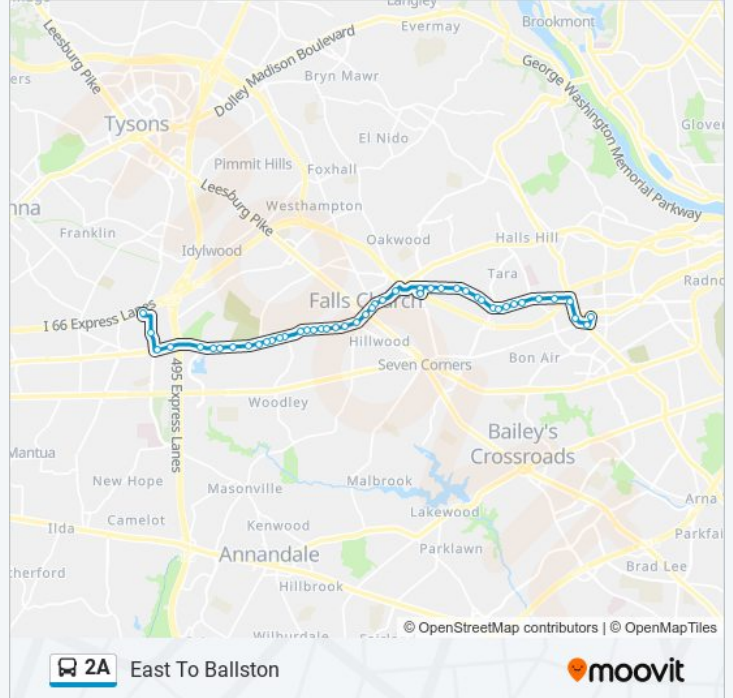

### Direction: East To Ballston

46 stops

[VIEW LINE SCHEDULE](#)

- Dunn Loring+Bay F
- Gallows Rd+Prescott Dr
- Lee Hwy+Gallows Rd
- Lee Hwy+Hartland Rd
- Lee Hwy+N Fairview Park Dr
- Lee Hwy+Emma Lee St
- Lee Hwy+Windsor Dr
- Lee Hwy+Meadow View Rd
- Lee Hwy+Lawrence Dr
- Lee Hwy+West St
- Lee Hwy+Lee Oaks Ct
- Lee Hwy+Bisvey Dr
- Lee Hwy+Little Falls Pl
- S Washington St+Graham Rd
- S Washington St+Rosemary Ln
- S Washington St+Goodwin Ct
- S Washington St+Marshall St
- S Washington St+Greenway Bl
- S Washington St+Cameron Rd
- S Washington St+Cavalier Trl
- S Washington St+Tinner Hill Rd
- S Washington St+E Annandale Rd

### 2A bus Info

**Direction:** East To Ballston

**Stops:** 46

**Trip Duration:** 38 min

**Line Summary:**

N Washington St & W Broad St  
 N Washington St+Park Pl  
 N Washington St+Great Falls St  
 N Washington St+Columbia St  
 Langston Bl+N Westmoreland St  
 Washington Bl+N Sycamore St  
 E Falls Church Station + Bus Bay D  
 Washington Bl+N Quintana St  
 Washington Blvd, Eb @ N Quintana Street, FS  
 Washington Blvd, Eb @ N Ohio Street, Ns  
 Washington Bl+18 St N  
 Washington Bl+N Mckinley Rd  
 Washington Bl+N Longfellow St  
 Washington Bl+Patrick Henry Dr  
 Washington Bl+N Kentucky St  
 Washington Bl+N Jefferson St  
 Washington Bl+N Inglewood St  
 Washington Bl+N Harrison St  
 Washington Bv & N Evergreen St  
 Washington Bv & N Buchanan St  
 N Glebe Rd & Washington Bv  
 N Glebe Rd+Fairfax Dr  
 Wilson Blvd & Taylor St  
 Ballston Station Bay A

**Direction: West To Dunn Loring**

47 stops

[VIEW LINE SCHEDULE](#)

Ballston Station + Bus Bay C  
 Fairfax Dr Wb @ N Utah St FS  
 N Glebe Rd + 11th St  
 Washington Bv & N Glebe Rd  
 Washington Blvd & Buchanan St

Lee Hwy+Bisvey Dr

Lee Hwy+Lee Oaks Ct

Lee Hwy+West St

**2A bus Info**

**Direction:** West To Dunn Loring

**Stops:** 47

**Trip Duration:** 32 min

**Line Summary:**