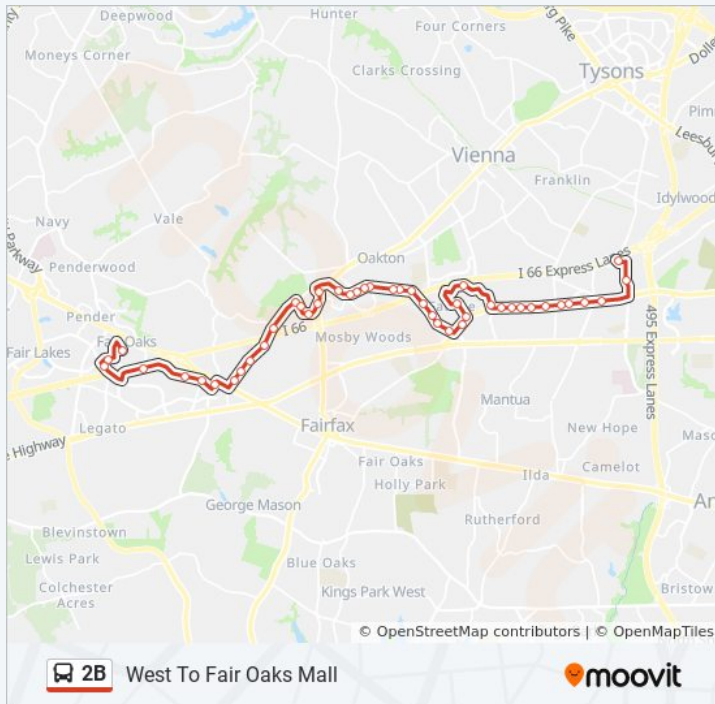

Waples Mill Rd+Lee Jackson Hw

## 2B bus Info

**Direction:** West To Fair Oaks Mall

**Stops:** 45

**Trip Duration:** 44 min

**Line Summary:**

Random Hills Rd+Verret Dr

Random Hills Rd+Grey Finch Dr

Random Hills Rd+Summit Corner Dr

Monument Dr+Fair Lakes Pw

Fair Lakes Pw+Legato Rd

Fair Oaks Mall

**Direction: West To Fairfax Government Center**

43 stops

[VIEW LINE SCHEDULE](#)

Dunn Loring+Bus Bay G

Gallows Rd+Prescott Dr

Lee Hw+Nutley St

Nutley St+Hermosa Dr

Vienna+Bus Bay H

Vaden Dr+Royal Victoria Dr

Vaden Dr+Lee Hw

Lee Hw+Circle Woods Dr

Blake Ln+Fairfax Bl

Blake Ln at Kingsbridge Dr