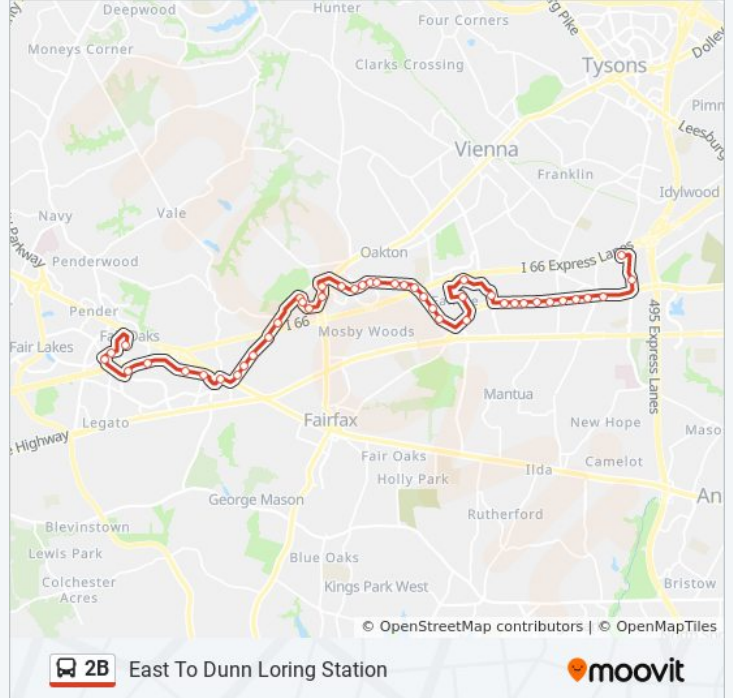

Nutley St+Hermosa Dr

Lee Hw+Nutley St

Lee Hw+Braxton Wood Ct

Lee Hw+Ellenwood Dr

Lee Hw+Mainstone Dr

Lee Hw+Saxon Flowers Dr

Lee Hwy And Cedar Ln

Lee Hwy & Old Lee Hwy

Lee Hy+Industry Ln

Lee Hwy & Hilltop Rd

Gallows Rd And Providence Forest Dr

Dunn Loring+Bus Bay G

**Direction: West To Fair Oaks Mall**

45 stops

[VIEW LINE SCHEDULE](#)

Dunn Loring+Bus Bay G

Gallows Rd+Prescott Dr

Lee Hw+Hilltop Rd

Lee Hw+Industry Ln

Lee Hw+Old Lee Hw

Lee Hw+Fairhill Rd

**2B bus Time Schedule**

West To Fair Oaks Mall Route Timetable:

Sunday	6:20 AM - 10:20 PM
Monday	6:40 AM - 10:20 PM
Tuesday	6:40 AM - 10:20 PM
Wednesday	6:40 AM - 10:20 PM
Thursday	6:40 AM - 10:20 PM
Friday	6:40 AM - 10:20 PM
Saturday	6:20 AM - 10:20 PM

Lee Hw+Saxon Flowers Dr

Lee Hw+España Ct

Lee Hw+Hunter Rd

Lee Hw+Braxton Wood Ct

Lee Hw+Nutley St

Nutley St+Hermosa Dr

Vienna+Bus Bay H

Vaden Dr+Royal Victoria Dr