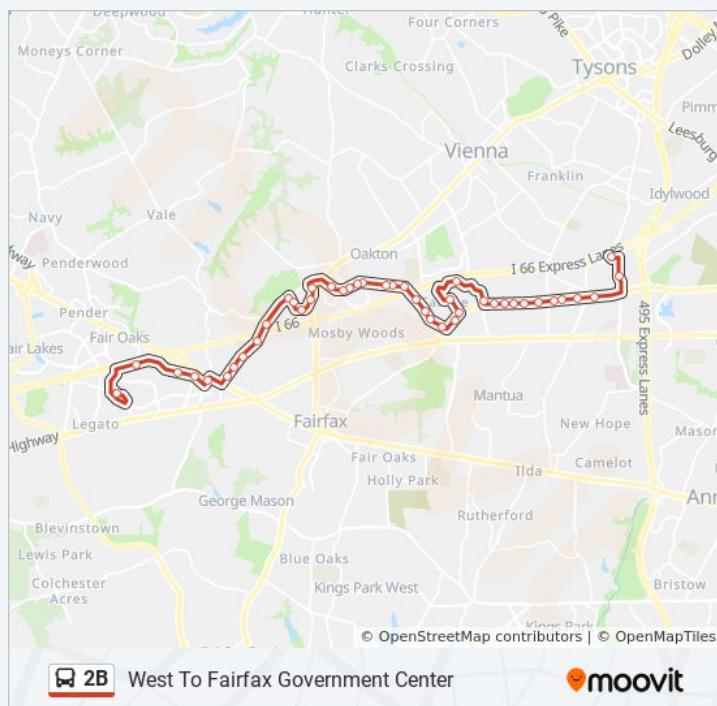

Lee Hw+Nutley St

Nutley St+Hermosa Dr

Vienna+Bus Bay H

Vaden Dr+Royal Victoria Dr

Vaden Dr+Lee Hw

Lee Hw+Circle Woods Dr

Blake Ln+Fairfax Bl

Blake Ln at Kingsbridge Dr

Blake La + Bel Glade St

Blake La + Five Oaks Rd

Blake Ln+Oakton Crest Pl

Blake La And Edgelea Rd

Blake La And Cyrandall Valley Rd

**2B bus Time Schedule**

West To Fairfax Government Center Route  
Timetable:

Sunday	Not Operational
Monday	6:00 AM - 11:20 PM
Tuesday	6:00 AM - 11:20 PM
Wednesday	6:00 AM - 11:20 PM
Thursday	6:00 AM - 11:20 PM
Friday	6:00 AM - 11:20 PM
Saturday	Not Operational

**2B bus Info**

**Direction:** West To Fairfax Government Center

**Stops:** 43

**Trip Duration:** 33 min

**Line Summary:**

Blake Ln+Gray St

Jermantown Rd+Palmer St

Jermantown Rd+Blake Ln

Jermantown Rd+Borge St

Jermantown Rd+#2900