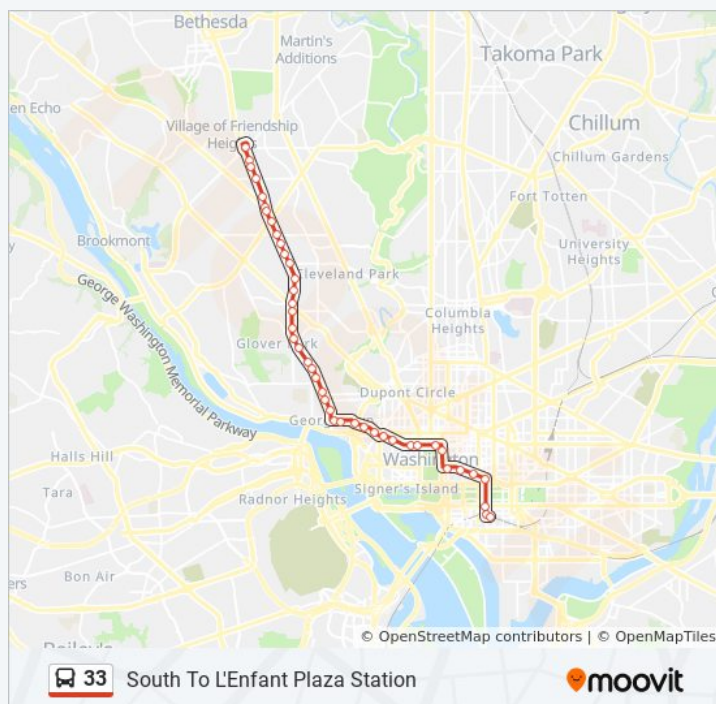

Line Summary:

Pennsylvania Ave & 10th St Nw Eb

Constitution Av Nw+9 St NW

10 St Nw+Pennsylvania Av NW

Direction: South To L'Enfant Plaza Station

43 stops

[VIEW LINE SCHEDULE](#)

Friendship Hts Station

Wisconsin Ave Nw & P St Nw

NW Wisconsin Av & NW Dumbarton St

M St NW & Wisconsin Ave NW

33 bus Time Schedule

South To L'Enfant Plaza Station Route Timetable:

Sunday	12:00 AM - 11:40 PM
Monday	12:00 AM - 11:40 PM
Tuesday	12:00 AM - 11:40 PM
Wednesday	12:00 AM - 11:40 PM
Thursday	12:00 AM - 11:40 PM
Friday	12:00 AM - 11:40 PM
Saturday	12:00 AM - 6:05 AM

33 bus Info

Direction: South To L'Enfant Plaza Station

Stops: 43

Trip Duration: 36 min

Line Summary:

Nw M St & Nw Thomas Jefferson St

Pennsylvania Av Nw+28 St NW

NW Pennsylvania Av & NW 26th St