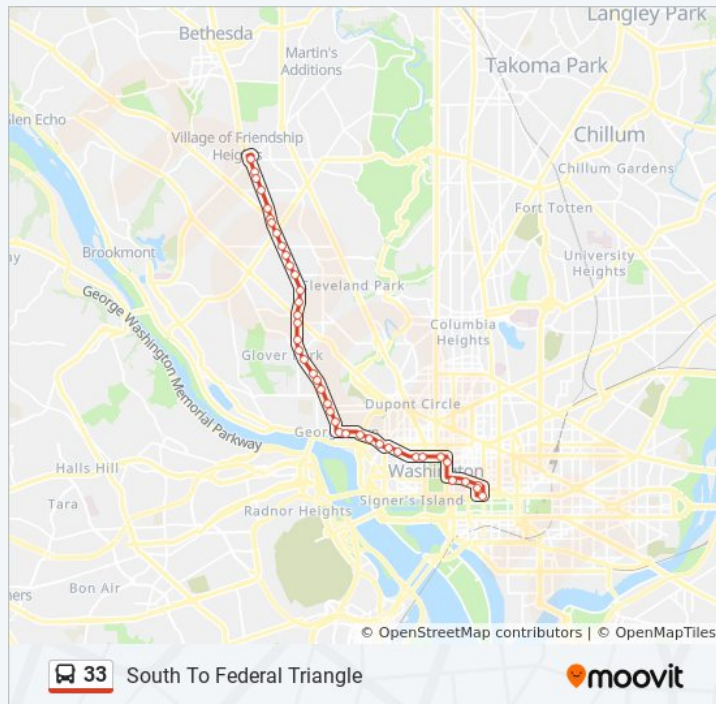

Pennsylvania Av Nw+28 St NW

NW Pennsylvania Av & NW 26th St

Pennsylvania Avenue And 24th Street Nw

NW Pennsylvania Av & NW 22nd St

Pennsylvania Avenue And 21st Street NW (Eb)

H St Nw+18 St NW

H St Nw+17 St NW

H St Nw+Madison PI NW

15 St Nw+New York Av NW

Pennsylvania Av Nw+14 St NW

Pennsylvania Av Nw+13 St NW

33 bus Info

Direction: South To Federal Triangle

Stops: 41

Trip Duration: 49 min

Line Summary:

Pennsylvania Ave & 10th St Nw Eb

Constitution Av Nw+9 St NW

10 St Nw+Pennsylvania Av NW

Direction: South To L'Enfant Plaza Station

43 stops

[VIEW LINE SCHEDULE](#)

Friendship Hts Station