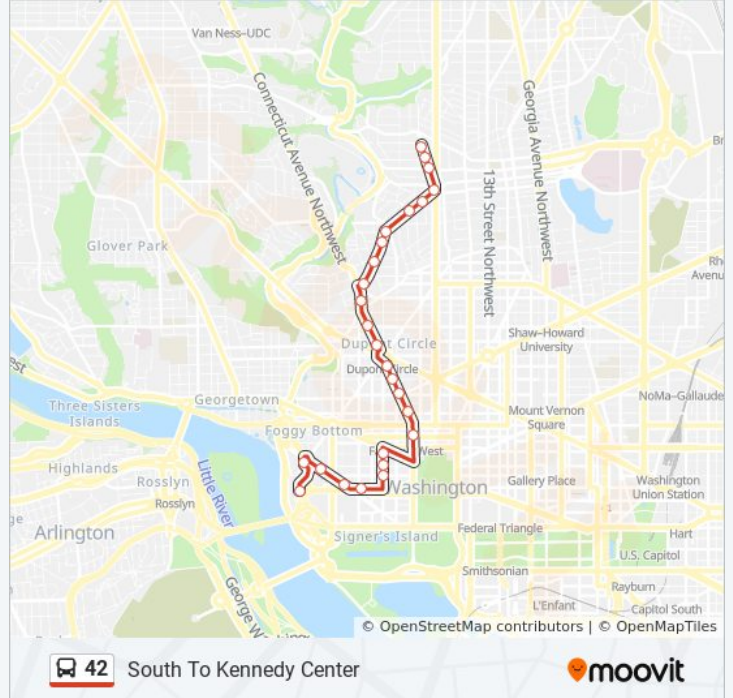

Connecticut Av Nw+Dupont Cir NW

Connecticut Av Nw+N St NW

Connecticut Av Nw+M St NW

Connecticut Av Nw+L St NW

### 42 bus Info

**Direction:** South To Kennedy Center

**Stops:** 26

**Trip Duration:** 35 min

**Line Summary:**

17 St Nw+I St NW

19 St Nw+H St NW

19 St Nw+G St NW

19th St & F St

E St Nw+21 St NW

Virginia Av Nw+22 St NW

Virginia Av Nw+G St NW

New Hampshire Ave & Virginia Ave F/

Kennedy Ctr Rdwy+Kennedy Ctr

42 bus time schedules and route maps are available in an offline PDF at [moovitapp.com](https://moovitapp.com). Use the [Moovit App](#) to see live bus times, train schedule or subway schedule, and step-by-step directions for all public transit in Washington, D.C. - Baltimore, MD.