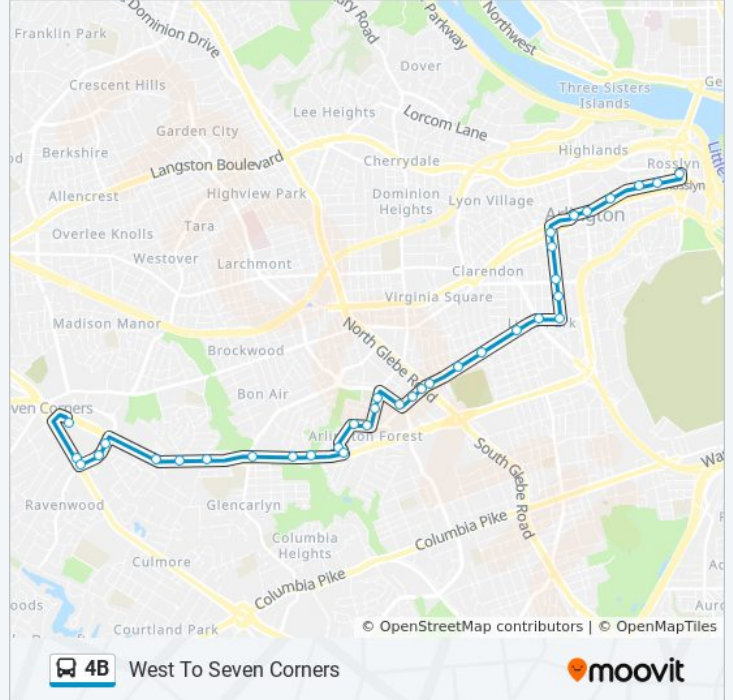

Direction: West To Seven Corners

36 stops
[VIEW LINE SCHEDULE](#)

Rosslyn+Bay D
 Wilson Bl+N Oak St
 Wilson Bl+Pierce St N
 Wilson Bv & N Rhodes St
 Wilson Blvd & Court House Rd
 Wilson Blvd, Wb @ N Veitch Street, Ns
 N Barton St, Sb @ Clarendon Blvd, Ns
 Barton St & Fairfax Dr
 Barton St + 10th St
 N Barton St & N 9th St
 N Barton St & N Pershing Dr
 N Pershing Dr+Washington Bl
 N Pershing Dr+N Garfield St

4B bus Info

Direction: West To Seven Corners
Stops: 36
Trip Duration: 35 min
Line Summary:

Pershing Dr+N Jackson St

Pershing Dr+4 St N

N Pershing Dr+N Quebec St

N Pershing Dr+N Glebe Rd

N Pershing Dr+N Thomas St

Arlington Bl+Granada St

Arlington Bl+N Carlin Springs Rd

Arlington Bl+S Manchester St

Arlington Bl+Montague St

Arlington Bl+Arlington Bl

Patrick Henry Dr+Arlington Bl

Patrick Henry Dr+Brook Dr

Patrick Henry Dr+Leesburg Pk

Leesburg Pk+Patrick Henry Dr

Seven Corners Tc Bus Bay C

4B bus time schedules and route maps are available in an offline PDF at moovitapp.com. Use the [Moovit App](#) to see live bus times, train schedule or subway schedule, and step-by-step directions for all public transit in Washington, D.C. - Baltimore, MD.