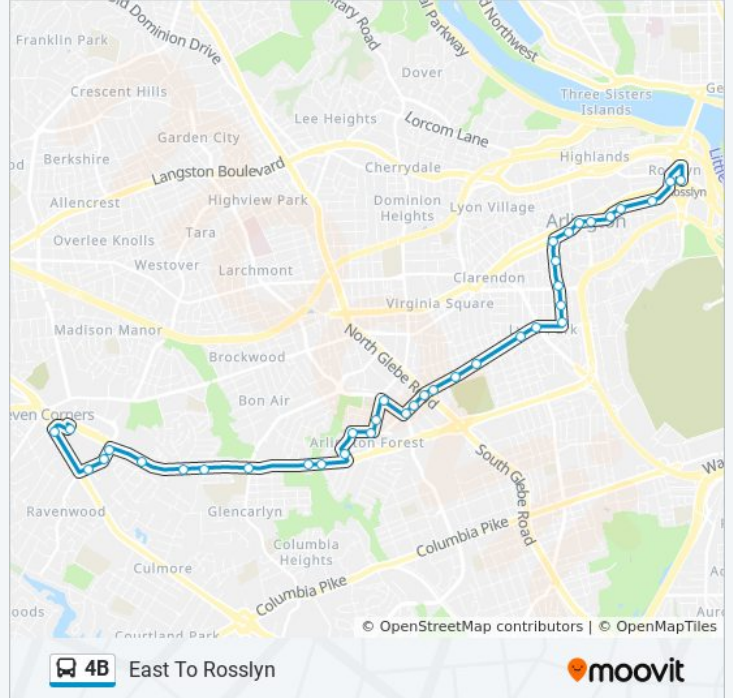

Use the Moovit App to find the closest 4B bus station near you and find out when is the next 4B bus arriving.

Direction: East To Rosslyn

37 stops

[VIEW LINE SCHEDULE](#)

- Seven Corners Tc Bus Bay C
- Leesburg Pk+Castle Rd
- Patrick Henry Dr+Greenwood Dr
- Patrick Henry Dr+Brook Dr
- Patrick Henry Dr+Arlington Bl
- Arlington Bl+Olin Dr
- Arlington Bl+Montague St
- Arlington Bl+S Manchester St
- Arlington Bl+S Carlin Springs Rd
- Arlington Bl+Edison St
- Arlington Bl+Columbus St
- N Park Dr+1 St N
- N Park Dr+2 St N
- 2 St N+N Henderson Rd
- N Henderson Rd+N 3 St
- N George Mason Dr + Henderson Rd
- Pershing Dr+N George Mason Dr
- N Pershing Dr+N Thomas St
- N Pershing Dr+N Glebe Rd
- N Pershing Dr+N Piedmont St
- N Pershing Dr+N Nelson St
- Pershing Dr+N Kenmore St

4B bus Info

Direction: East To Rosslyn

Stops: 37

Trip Duration: 33 min

Line Summary:

N Pershing Dr+N Fillmore St
 N Pershing Dr+Washington Bl
 N Barton St Nb @ N Pershing Dr
 N Barton St Nb @ 9th St N Ns
 N Barton St & N 10th St
 Barton St & Fairfax Dr
 N Barton St+Clarendon Bl
 Clarendon Blvd, Eb @ N Wayne Street, Ns
 Clarendon Blvd Eb @ N Uhle St Courthouse Station
 Clarendon Blvd & N Courthouse Rd
 Clarendon Bl+N Scott St
 Clarendon Blvd Eb @ N Rhodes St FS
 Clarendon Bl+N Ode St
 N Nash St & Wilson Blvd
 Rosslyn+Bay D

Direction: West To Seven Corners

36 stops
[VIEW LINE SCHEDULE](#)

Rosslyn+Bay D
 Wilson Bl+N Oak St
 Wilson Bl+Pierce St N
 Wilson Bv & N Rhodes St
 Wilson Blvd & Court House Rd
 Wilson Blvd, Wb @ N Veitch Street, Ns
 N Barton St, Sb @ Clarendon Blvd, Ns
 Barton St & Fairfax Dr
 Barton St + 10th St
 N Barton St & N 9th St
 N Barton St & N Pershing Dr
 N Pershing Dr+Washington Bl
 N Pershing Dr+N Garfield St

4B bus Info

Direction: West To Seven Corners
Stops: 36
Trip Duration: 35 min
Line Summary:

Pershing Dr+N Jackson St

Pershing Dr+4 St N

N Pershing Dr+N Quebec St

N Pershing Dr+N Glebe Rd

N Pershing Dr+N Thomas St